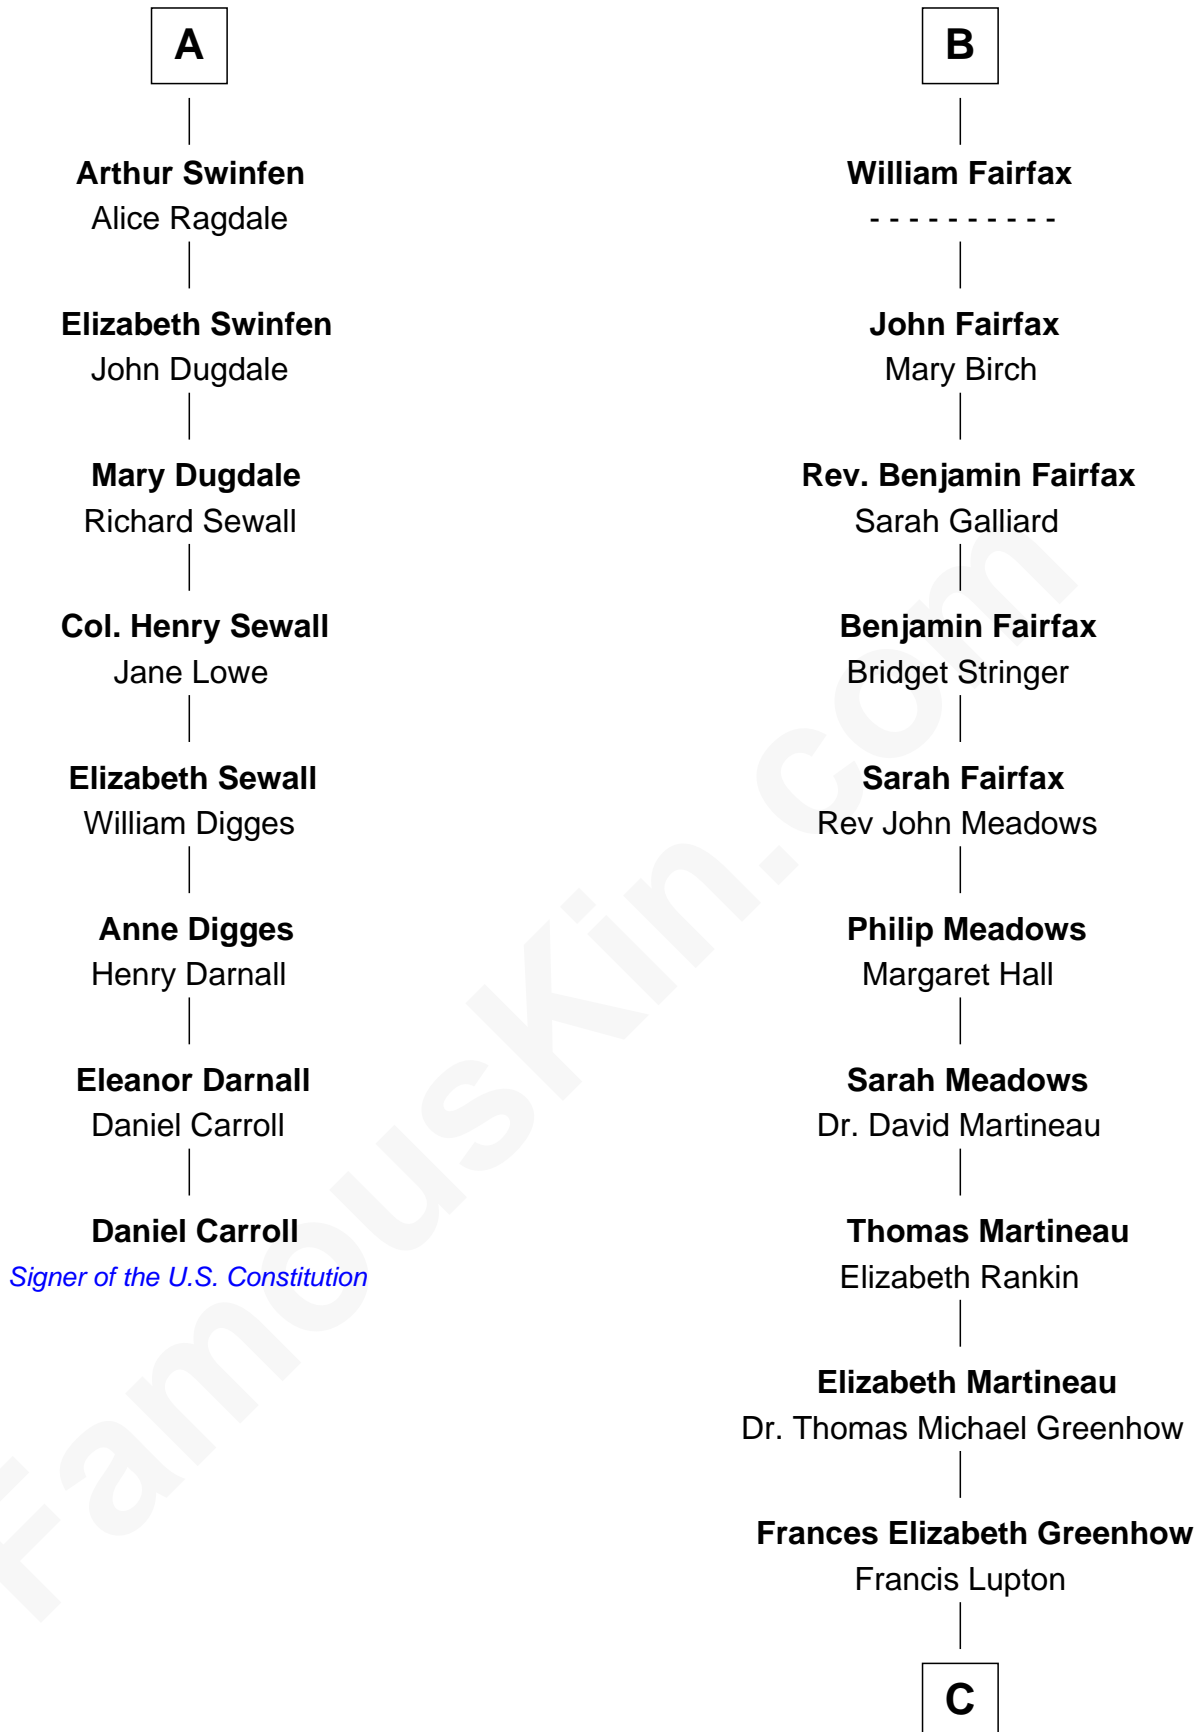

FamousKin.com Relationship Chart of

Daniel Carroll

Signer of the U.S. Constitution

14th cousin 7 times removed of

Catherine Middleton

Princess of Wales

Ralph de Stafford

*with wife
Katherine de Hastang*

Sir William Gascoigne

Sir William Gascoigne

Margaret Percy

Agnes Gascoigne

Sir Thomas Fairfax

B

C

Francis Martineau Lupton

Harriet Albina Davis

Olive Christina Lupton

Richard Noel Middleton

Peter Francis Middleton

Valerie Glassborow

Michael Francis Middleton

Carole Elizabeth Goldsmith

Catherine Middleton