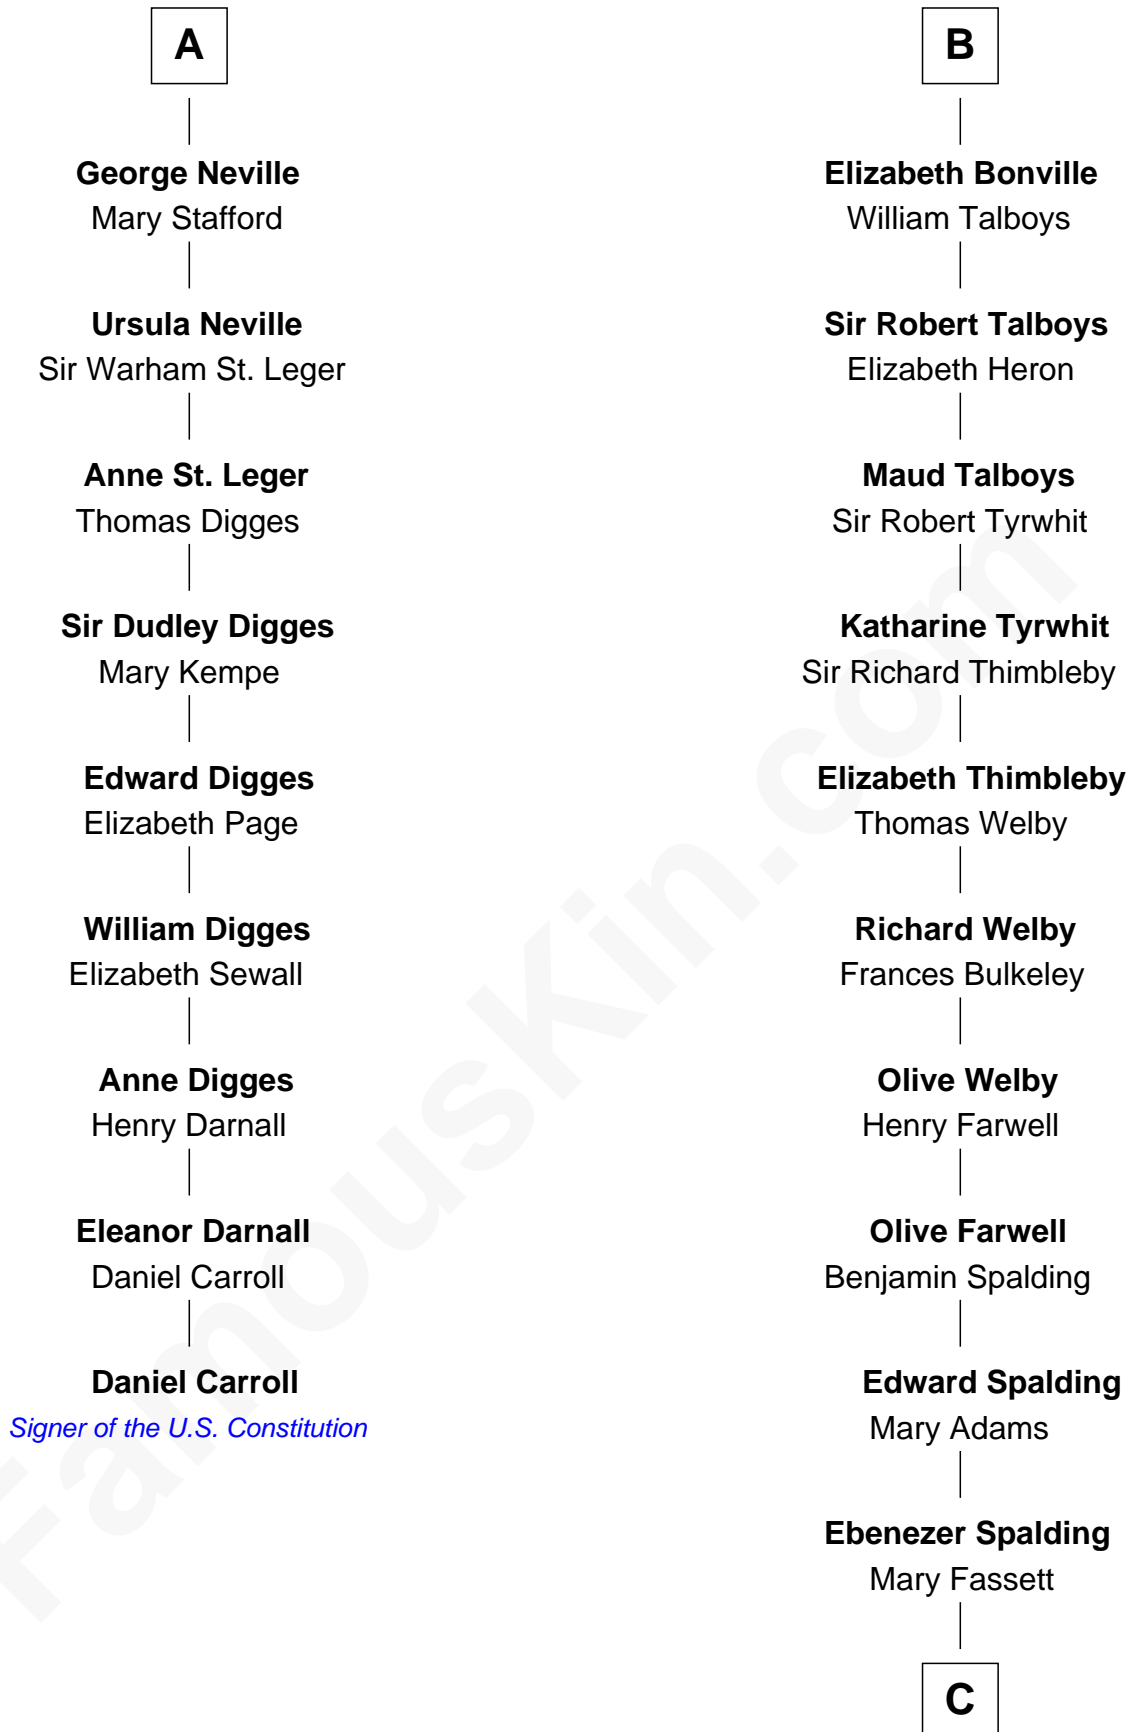

FamousKin.com

Relationship Chart of

Daniel Carroll

Signer of the U.S. Constitution

15th cousin 5 times removed of

William Rufus Day

36th U.S. Secretary of State

Alan la Zouche

Ellen de Quincy

C

—
Dr. Rufus Spalding

Lydia Paine

—
Rufus Paine Spalding

Lucretia A. Swift

—
Emily Swift Spalding

Luther Day