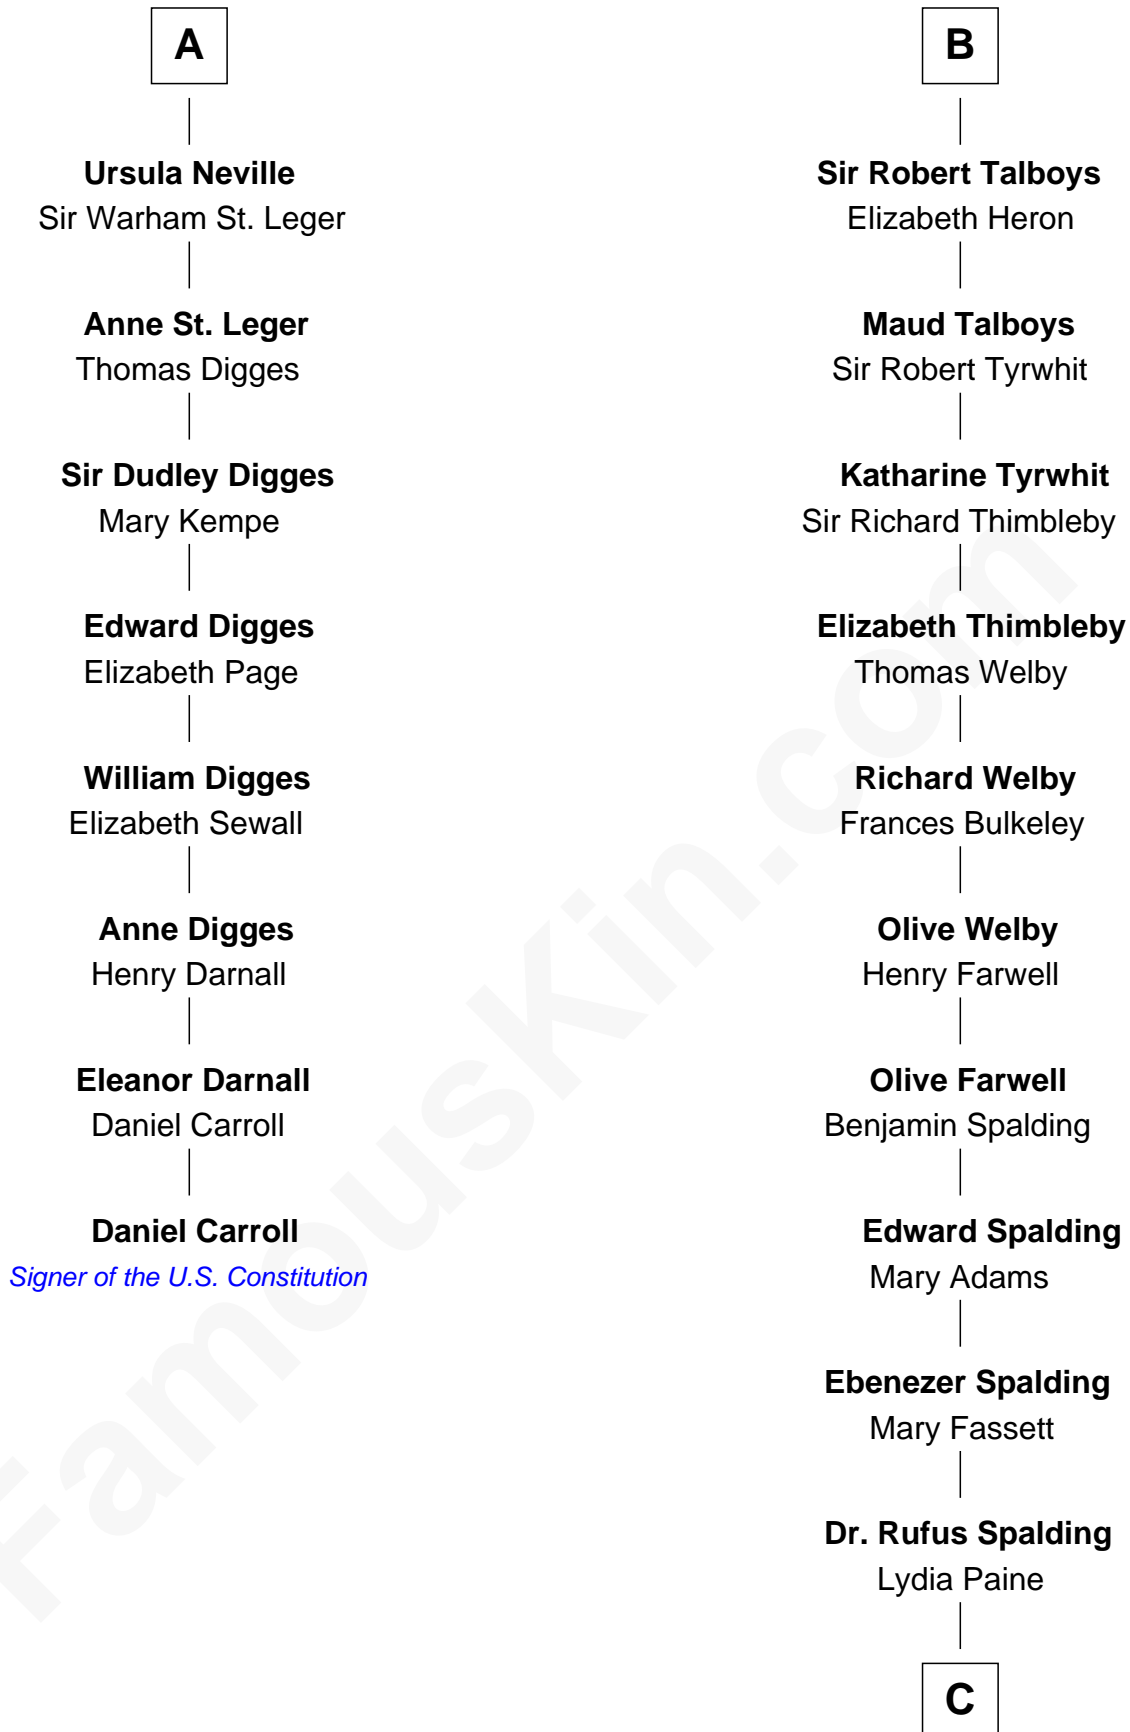

FamousKin.com

Relationship Chart of

Daniel Carroll

Signer of the U.S. Constitution

14th cousin 5 times removed of

William Rufus Day

36th U.S. Secretary of State

C

—
Rufus Paine Spalding

Lucretia A. Swift

—
Emily Swift Spalding

Luther Day

—
William Rufus Day

36th U.S. Secretary of State

FamousKin.com