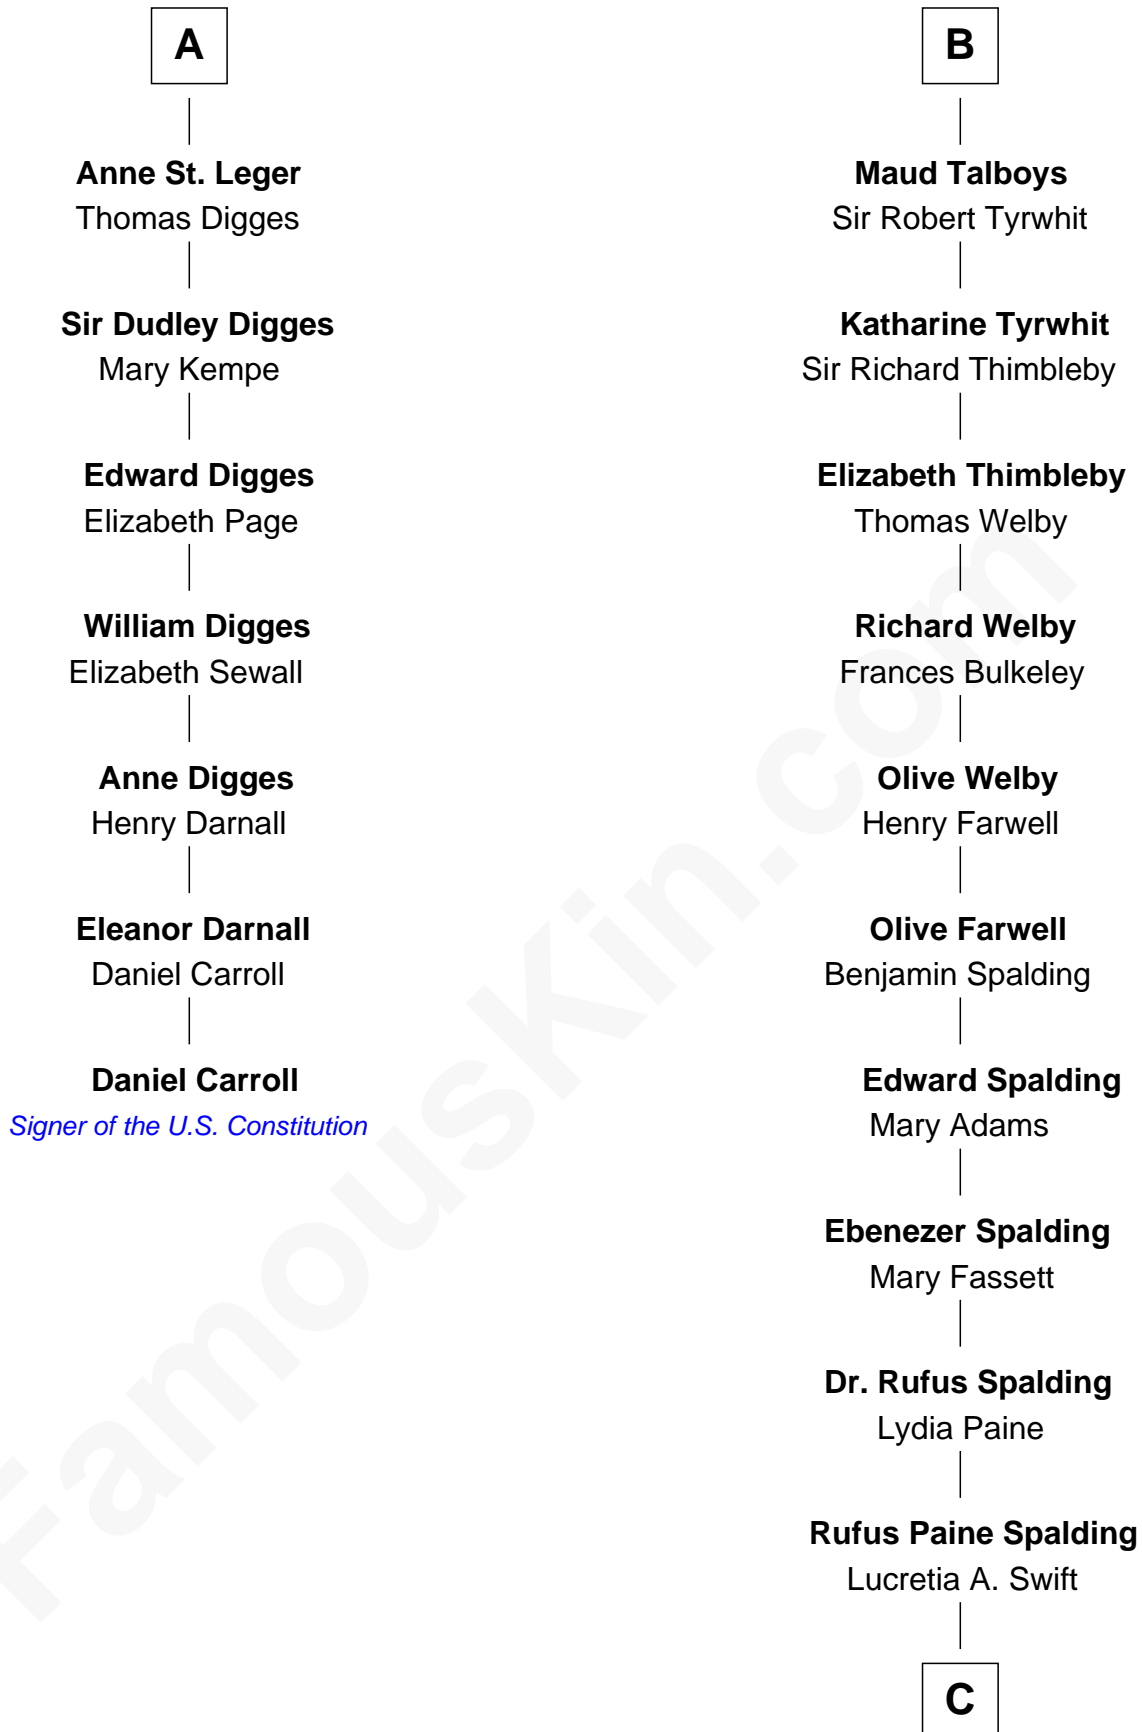

FamousKin.com

Relationship Chart of

Daniel Carroll

Signer of the U.S. Constitution

13th cousin 5 times removed of

William Rufus Day

36th U.S. Secretary of State

Sir Hugh I de Audley

Iseult de Mortimer

C

Emily Swift Spalding
Luther Day

William Rufus Day
36th U.S. Secretary of State

FamousKin.com