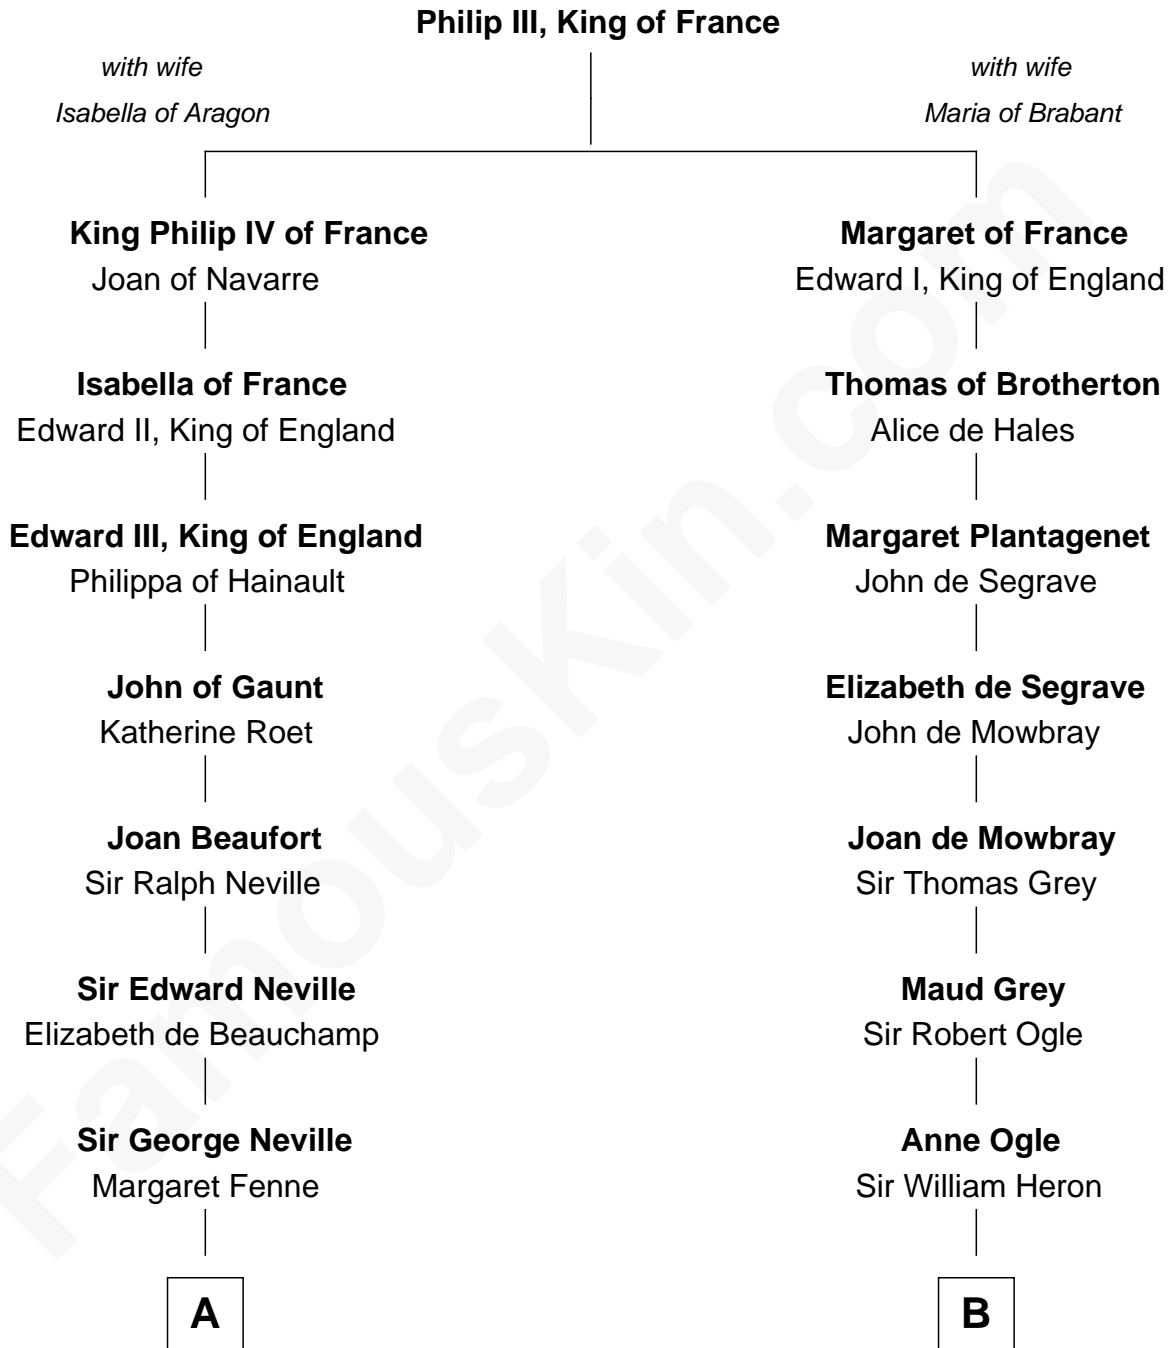

FamousKin.com
Relationship Chart of
Daniel Carroll

Signer of the U.S. Constitution

15th cousin 5 times removed of

William Rufus Day

36th U.S. Secretary of State

C

—
Dr. Rufus Spalding

Lydia Paine

—
Rufus Paine Spalding

Lucretia A. Swift

—
Emily Swift Spalding

Luther Day

—
William Rufus Day

36th U.S. Secretary of State