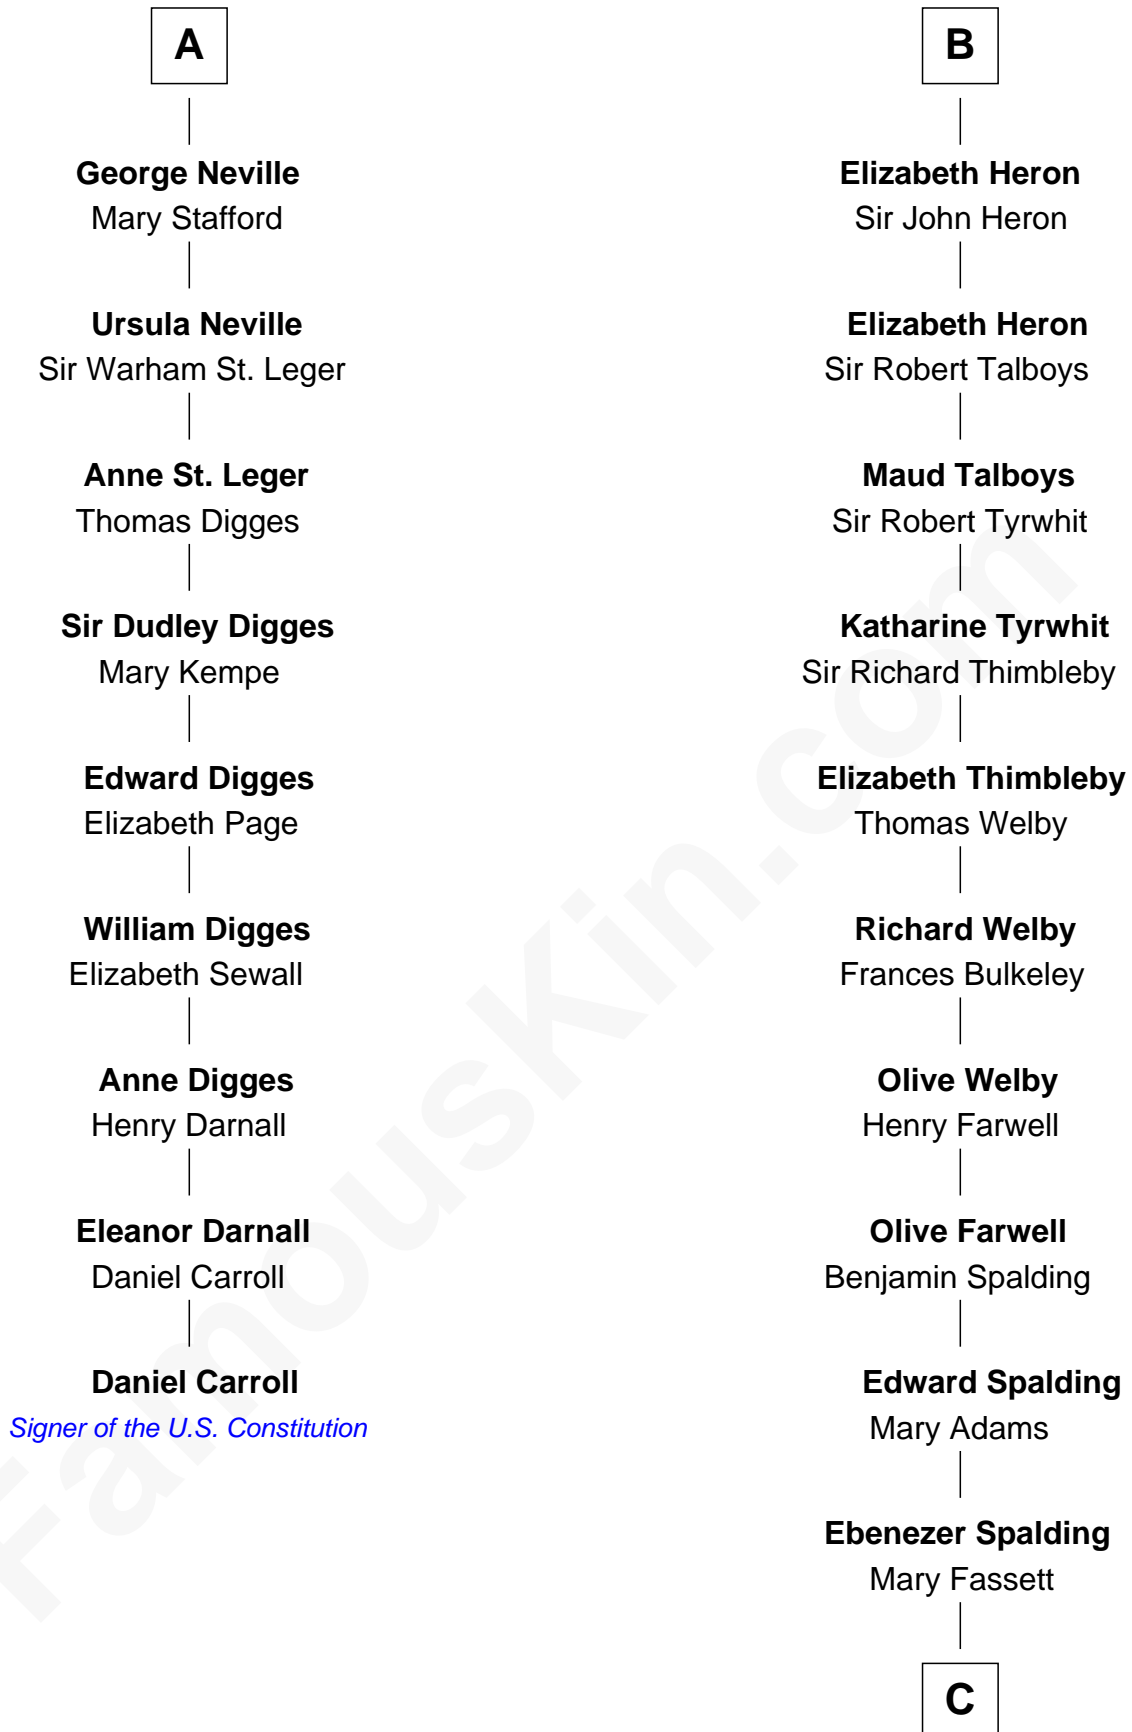

FamousKin.com
Relationship Chart of
Daniel Carroll

Signer of the U.S. Constitution

15th cousin 5 times removed of

William Rufus Day

36th U.S. Secretary of State

C

—
Dr. Rufus Spalding

Lydia Paine

—
Rufus Paine Spalding

Lucretia A. Swift

—
Emily Swift Spalding

Luther Day

—
William Rufus Day

36th U.S. Secretary of State