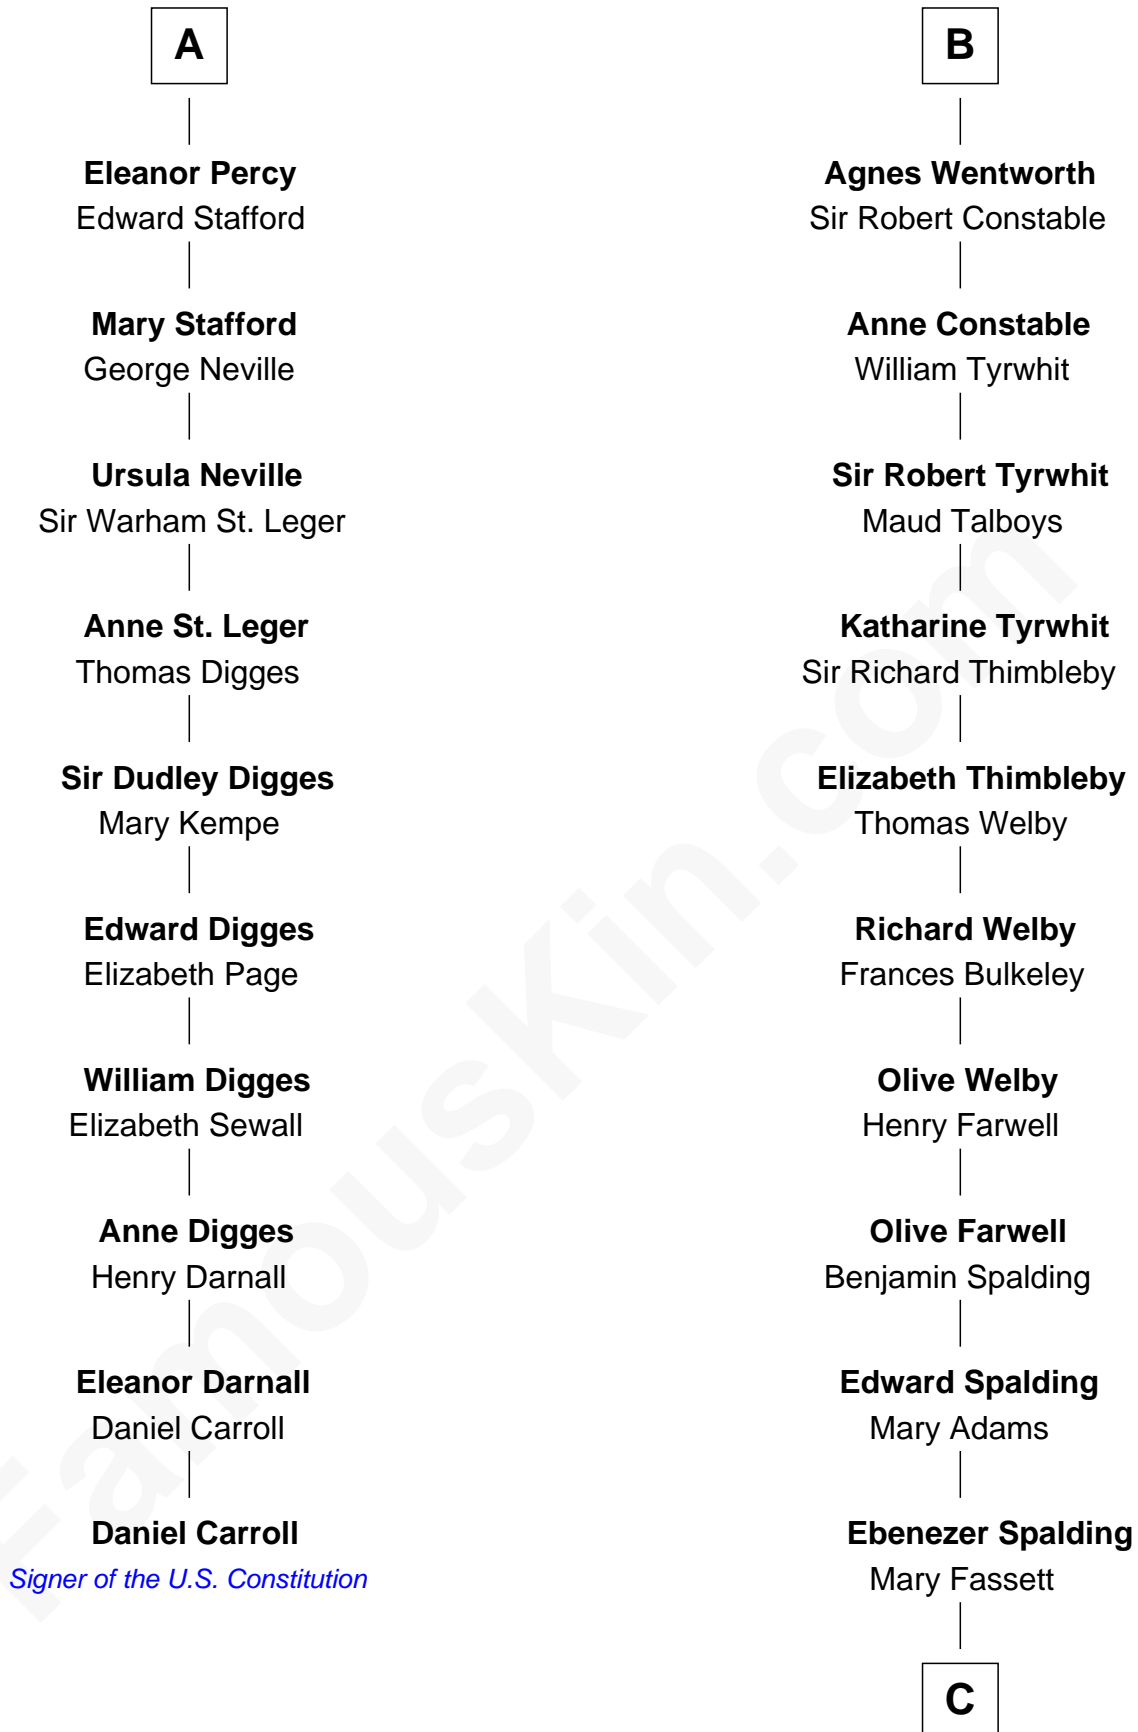

FamousKin.com

Relationship Chart of

Daniel Carroll

Signer of the U.S. Constitution

16th cousin 4 times removed of

William Rufus Day

36th U.S. Secretary of State

Sir William de Ferrers

Thomas de Berkeley
Katherine de Clyvedon

John Deincourt

Sir John Berkeley
Elizabeth Betteshorne

Sir William Deincourt
Milicent la Zouche

Eleanor Berkeley
Sir Richard Poynings

Margaret Deincourt
Sir Robert de Tibetot

Eleanor Poynings
Sir Henry Percy

Elizabeth de Tibetot
Sir Philip le Despencer

Henry Percy
Maud Herbert

Margery Despencer
Sir Roger Wentworth

A

B

C

—
Dr. Rufus Spalding