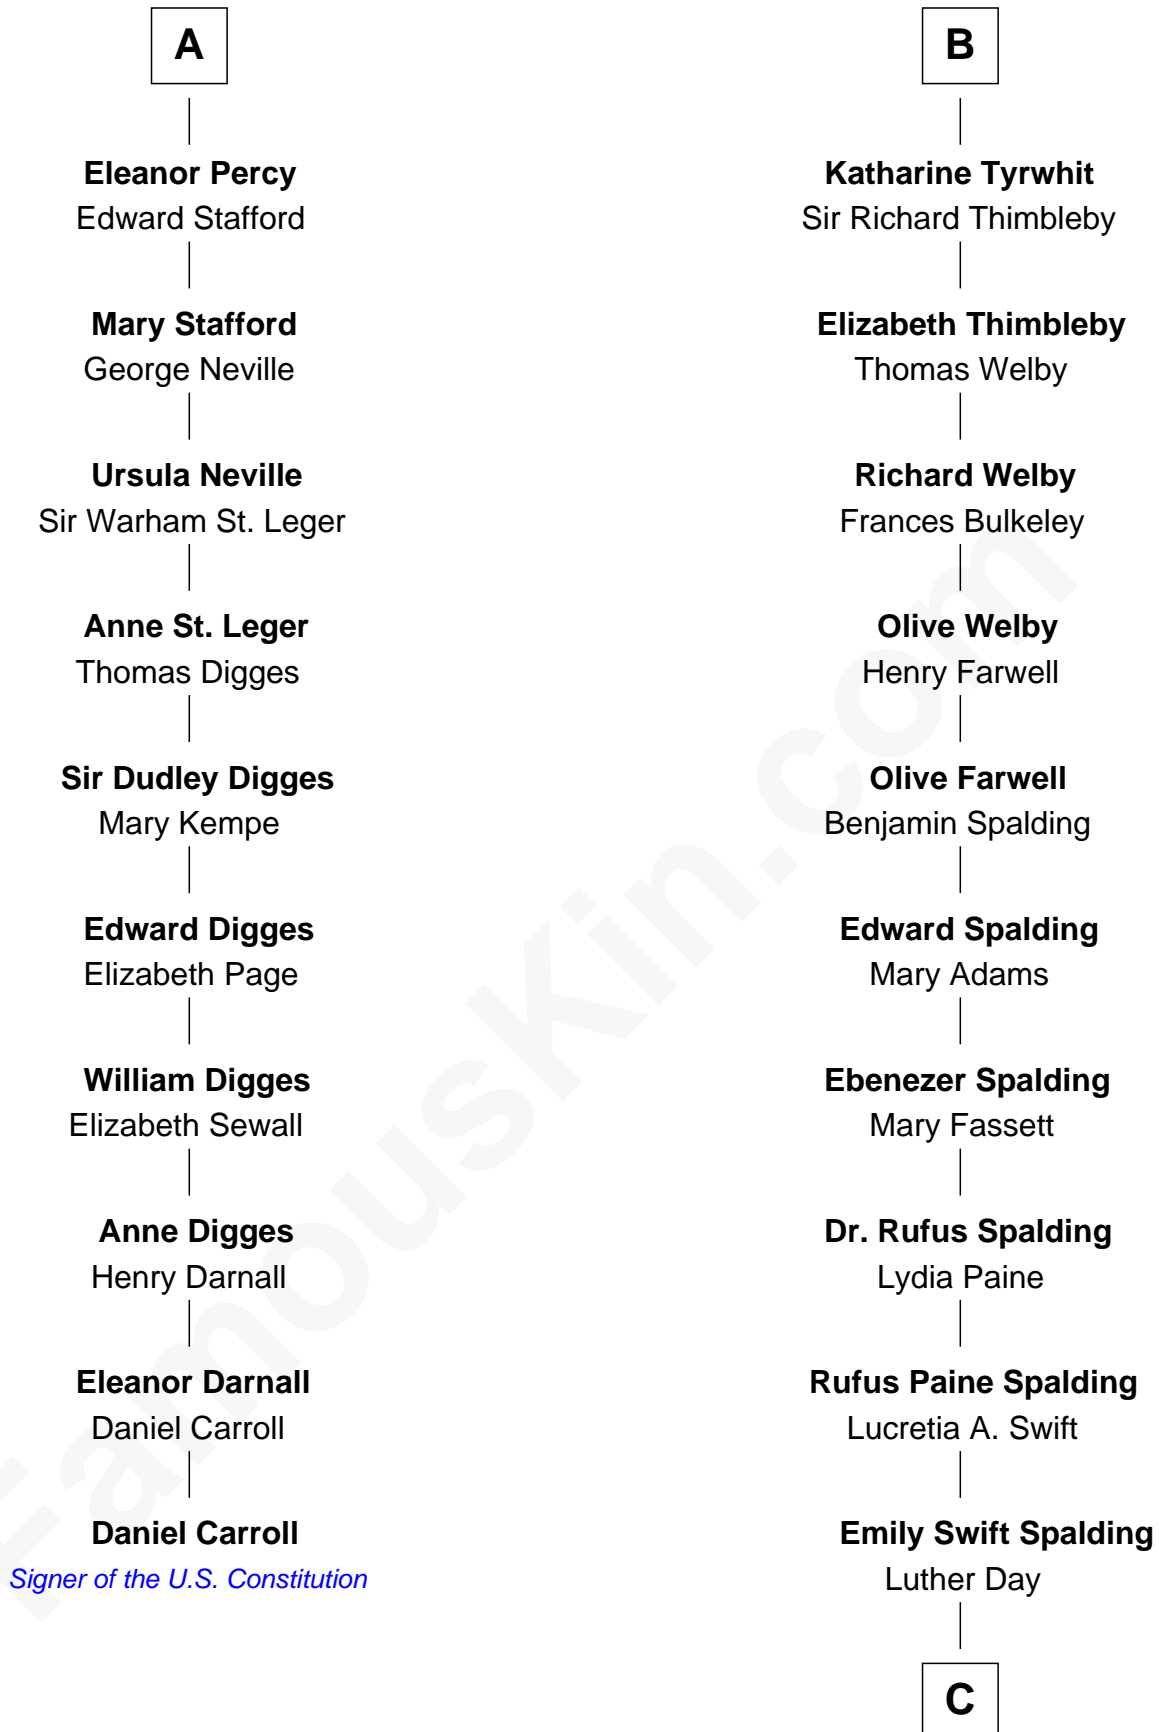

FamousKin.com Relationship Chart of

Daniel Carroll

Signer of the U.S. Constitution

16th cousin 5 times removed of

Anna Gunn

TV and Movie Actress

Bartholomew de Badlesmere

Margaret de Clare

Elizabeth de Badlesmere

Sir Edmund Mortimer

Sir Roger de Mortimer

Philippa de Montagu

Edmund Mortimer

Philippa Plantagenet

Elizabeth Mortimer

Sir Henry Percy

Sir John de Tivetot

Sir Robert de Tivetot

Margaret Deincourt

Elizabeth de Tivetot

Sir Philip le Despencer

Margery Despencer

Sir Roger Wentworth

Agnes Wentworth

Sir Robert Constable

Anne Constable

William Tyrwhit

Sir Robert Tyrwhit

Maud Talboys

B

C

William Rufus Day
Mary Elizabeth Schaefer