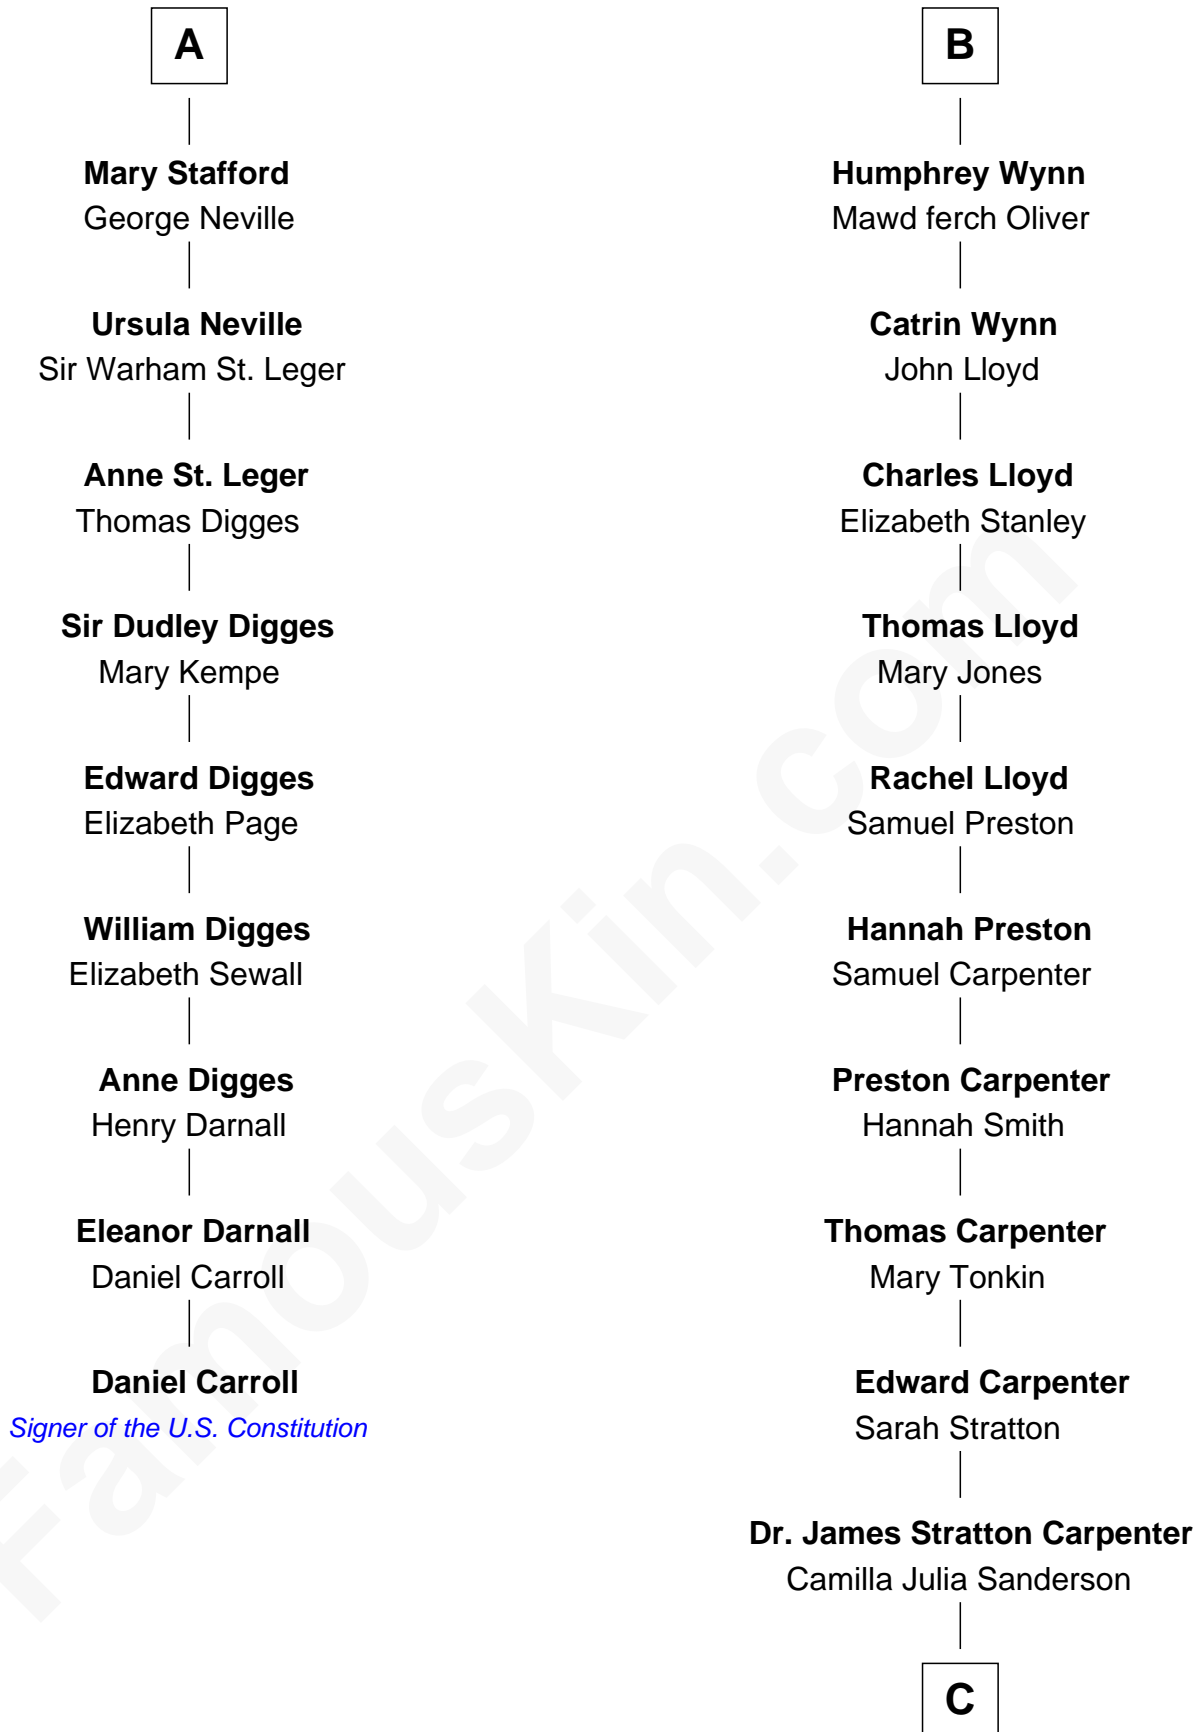

FamousKin.com

Relationship Chart of

Daniel Carroll

Signer of the U.S. Constitution

15th cousin 6 times removed of

Mary Chapin Carpenter

Singer and Songwriter

C

Dr. John Thomas Carpenter

Eliza Adelaide Hill

Dr. James Stratton Carpenter

Lillian Louise Chapin

Chapin Carpenter

Ruth Smythe

Chapin Carpenter

Mary Bowie Robertson