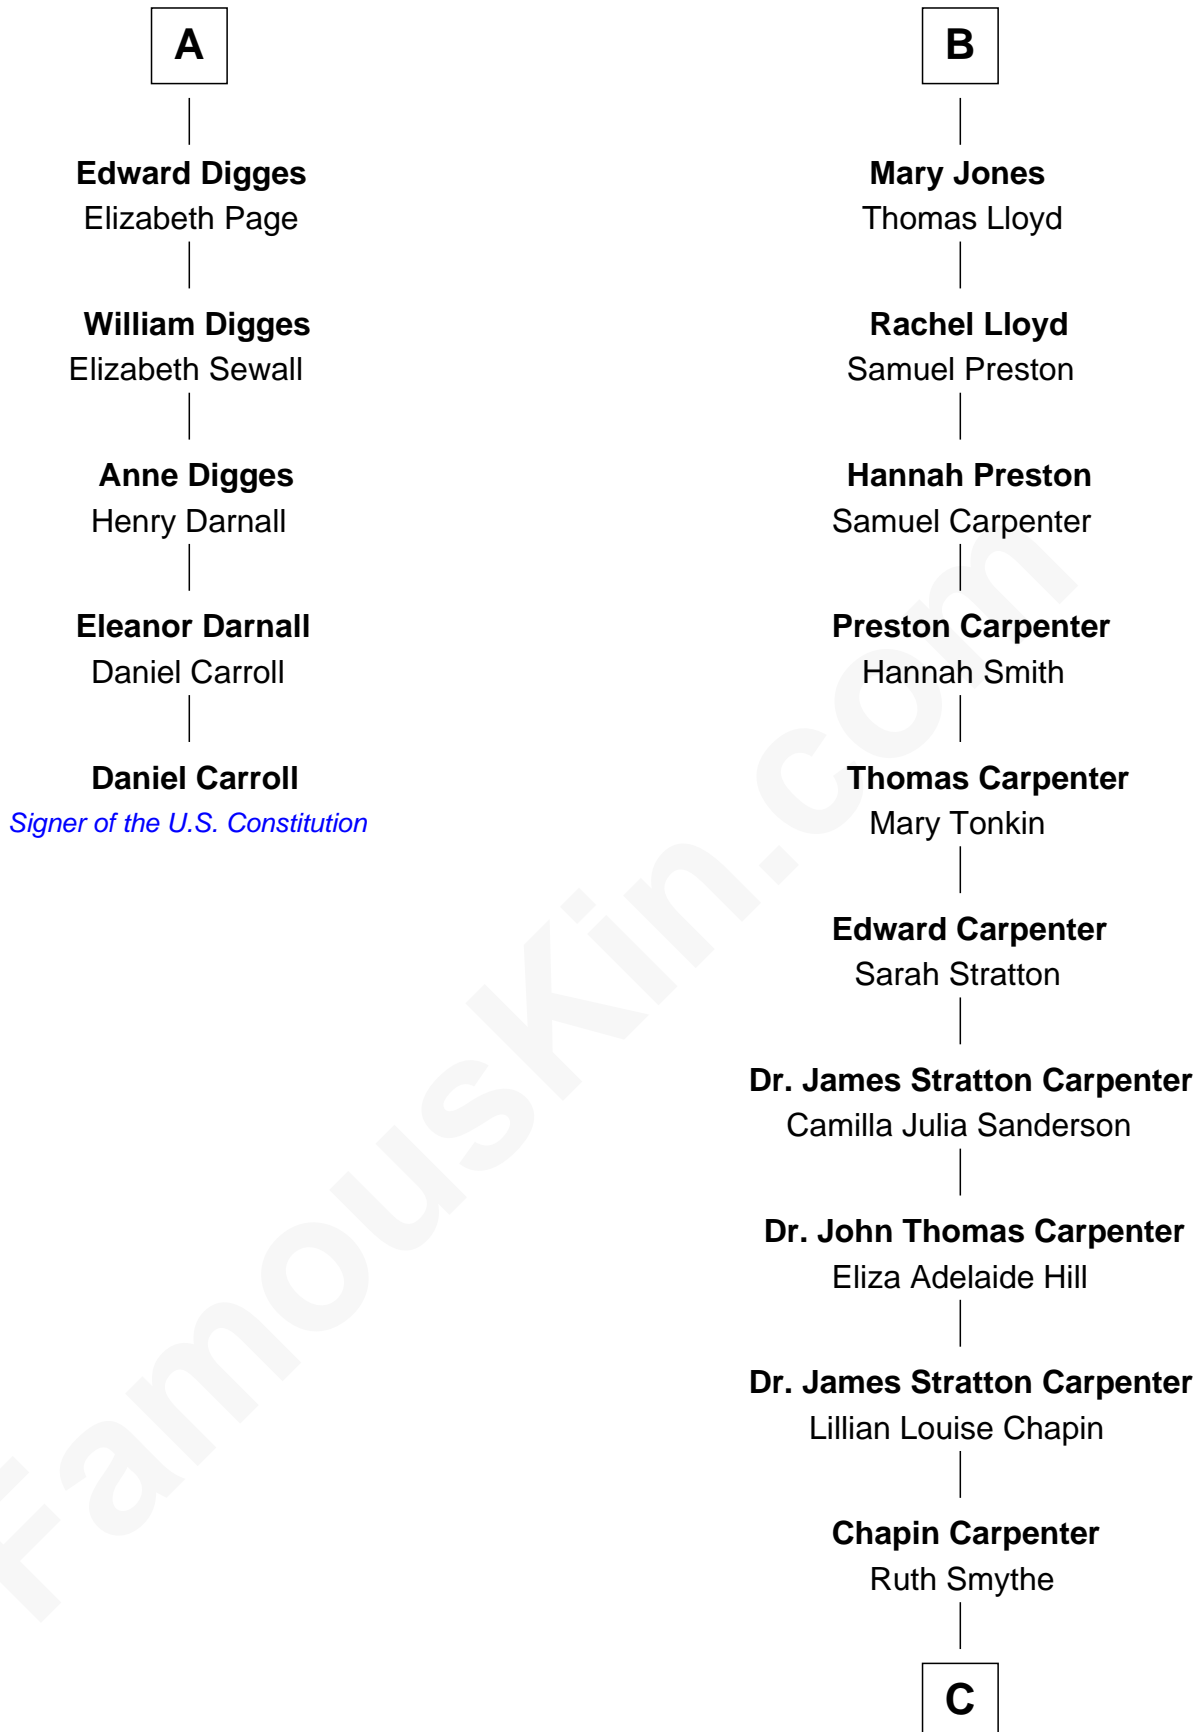

FamousKin.com Relationship Chart of

Daniel Carroll

Signer of the U.S. Constitution

11th cousin 7 times removed of

Mary Chapin Carpenter

Singer and Songwriter

Sir Walter Devereux

Elizabeth Merbery

Edmund Walter

Mary Walter

Sir Edward Littleton

Mary Littleton

Gilbert Jones

Probable

B

C