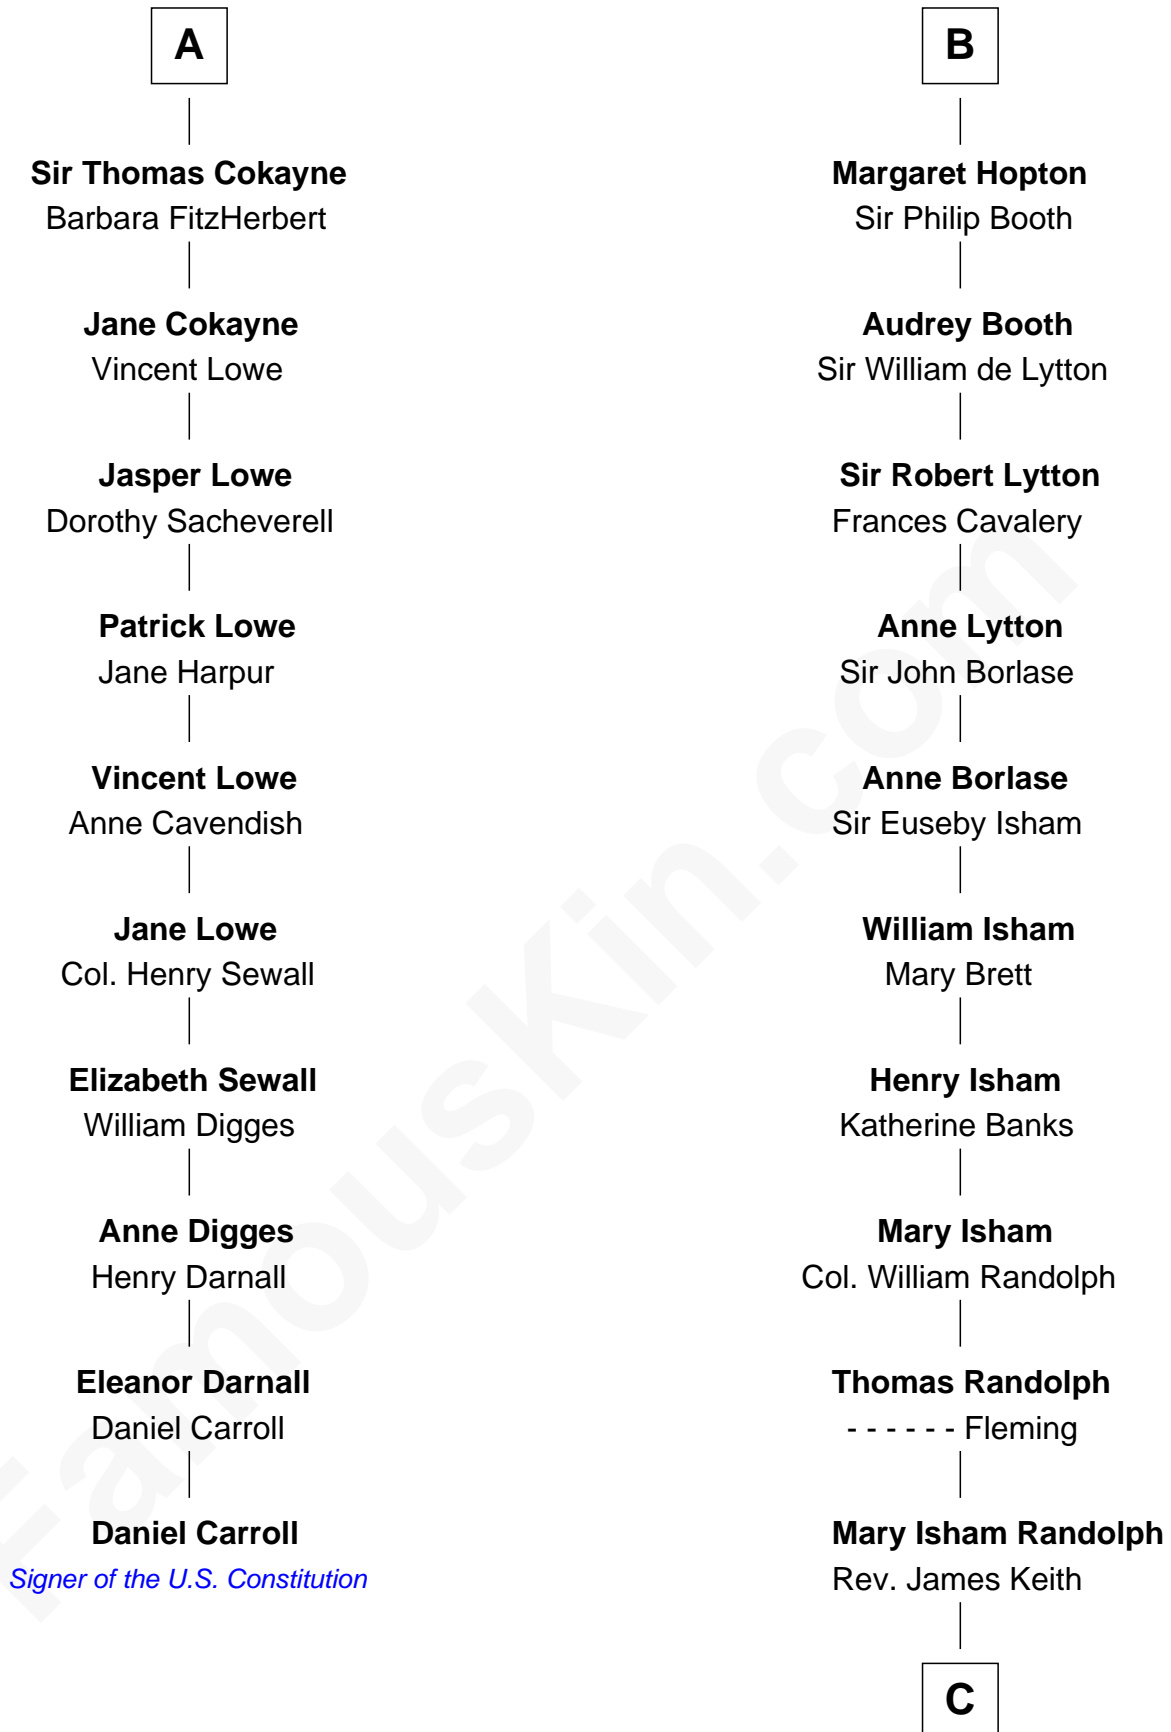

## Relationship Chart of

### Daniel Carroll

*Signer of the U.S. Constitution*

16th cousin 2 times removed of

### John Marshall

*4th Chief Justice of the U.S. Supreme Court*

**Sir Robert de Ros**

Isabel de Aubeney

**C**

**Mary Randolph Keith**  
Col. Thomas Marshall

**John Marshall**  
*U.S. Supreme Court Chief Justice*

FamousKin.com