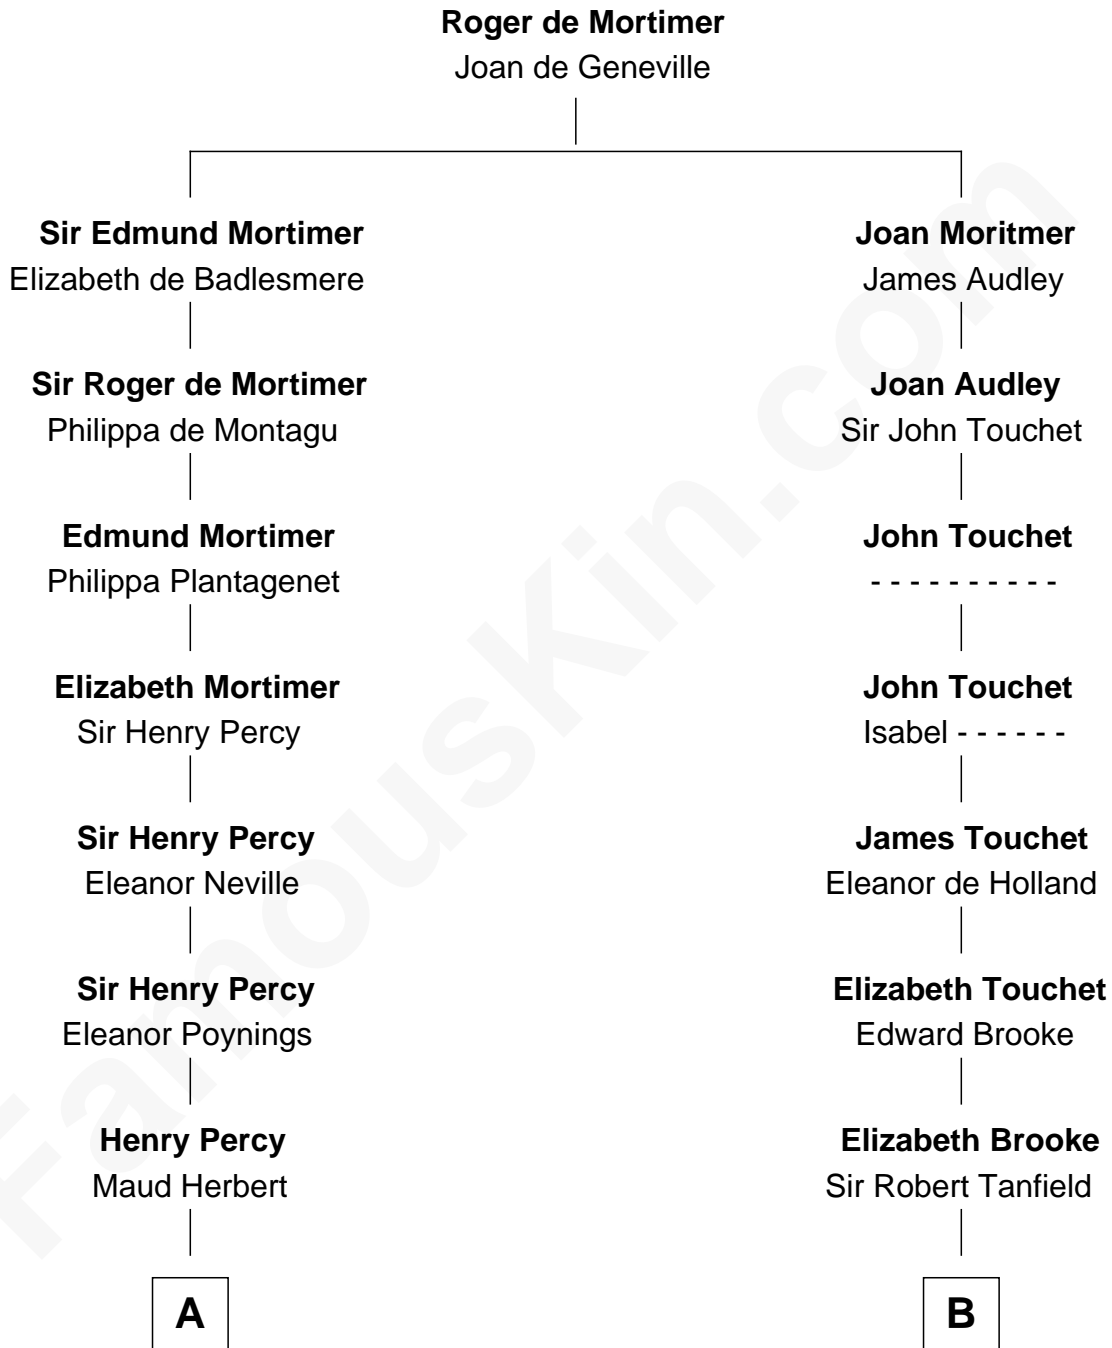

## Relationship Chart of

### Daniel Carroll

*Signer of the U.S. Constitution*

**16th cousin 2 times removed of**

### John Marshall

*4th Chief Justice of the U.S. Supreme Court*

**C**

**Mary Randolph Keith**  
Col. Thomas Marshall

**John Marshall**  
*U.S. Supreme Court Chief Justice*

FamousKin.com