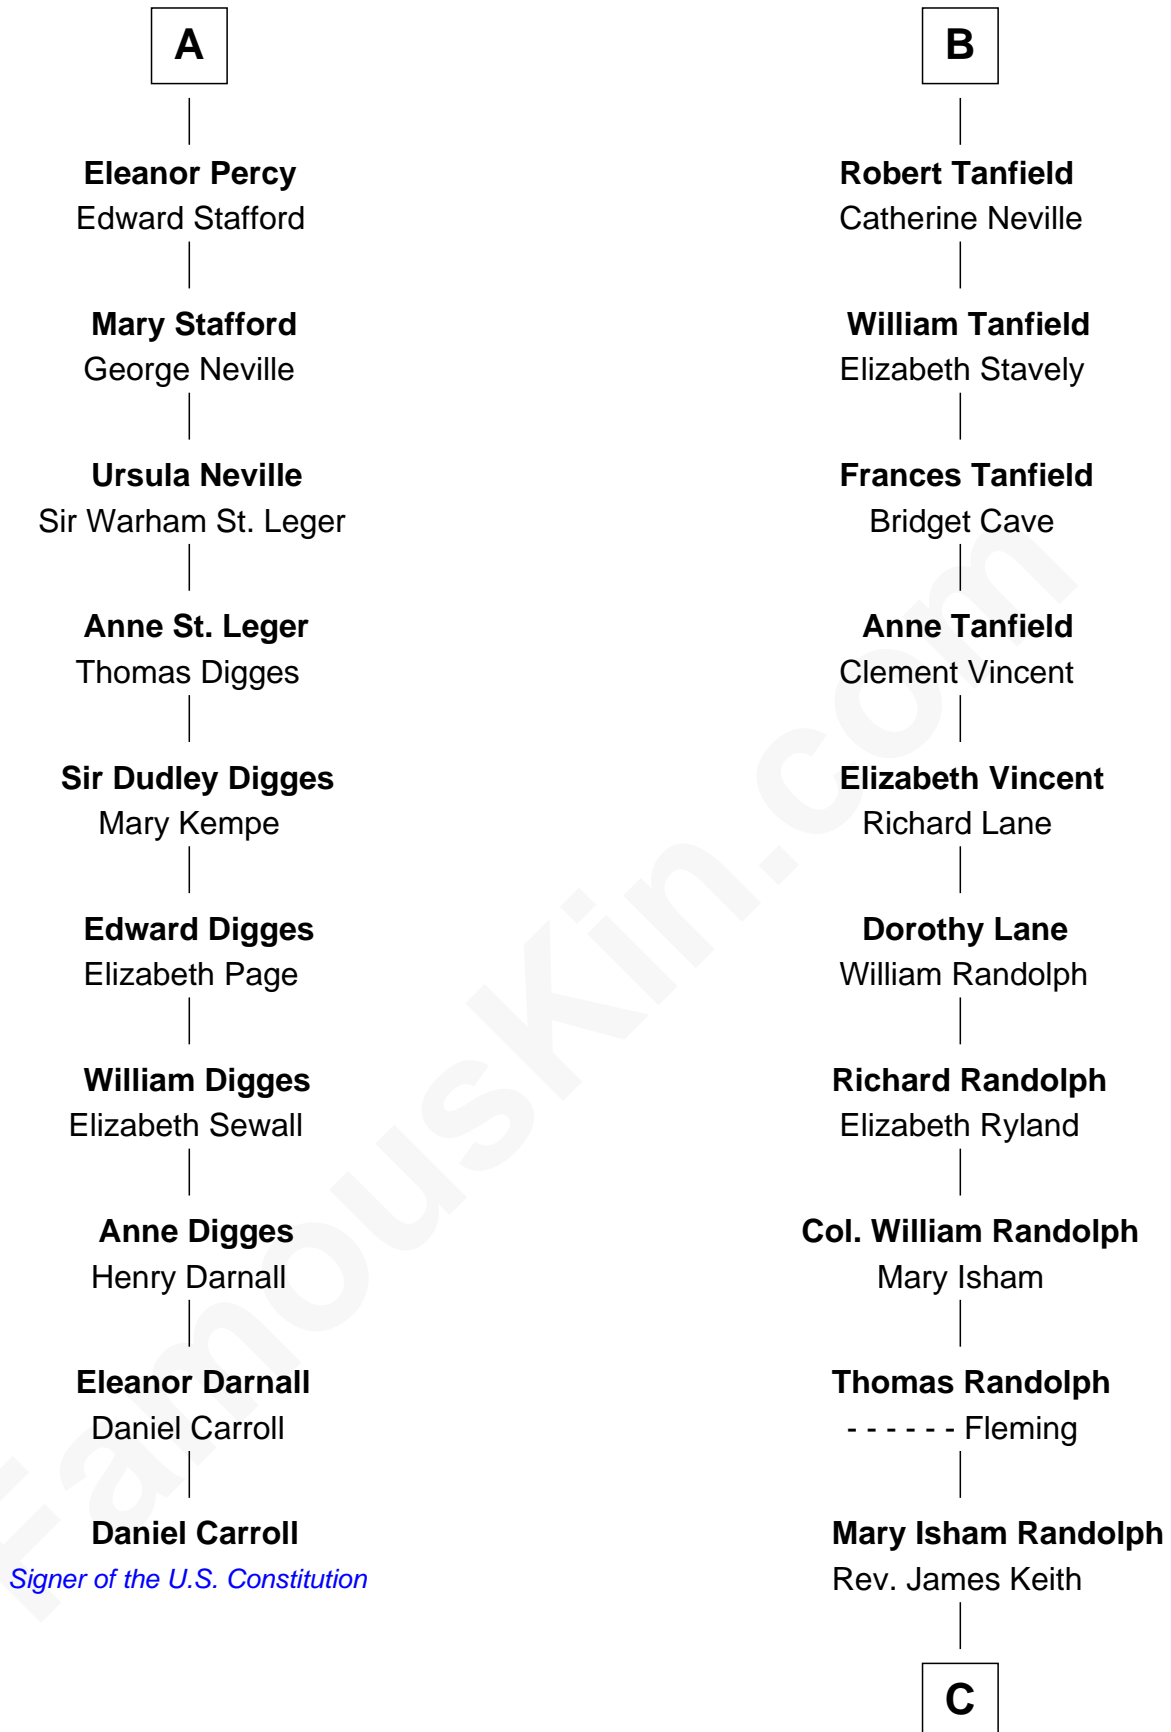

## Relationship Chart of

### Daniel Carroll

*Signer of the U.S. Constitution*

**16th cousin 2 times removed of**

### John Marshall

*4th Chief Justice of the U.S. Supreme Court*

**C**

**Mary Randolph Keith**  
Col. Thomas Marshall

**John Marshall**  
*U.S. Supreme Court Chief Justice*

FamousKin.com