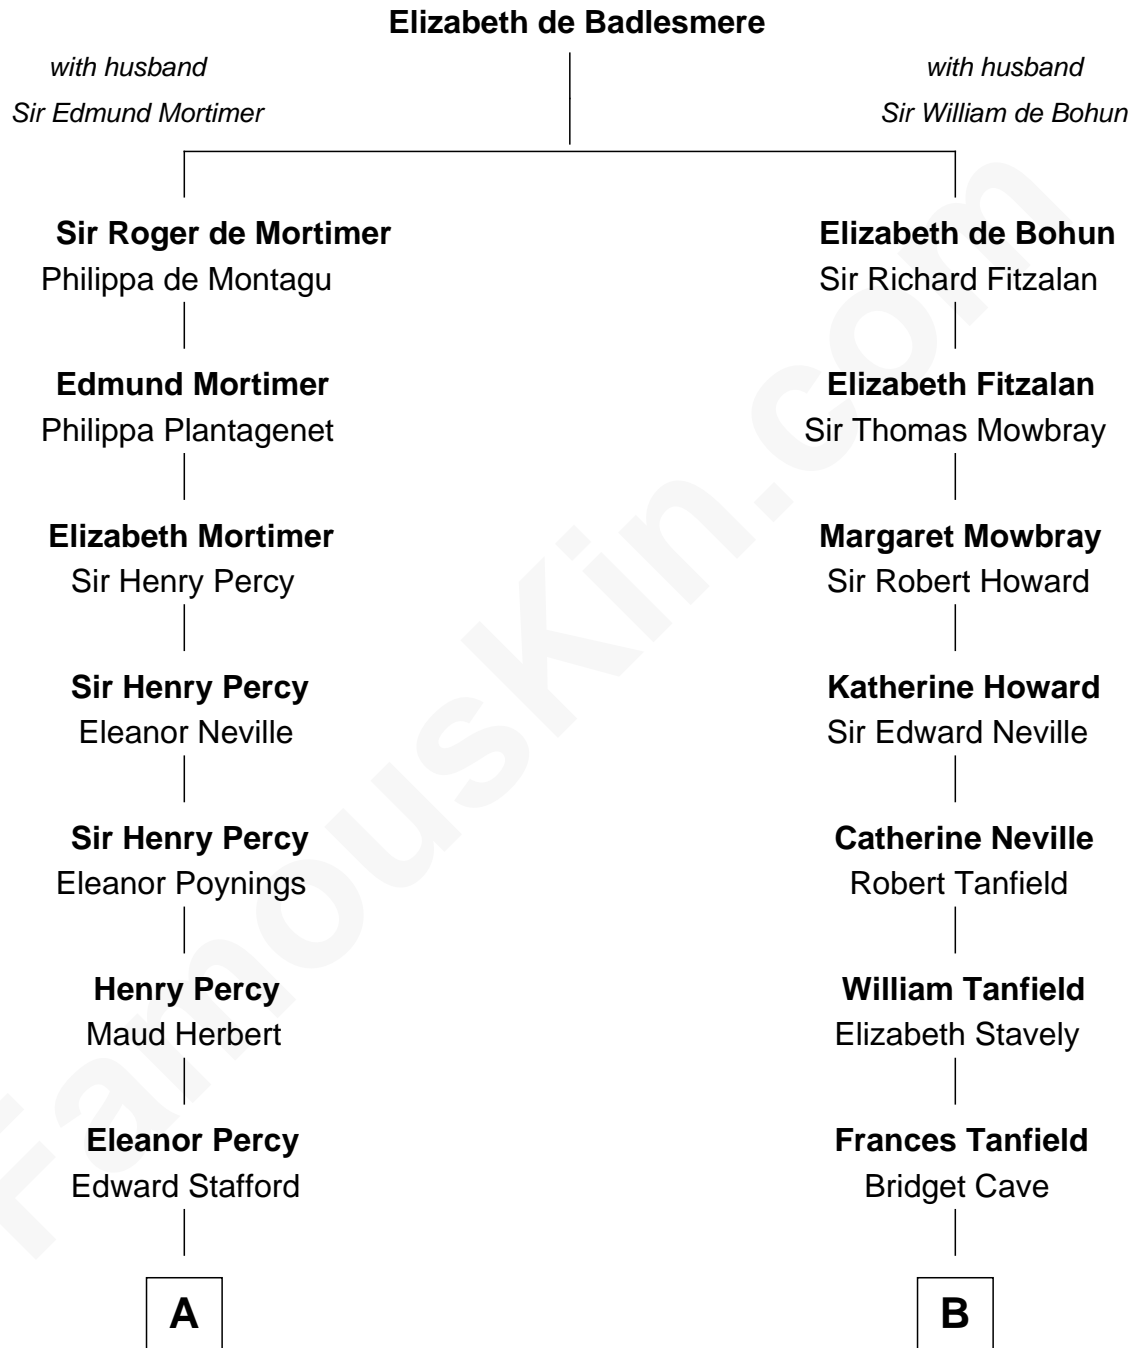

FamousKin.com Relationship Chart of

Daniel Carroll

Signer of the U.S. Constitution

15th cousin of

John Marshall

4th Chief Justice of the U.S. Supreme Court

A

Mary Stafford
George Neville

Ursula Neville
Sir Warham St. Leger

Anne St. Leger
Thomas Digges

Sir Dudley Digges
Mary Kempe

Edward Digges
Elizabeth Page

William Digges
Elizabeth Sewall

Anne Digges
Henry Darnall

Eleanor Darnall
Daniel Carroll

Daniel Carroll

Signer of the U.S. Constitution

B

Anne Tanfield
Clement Vincent

Elizabeth Vincent
Richard Lane

Dorothy Lane
William Randolph

Richard Randolph
Elizabeth Ryland

Col. William Randolph
Mary Isham