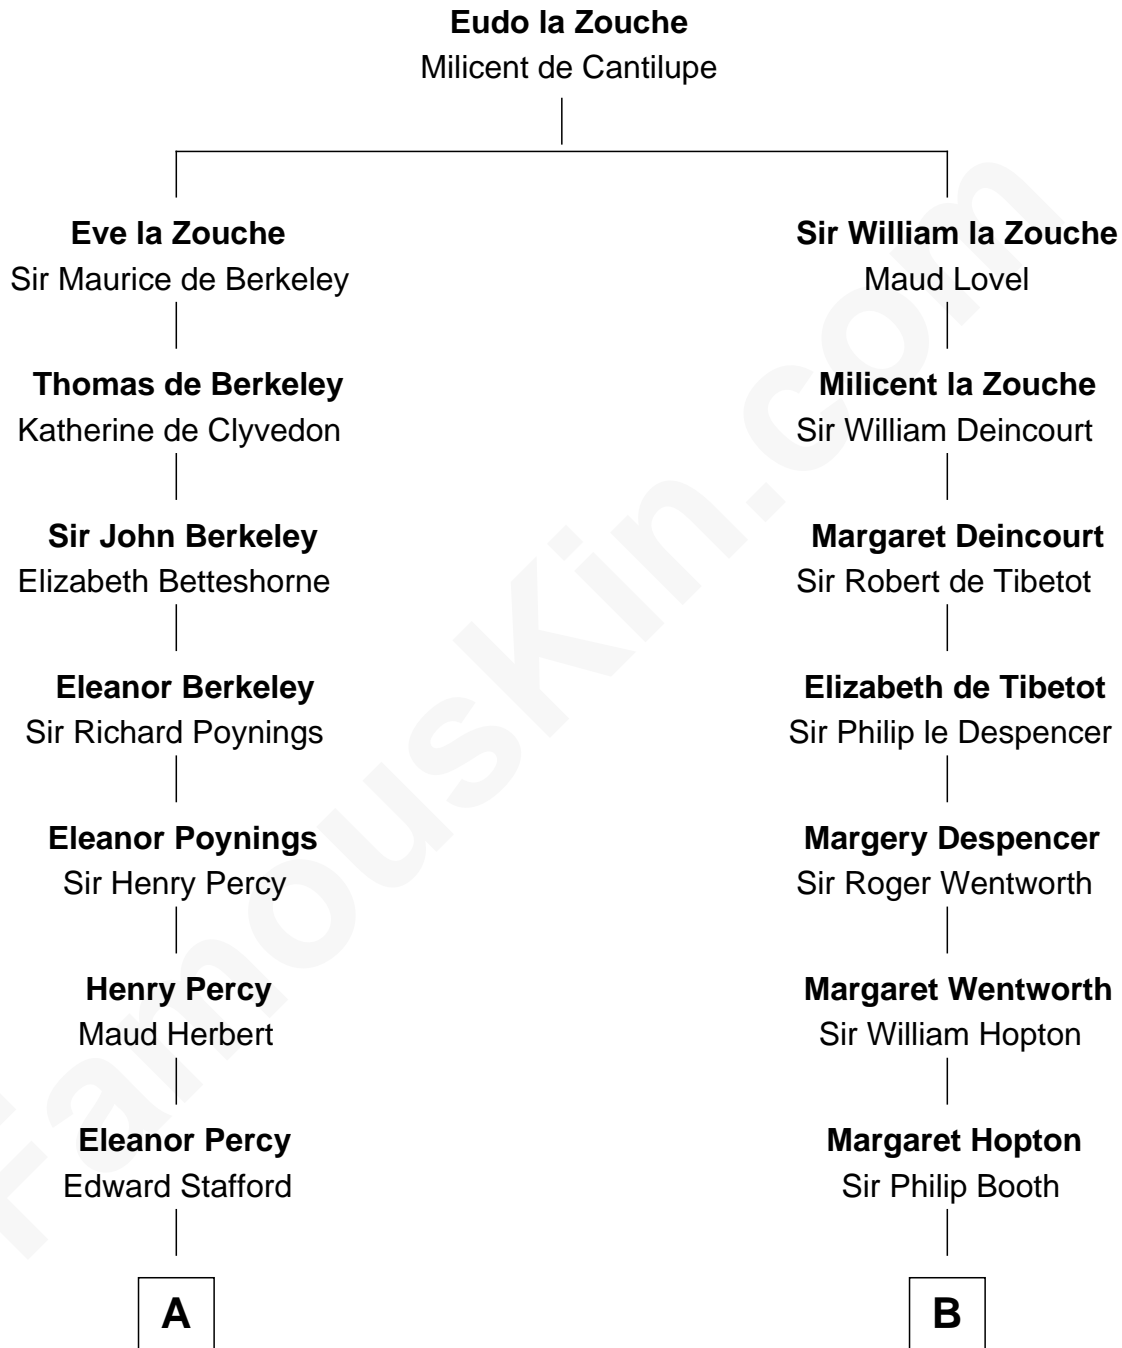

## Relationship Chart of

### Daniel Carroll

*Signer of the U.S. Constitution*

15th cousin 2 times removed of

### John Marshall

*4th Chief Justice of the U.S. Supreme Court*

**A**

**Mary Stafford**  
George Neville

**Ursula Neville**  
Sir Warham St. Leger

**Anne St. Leger**  
Thomas Digges

**Sir Dudley Digges**  
Mary Kempe