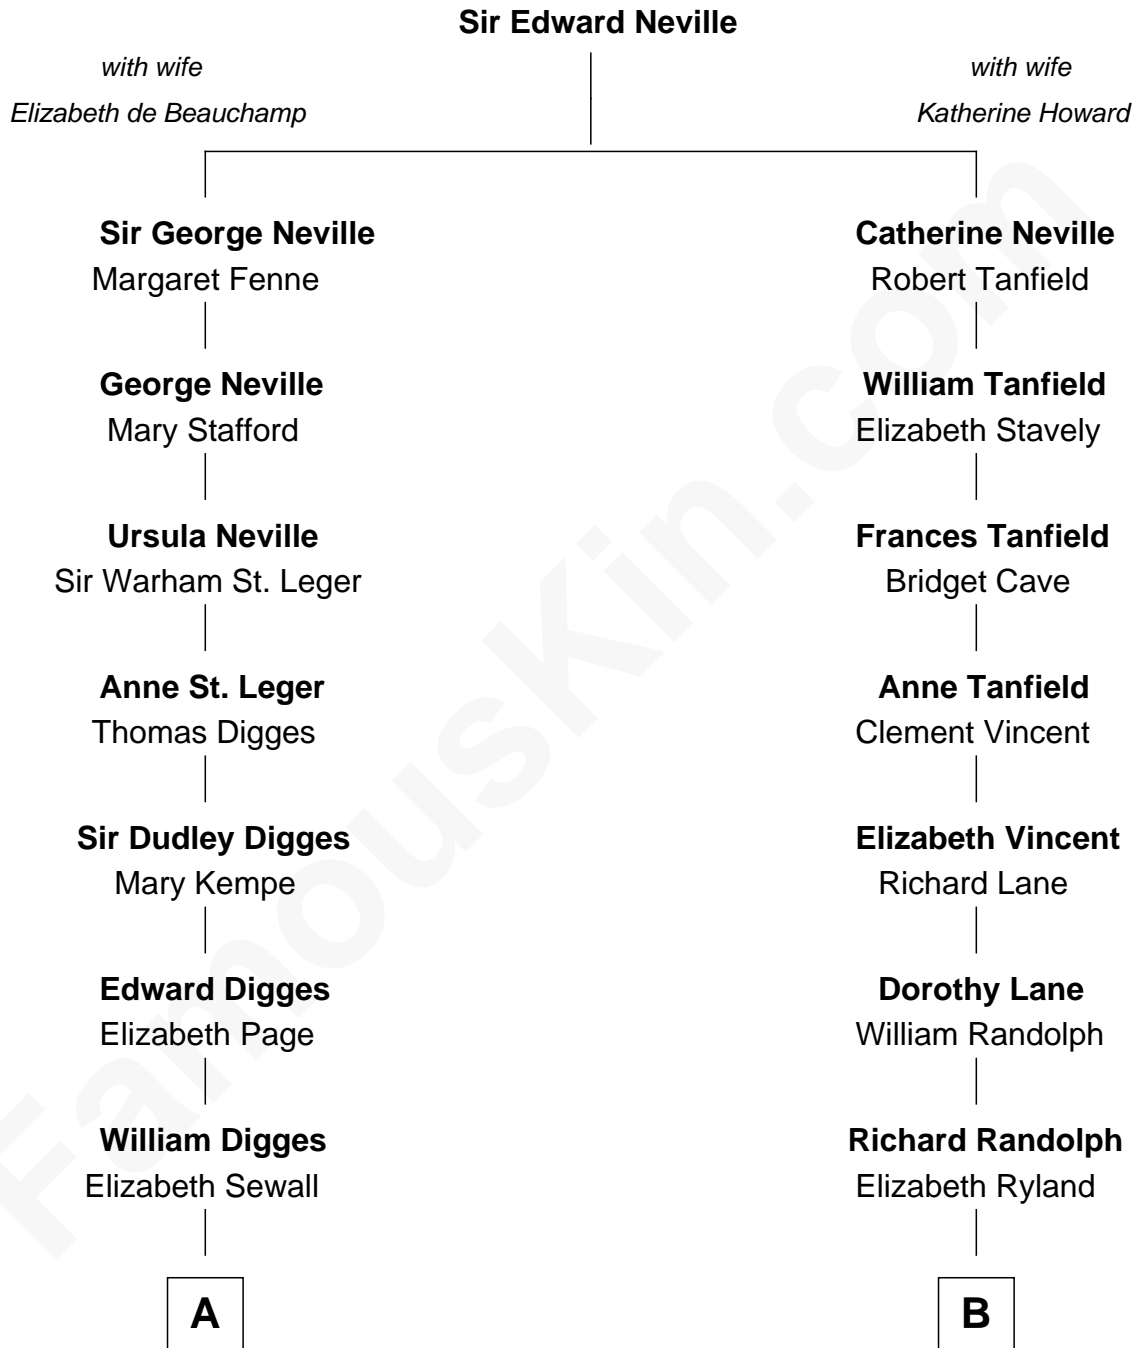

FamousKin.com Relationship Chart of

Daniel Carroll

Signer of the U.S. Constitution

9th cousin 2 times removed of

John Marshall

4th Chief Justice of the U.S. Supreme Court

A

Anne Digges
Henry Darnall

Eleanor Darnall
Daniel Carroll

Daniel Carroll
Signer of the U.S. Constitution

B

Col. William Randolph
Mary Isham

Thomas Randolph
----- Fleming

Mary Isham Randolph
Rev. James Keith

Mary Randolph Keith
Col. Thomas Marshall