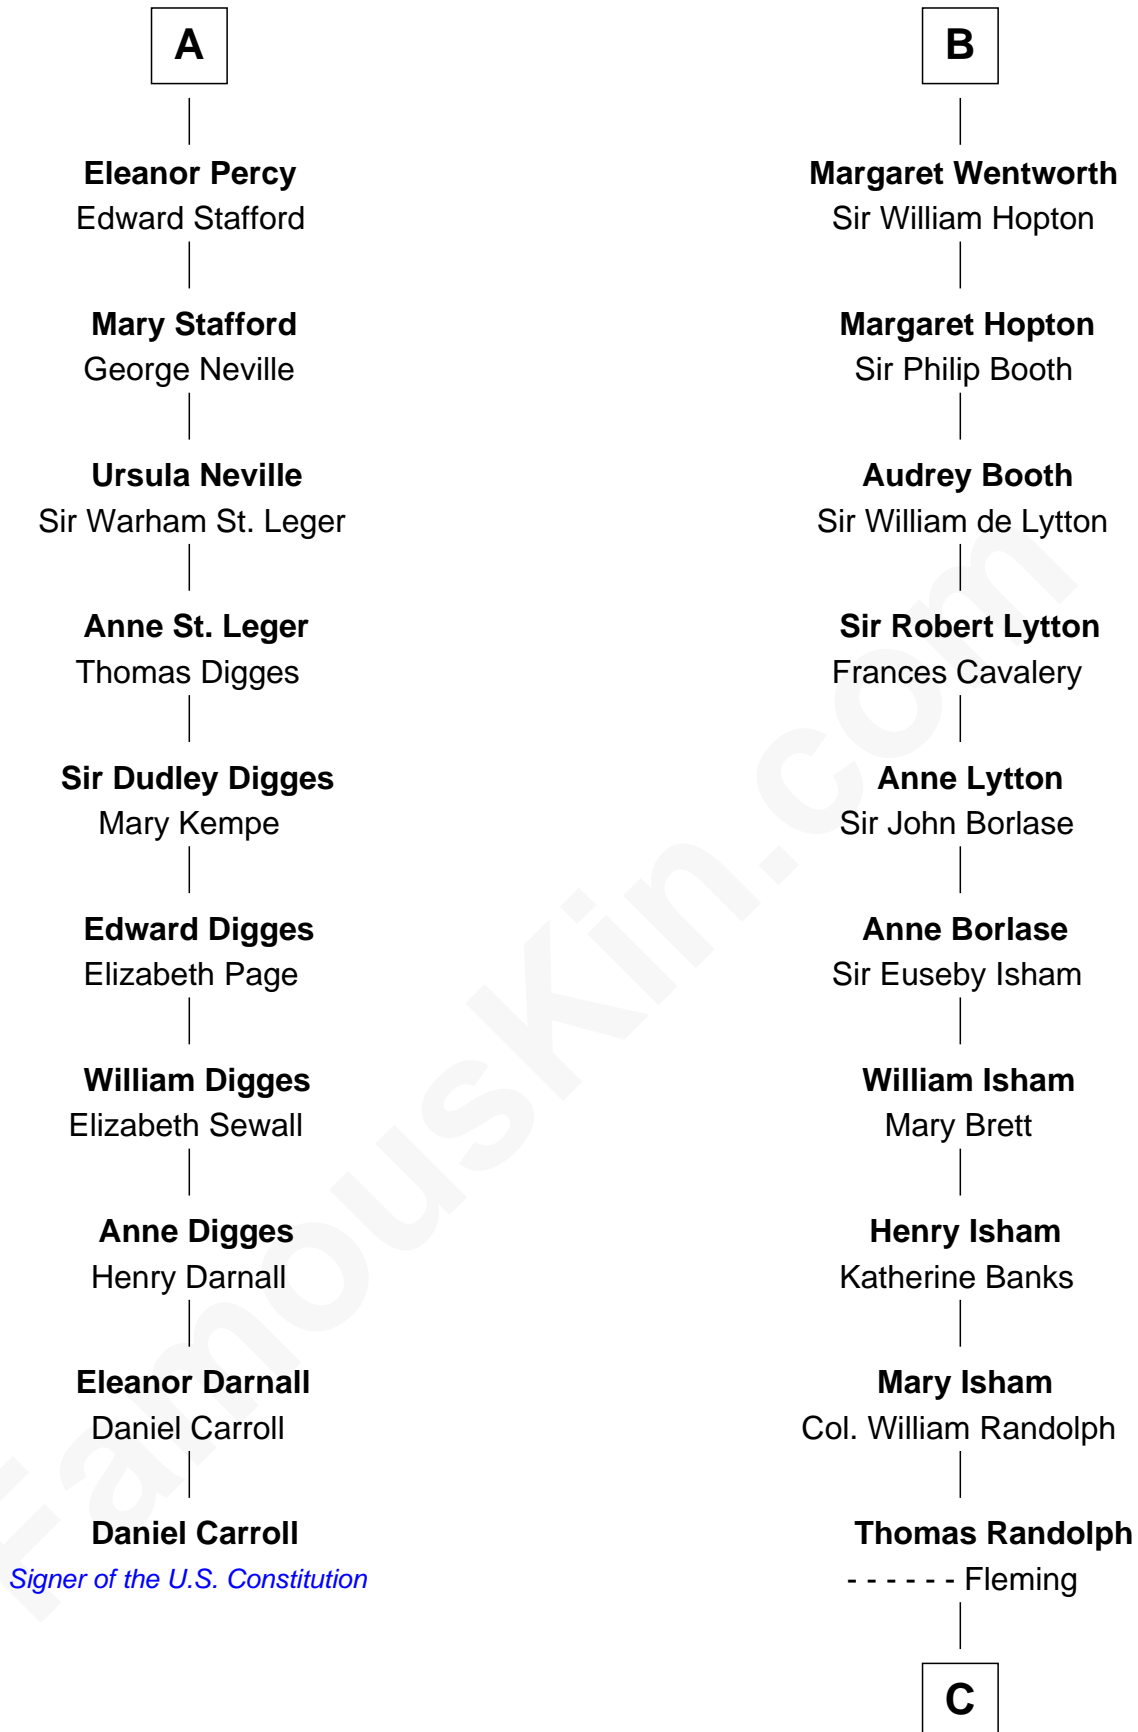

# FamousKin.com Relationship Chart of

**Daniel Carroll**

*Signer of the U.S. Constitution*

16th cousin 3 times removed of

**John Marshall**

*4th Chief Justice of the U.S. Supreme Court*

**C**

—  
**Mary Isham Randolph**

Rev. James Keith

—  
**Mary Randolph Keith**

Col. Thomas Marshall

—  
**John Marshall**

*U.S. Supreme Court Chief Justice*

FamousKin.com