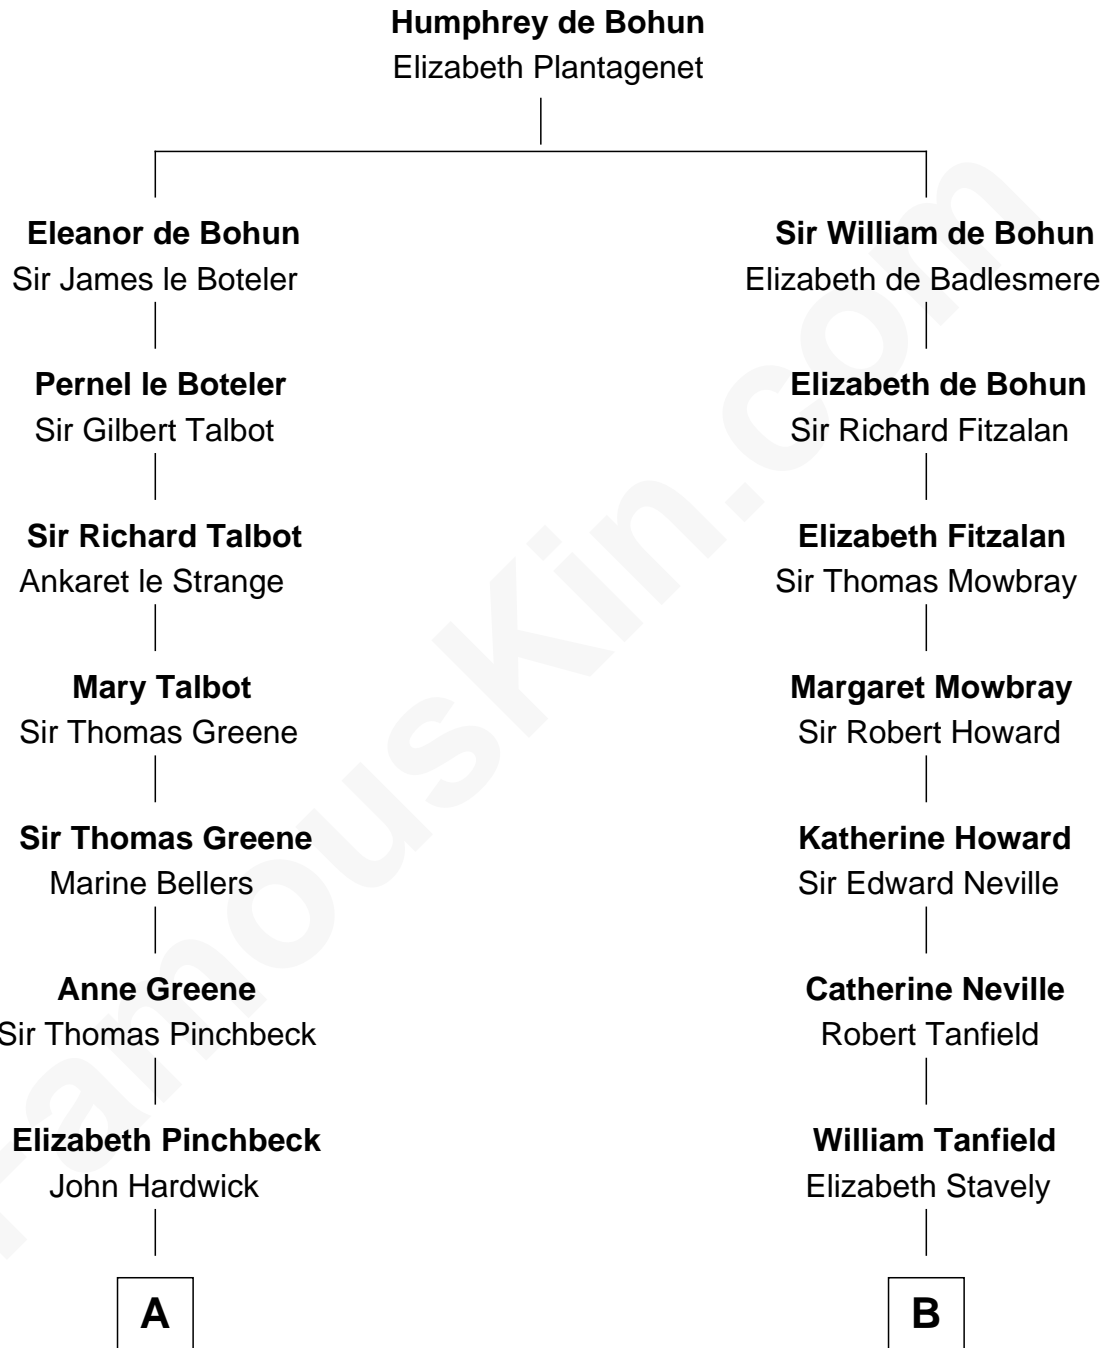

FamousKin.com Relationship Chart of

Daniel Carroll

Signer of the U.S. Constitution

15th cousin 1 time removed of

John Marshall

4th Chief Justice of the U.S. Supreme Court

A

John Hardwick
Elizabeth Leeke

Elizabeth Hardwick
Sir William Cavendish

Henry Cavendish

Anne Cavendish
Vincent Lowe

Jane Lowe
Col. Henry Sewall

Elizabeth Sewall
William Digges

Anne Digges
Henry Darnall

Eleanor Darnall
Daniel Carroll

Daniel Carroll