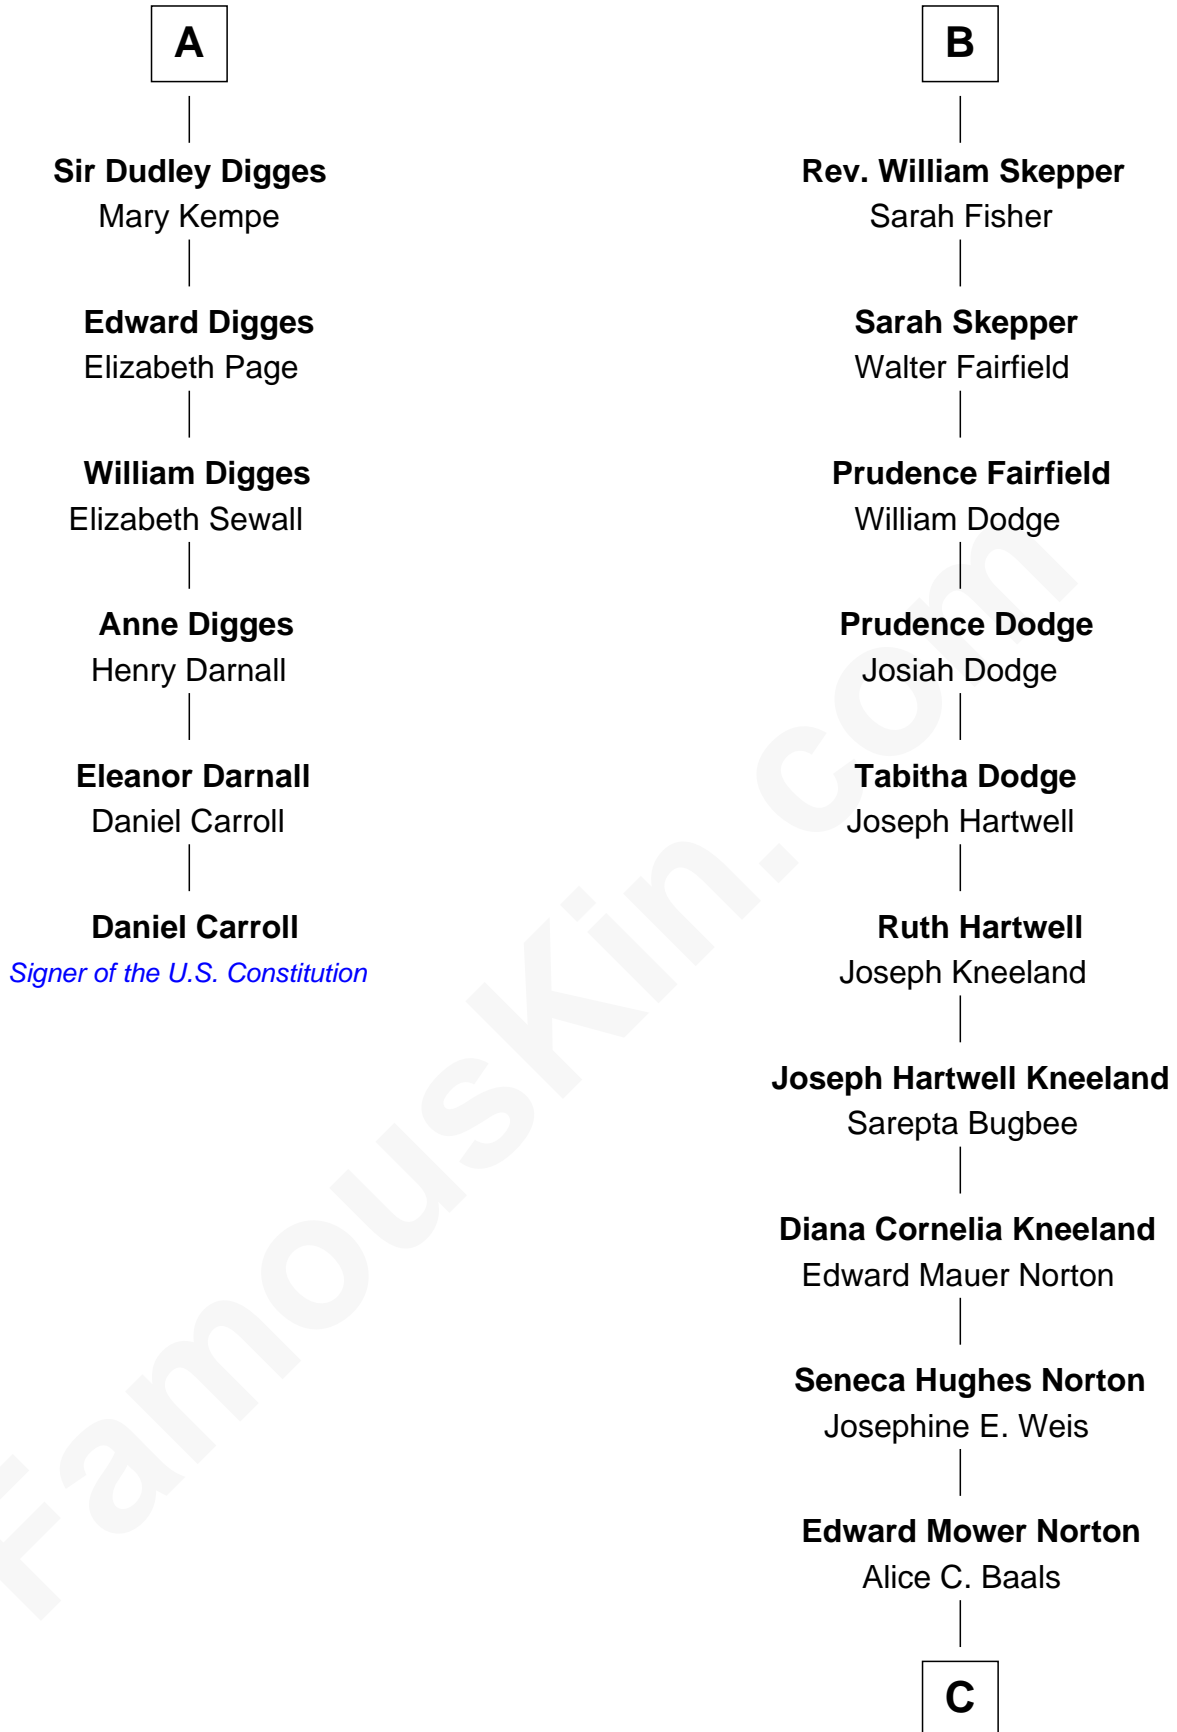

FamousKin.com Relationship Chart of

Daniel Carroll

Signer of the U.S. Constitution

12th cousin 7 times removed of

Edward Norton

Movie Actor

Sir Henry Percy
Elizabeth Mortimer

C

Edward Mower Norton

Betty Kent Harrison

Edward Mower Norton

Lydia Robinson Rouse

Edward Norton

Movie Actor

FamousKin.com