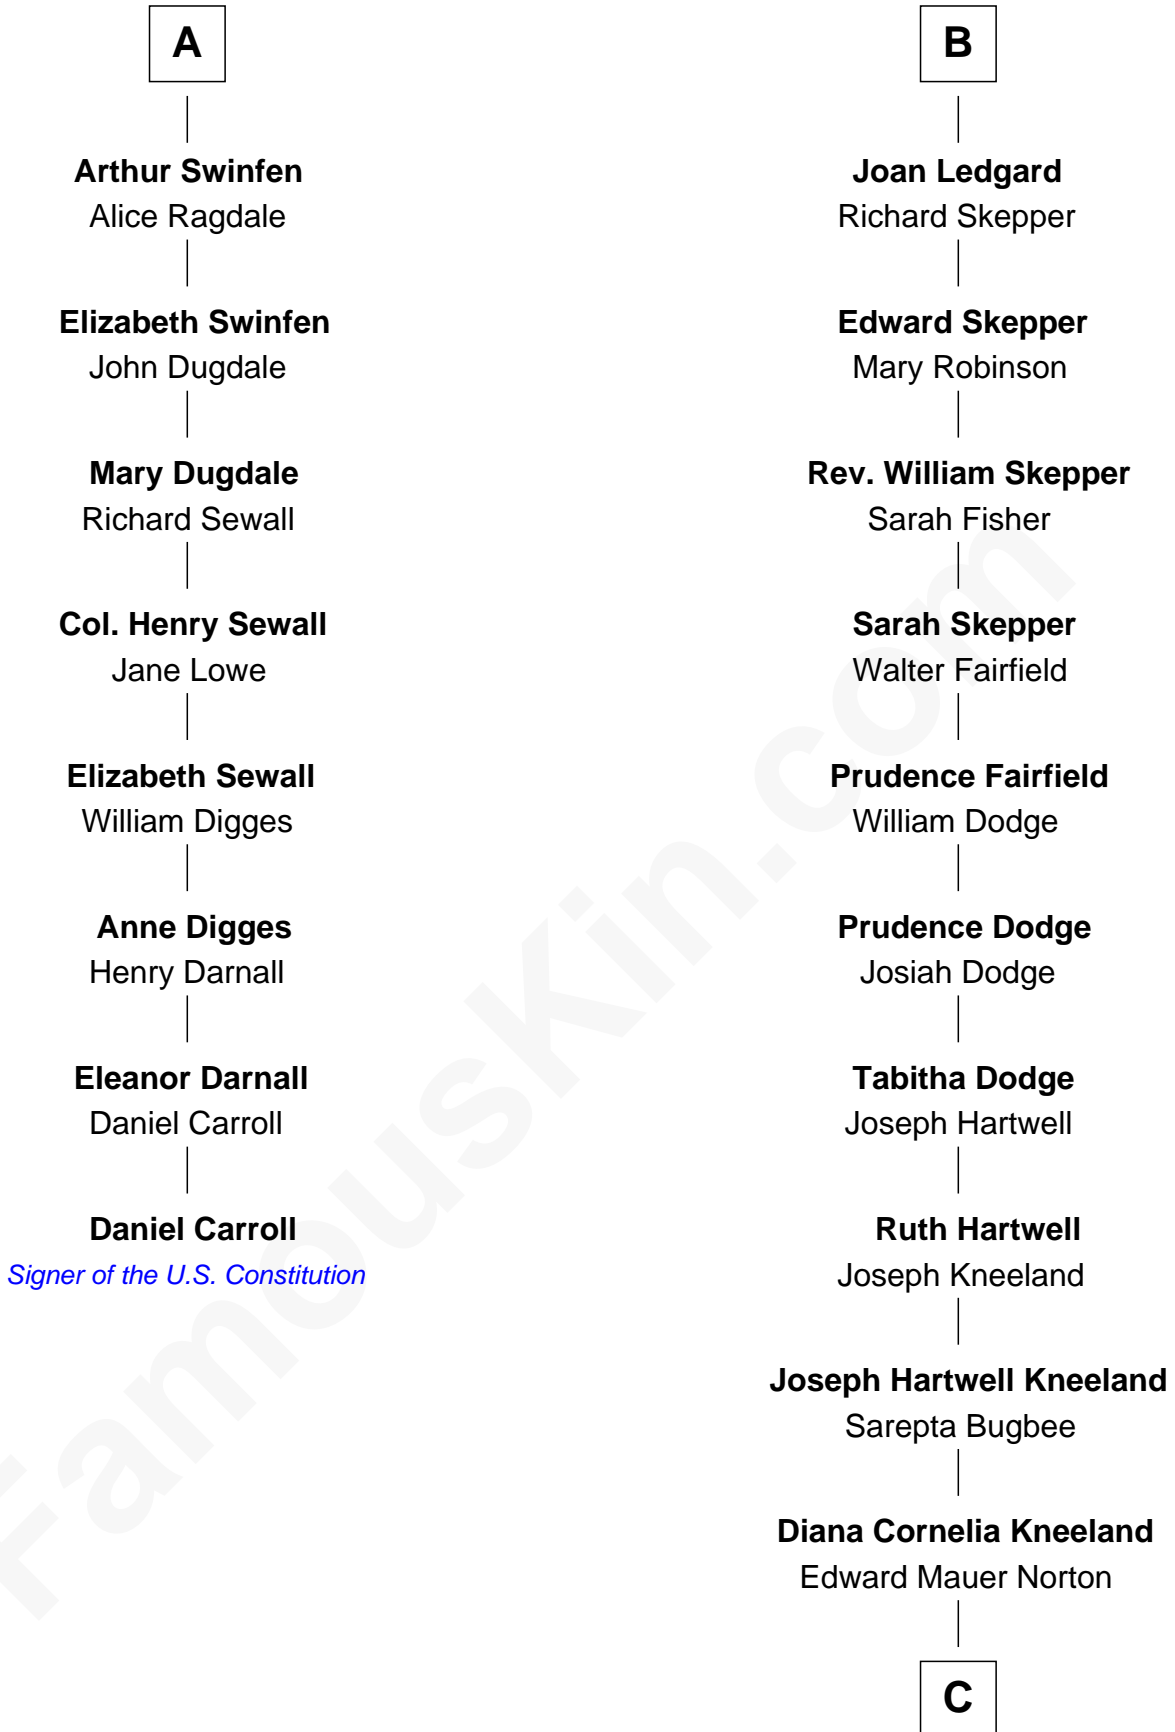

# FamousKin.com Relationship Chart of

**Daniel Carroll**

*Signer of the U.S. Constitution*

14th cousin 7 times removed of

**Edward Norton**

*Movie Actor*

**Ralph de Stafford**

*with wife*  
*Katherine de Hastang*

Michael de la Pole

**Roger Draycote**

-----

**Isabel de la Pole**

Thomas Morley

**Jane Draycote**

Thomas Noel

**Anne Morley**

Joan de la See

**Dorothy Noel**

William Swinfen

**Isabel Hildyard**

Ralph Legard

**A**

**B**

**C**

Seneca Hughes Norton

Josephine E. Weis

Edward Mower Norton

Alice C. Baals

Edward Mower Norton

Betty Kent Harrison

Edward Mower Norton

Lydia Robinson Rouse