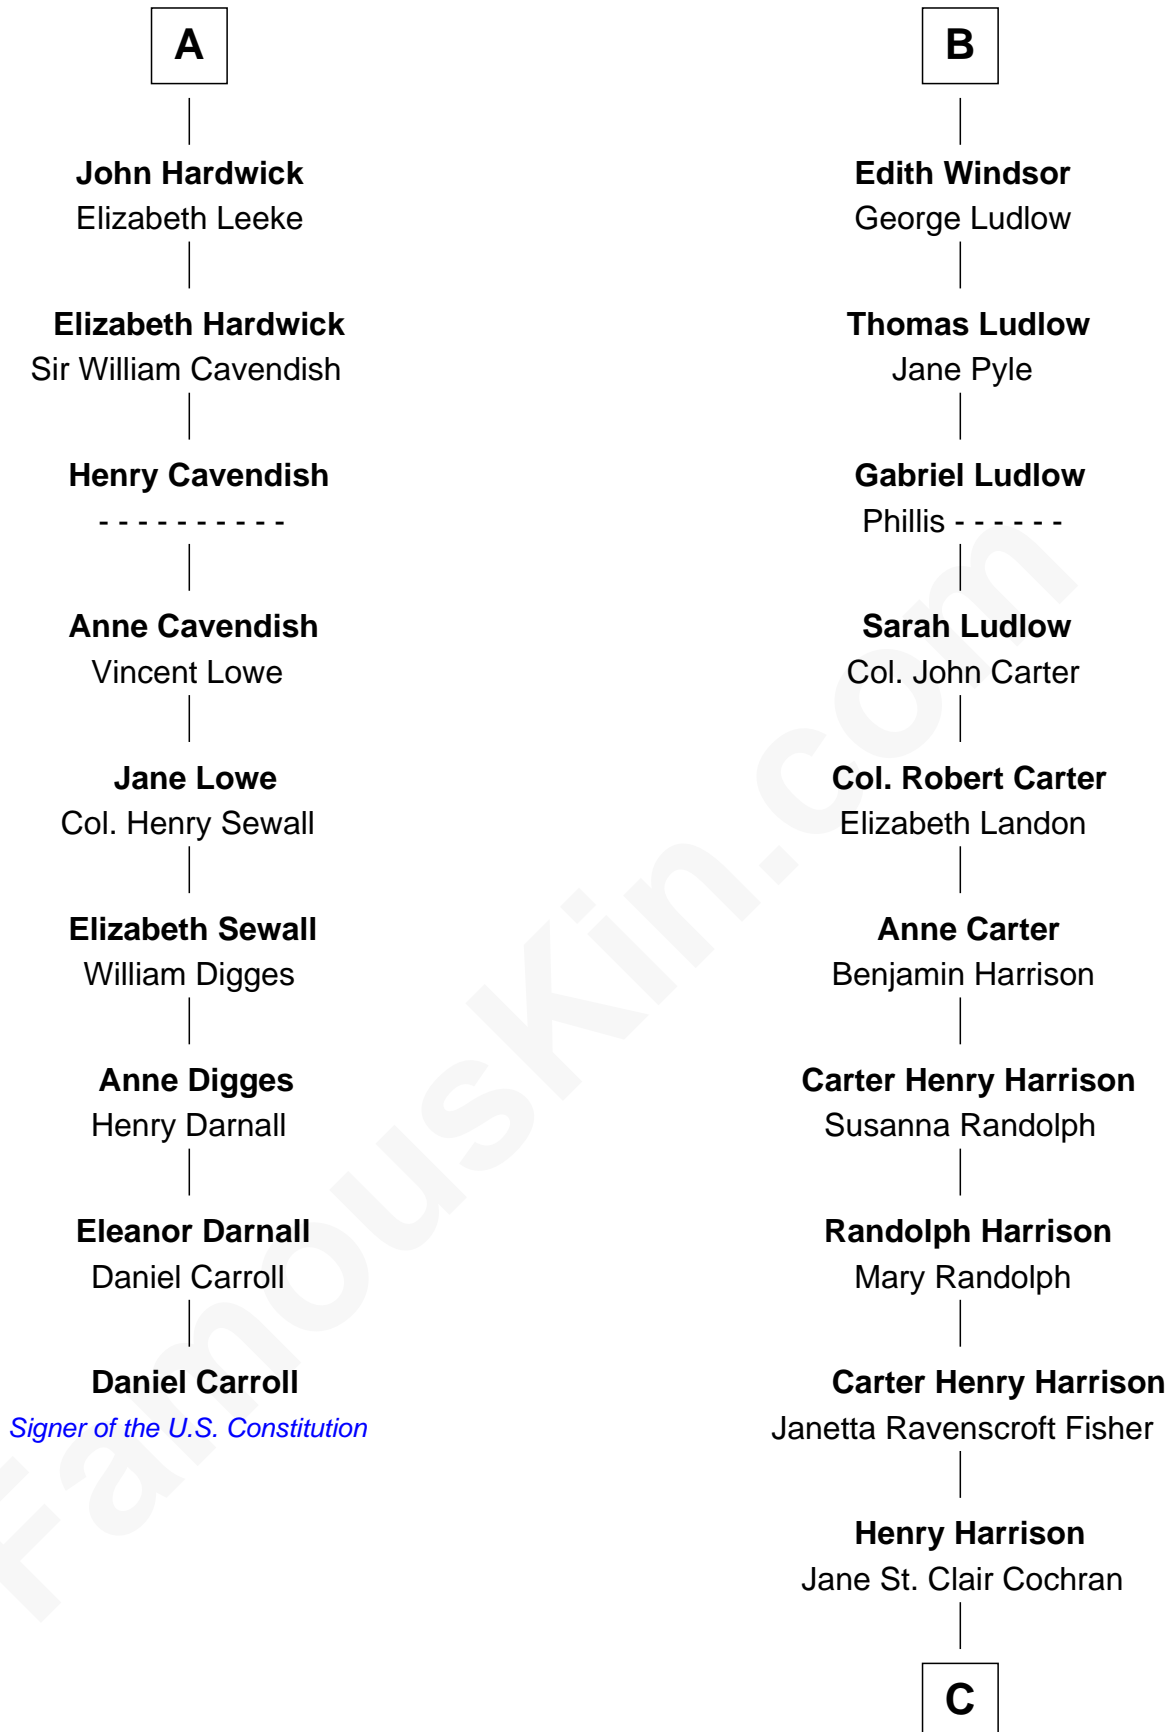

FamousKin.com Relationship Chart of

Daniel Carroll

Signer of the U.S. Constitution

15th cousin 6 times removed of

Edward Norton

Movie Actor

Humphrey de Bohun

Elizabeth Plantagenet

Eleanor de Bohun

Sir James le Boteler

Pernel le Boteler

Sir Gilbert Talbot

Sir Richard Talbot

Ankaret le Strange

Mary Talbot

Sir Thomas Greene

John Andrews

Elizabeth Andrews

Sir Thomas de Windsor

Sir Andrews de Windsor

Elizabeth Blount

B

C

George Moffett Harrison
Bettie Montgomery. Kent