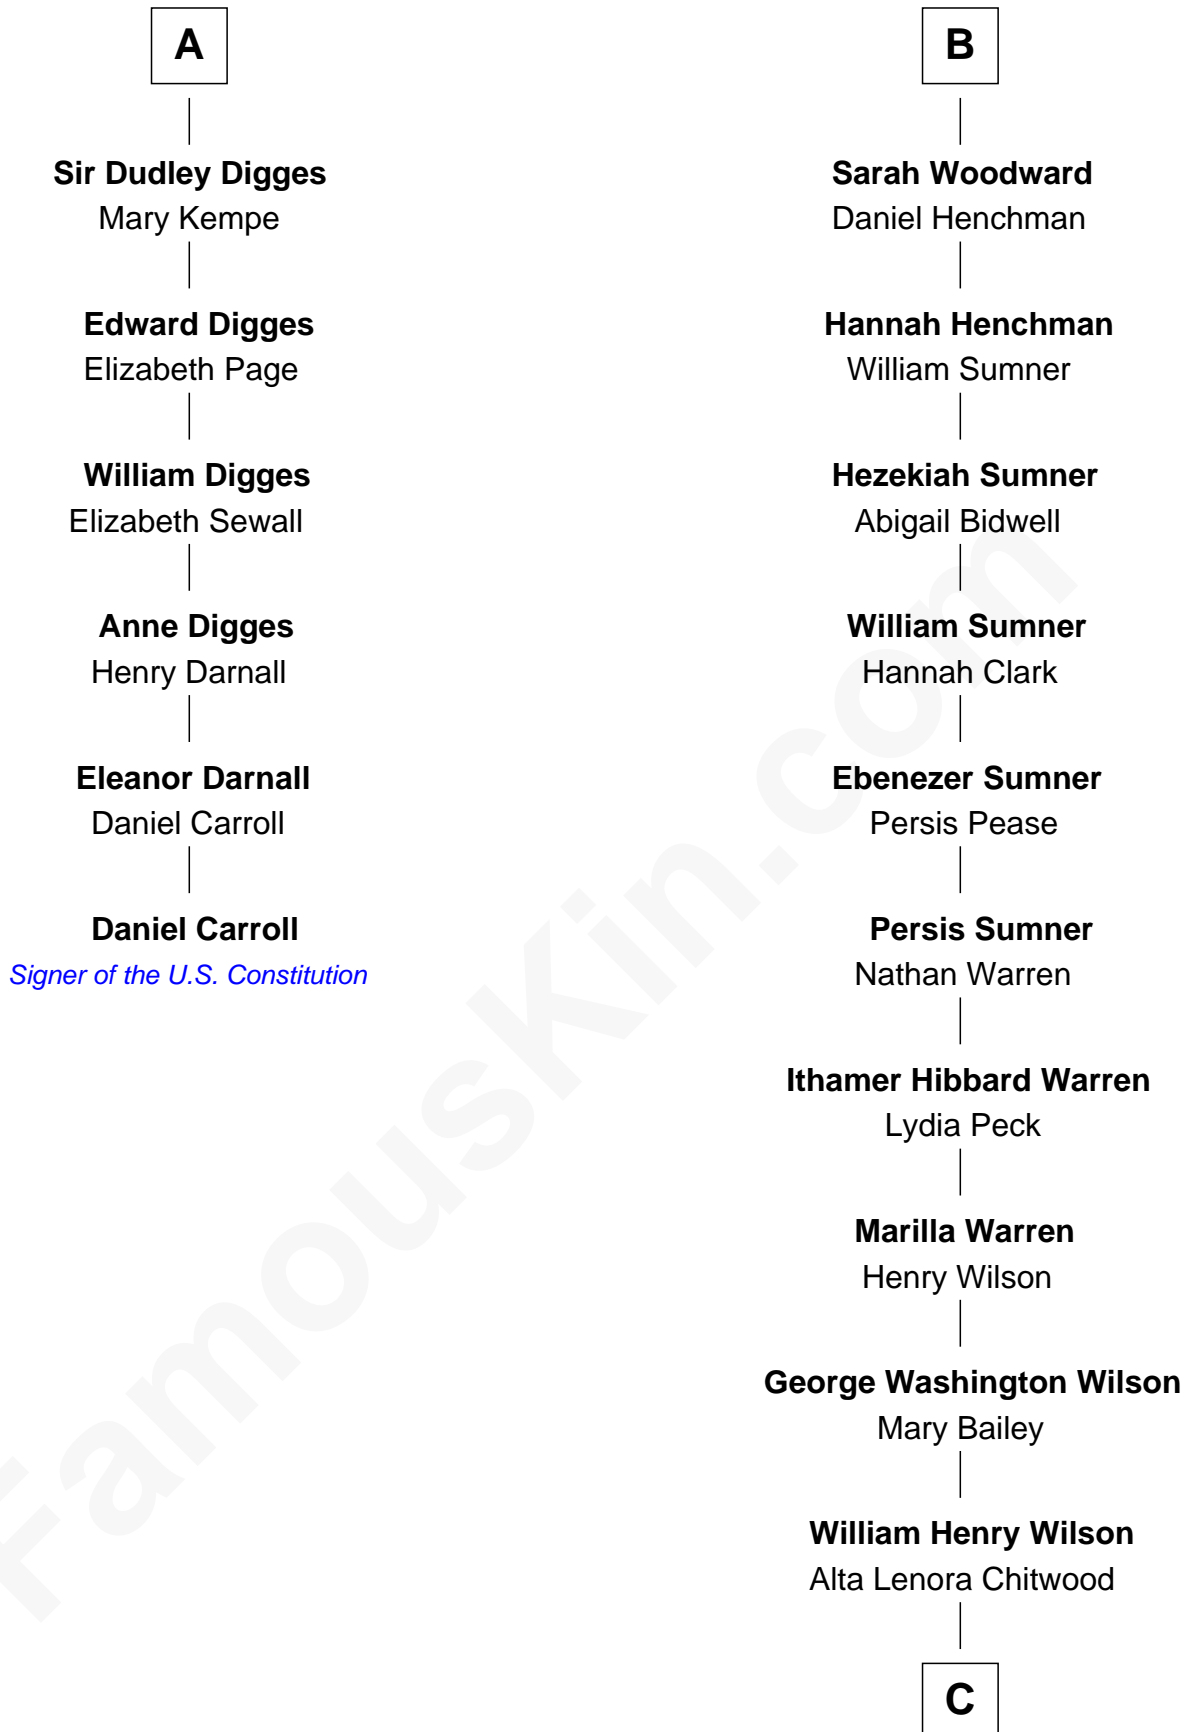

# FamousKin.com Relationship Chart of

**Daniel Carroll**

*Signer of the U.S. Constitution*

12th cousin 8 times removed of

**Kevin Love**

*NBA All-Star Player*

**Sir Walter Devereux**

Elizabeth Bromwich

John Milborne

**Simon Milborne**

Jane Baskerville

**Anne Milborne**

William Rudhall

**John Rudhall**

Isabella Whittington

**John Rudhall**

Mary Fettiplace

**Frances Rudhall**

Richard Woodward

**Hezekiah Woodward**

Frances - - - - -

**B**

**C**

**William Coral Wilson**

Edith Sophia Sthole

**Emily Glee Wilson**

Edward Milton Love

**Stanley Sthole Love**

Karen McCartney

**Kevin Love**

*NBA All-Star Player*

FamousKin.com