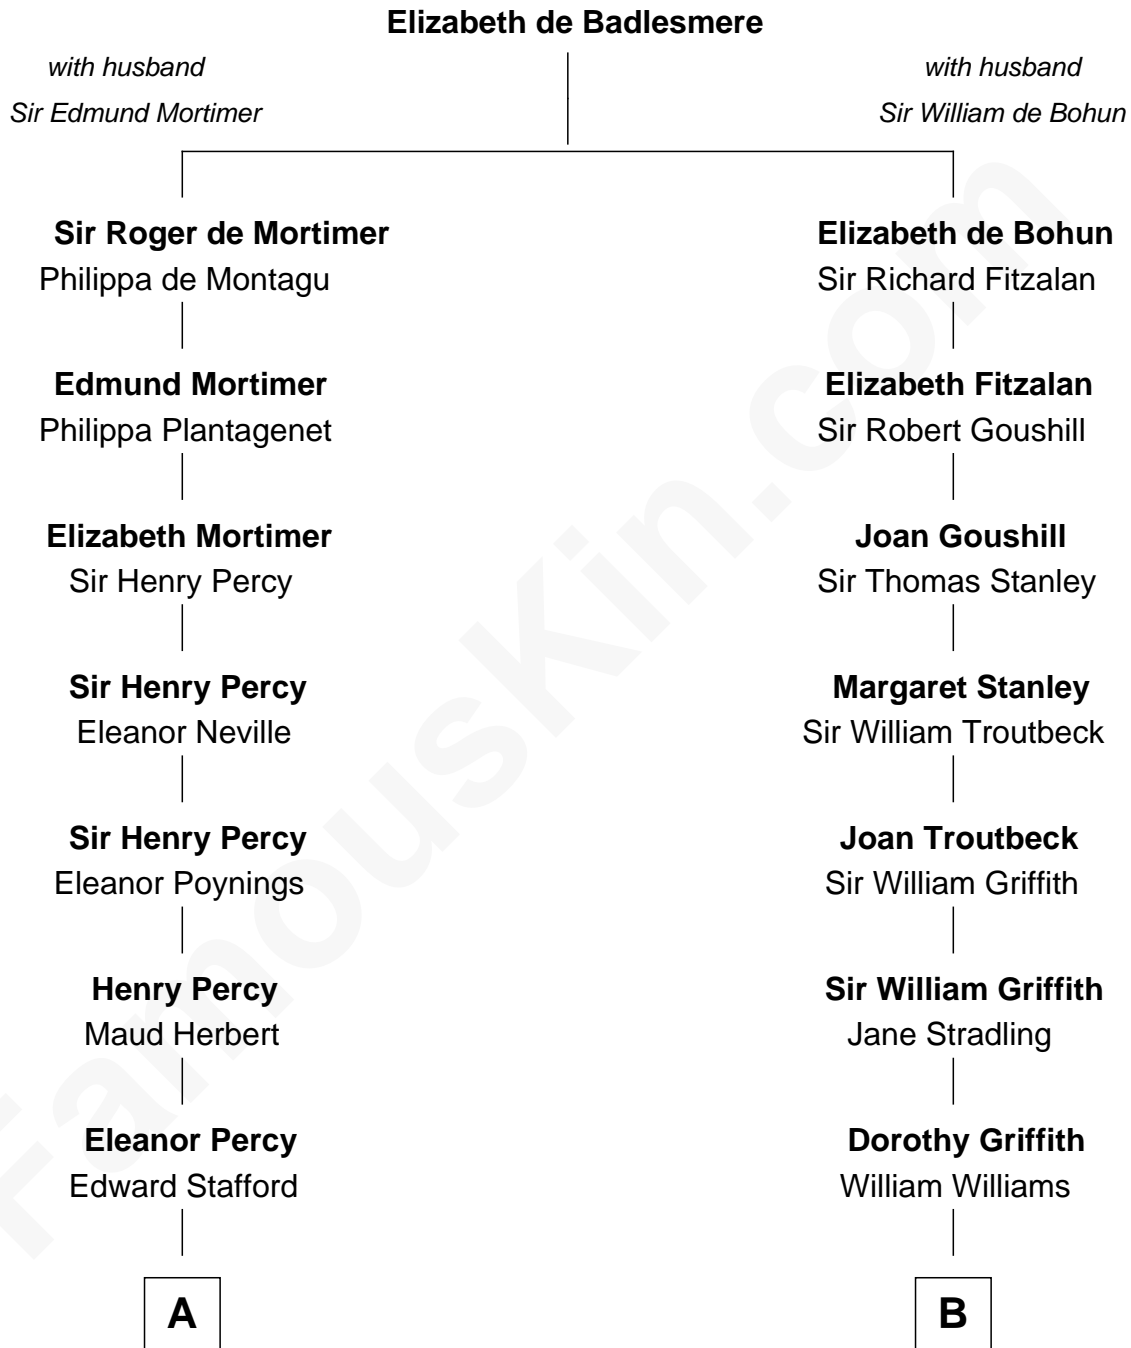

FamousKin.com

Relationship Chart of

Daniel Carroll

Signer of the U.S. Constitution

15th cousin 1 time removed of

Oliver Wendell Holmes, Jr.

U.S. Supreme Court Justice

A

Mary Stafford
George Neville

Ursula Neville
Sir Warham St. Leger

Anne St. Leger
Thomas Digges

Sir Dudley Digges
Mary Kempe

Edward Digges
Elizabeth Page

William Digges
Elizabeth Sewall

Anne Digges
Henry Darnall