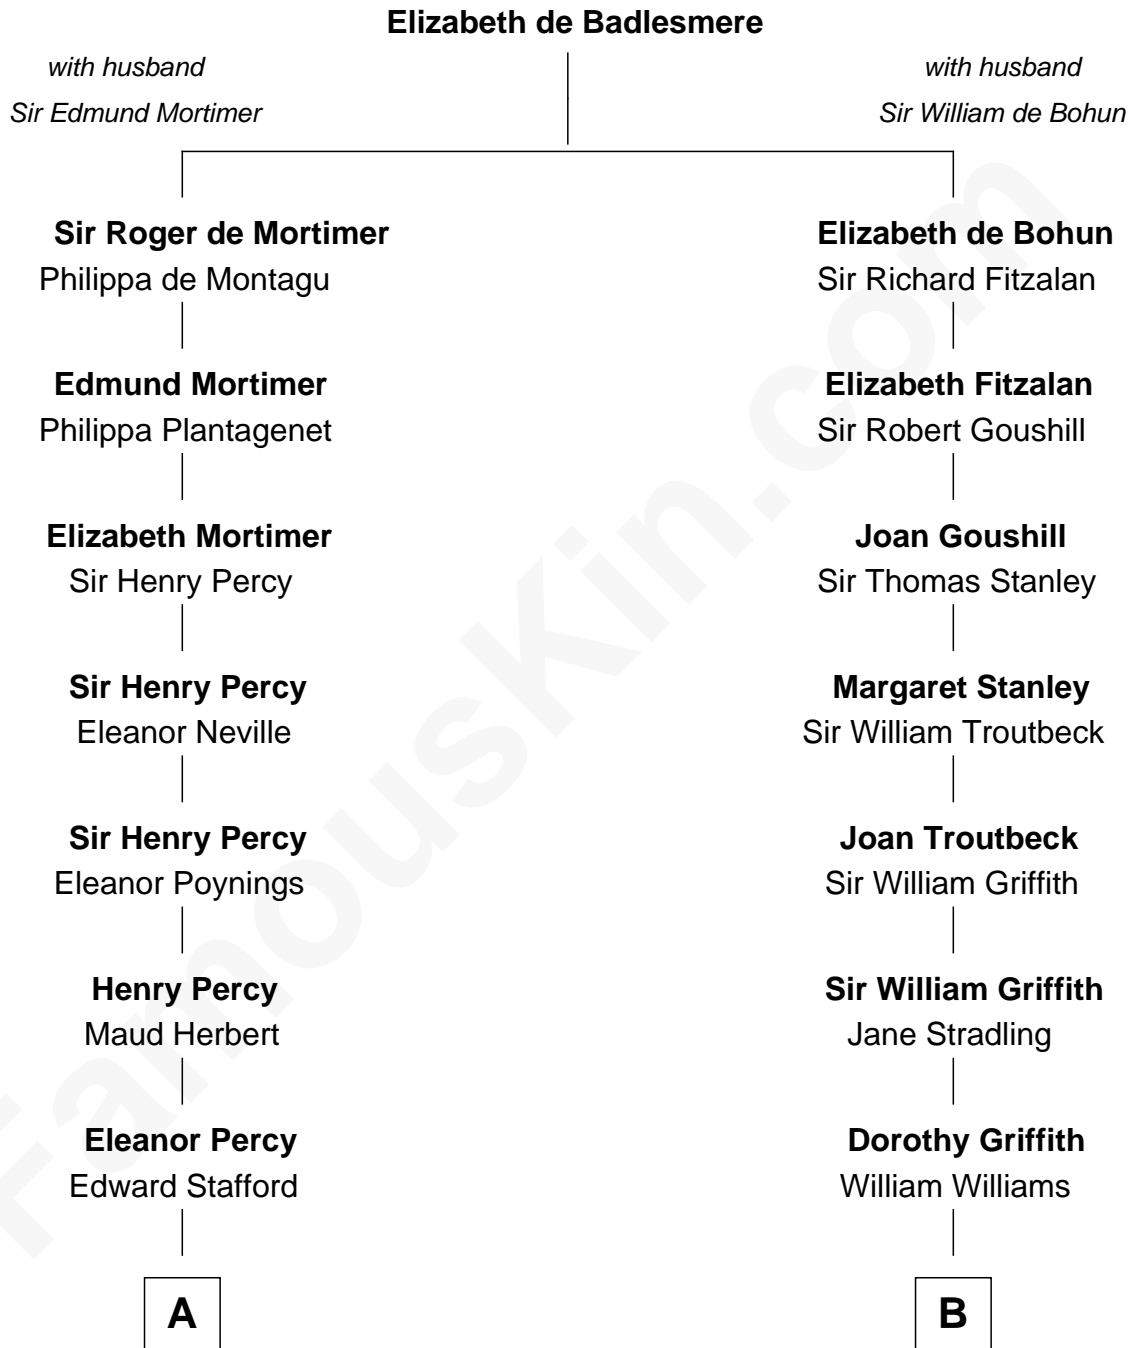

FamousKin.com Relationship Chart of

Daniel Carroll

Signer of the U.S. Constitution

15th cousin of

Oliver Wendell Holmes, Sr.

American "Fireside" Poet

A

Mary Stafford
George Neville

Daniel Carroll

Signer of the U.S. Constitution

B

Jane Williams
William Coytmore

Rowland Coytmore
Katherine Myles

Elizabeth Coytmore
William Tyng

Mercy Tyng
Samuel Bradstreet

Mercy Bradstreet
Dr. James Oliver