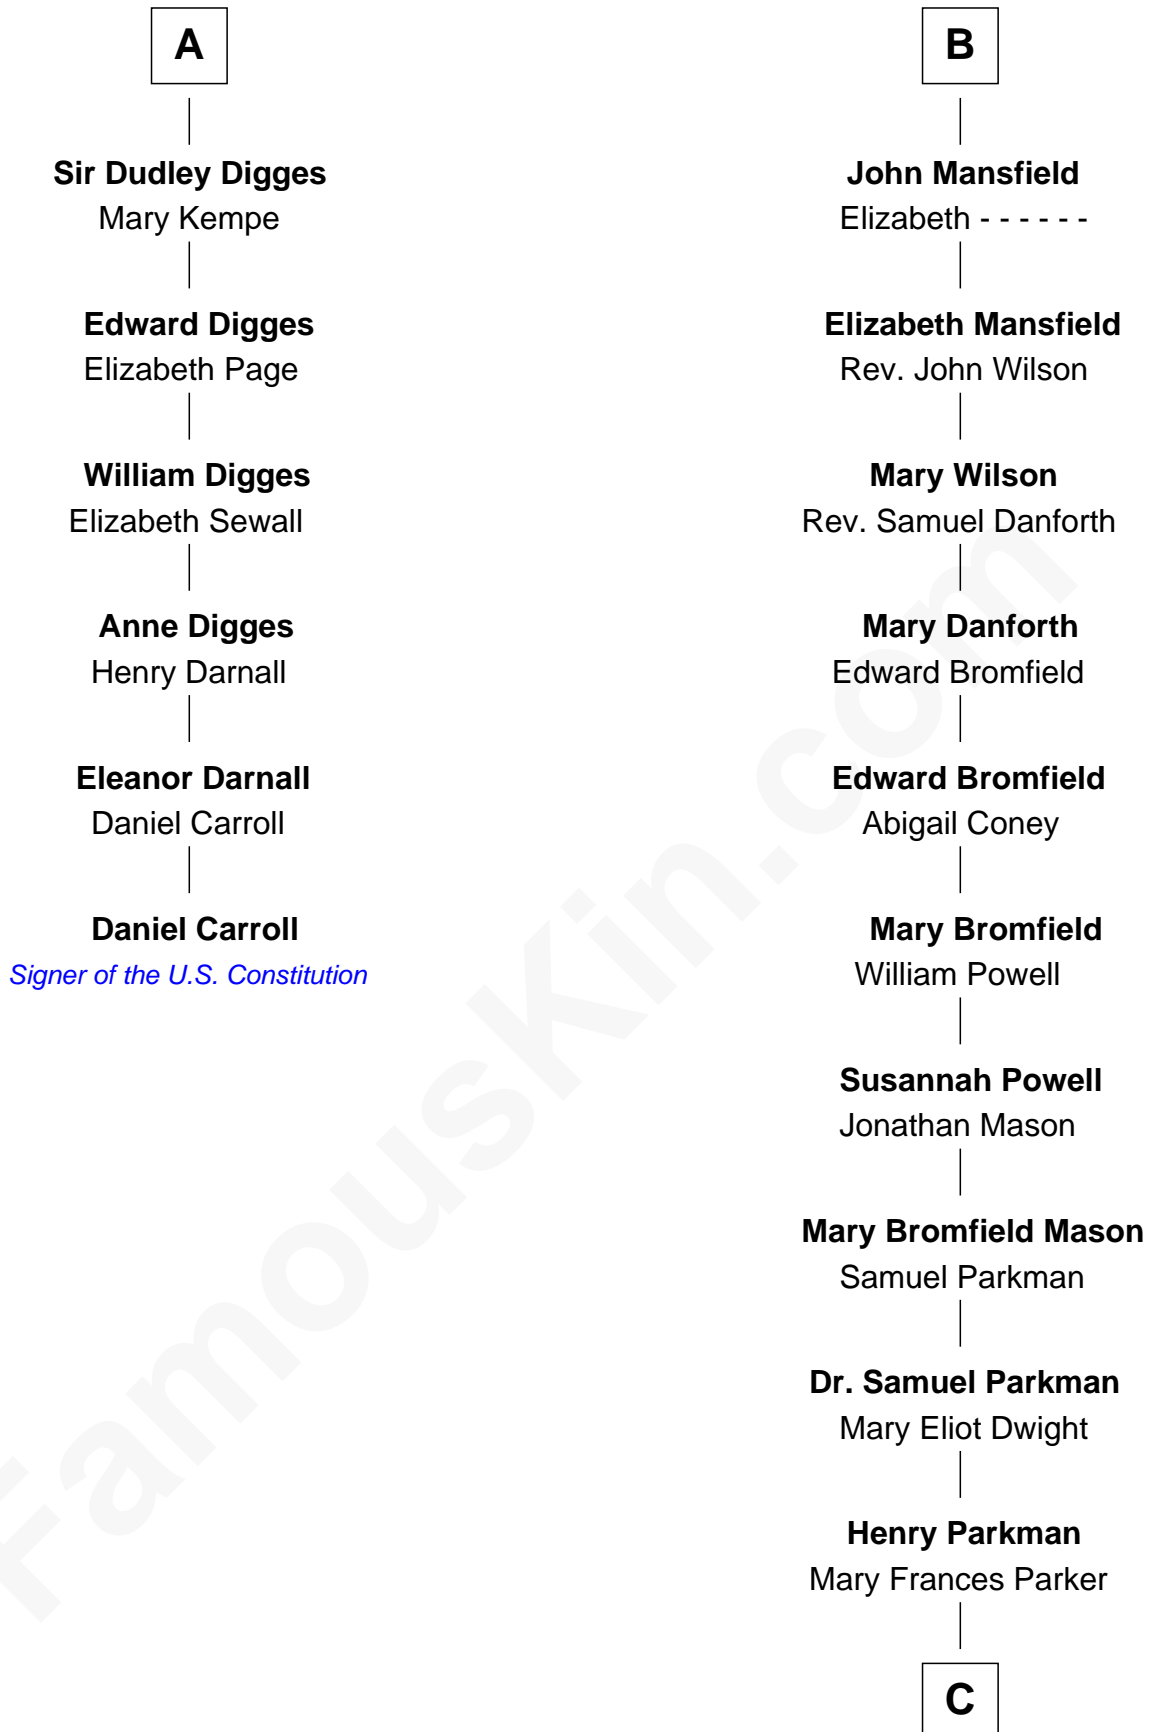

FamousKin.com Relationship Chart of

Daniel Carroll

Signer of the U.S. Constitution

12th cousin 6 times removed of

Endicott Peabody

62nd Governor of Massachusetts

Sir Henry Percy
Elizabeth Mortimer

Sir Henry Percy
Eleanor Neville

Sir Henry Percy
Eleanor Poynings

Henry Percy
Maud Herbert

Eleanor Percy
Edward Stafford

Mary Stafford
George Neville

Ursula Neville
Sir Warham St. Leger

Anne St. Leger
Thomas Digges

A

Elizabeth Percy
Sir John Clifford

Thomas Clifford
Joan Dacre

John Clifford
Margaret Bromflete

Henry Clifford
Anne St. John

Elizabeth Clifford
Sir Ralph Bowes

Margery Bowes
Sir Ralph Eure

Anne Eure
Lancelot Mansfield

B

C

Mary Elizabeth Parkman
Rt. Rev. Malcolm Endicott Peabody

Endicott Peabody
62nd Governor of Massachusetts

FamousKin.com