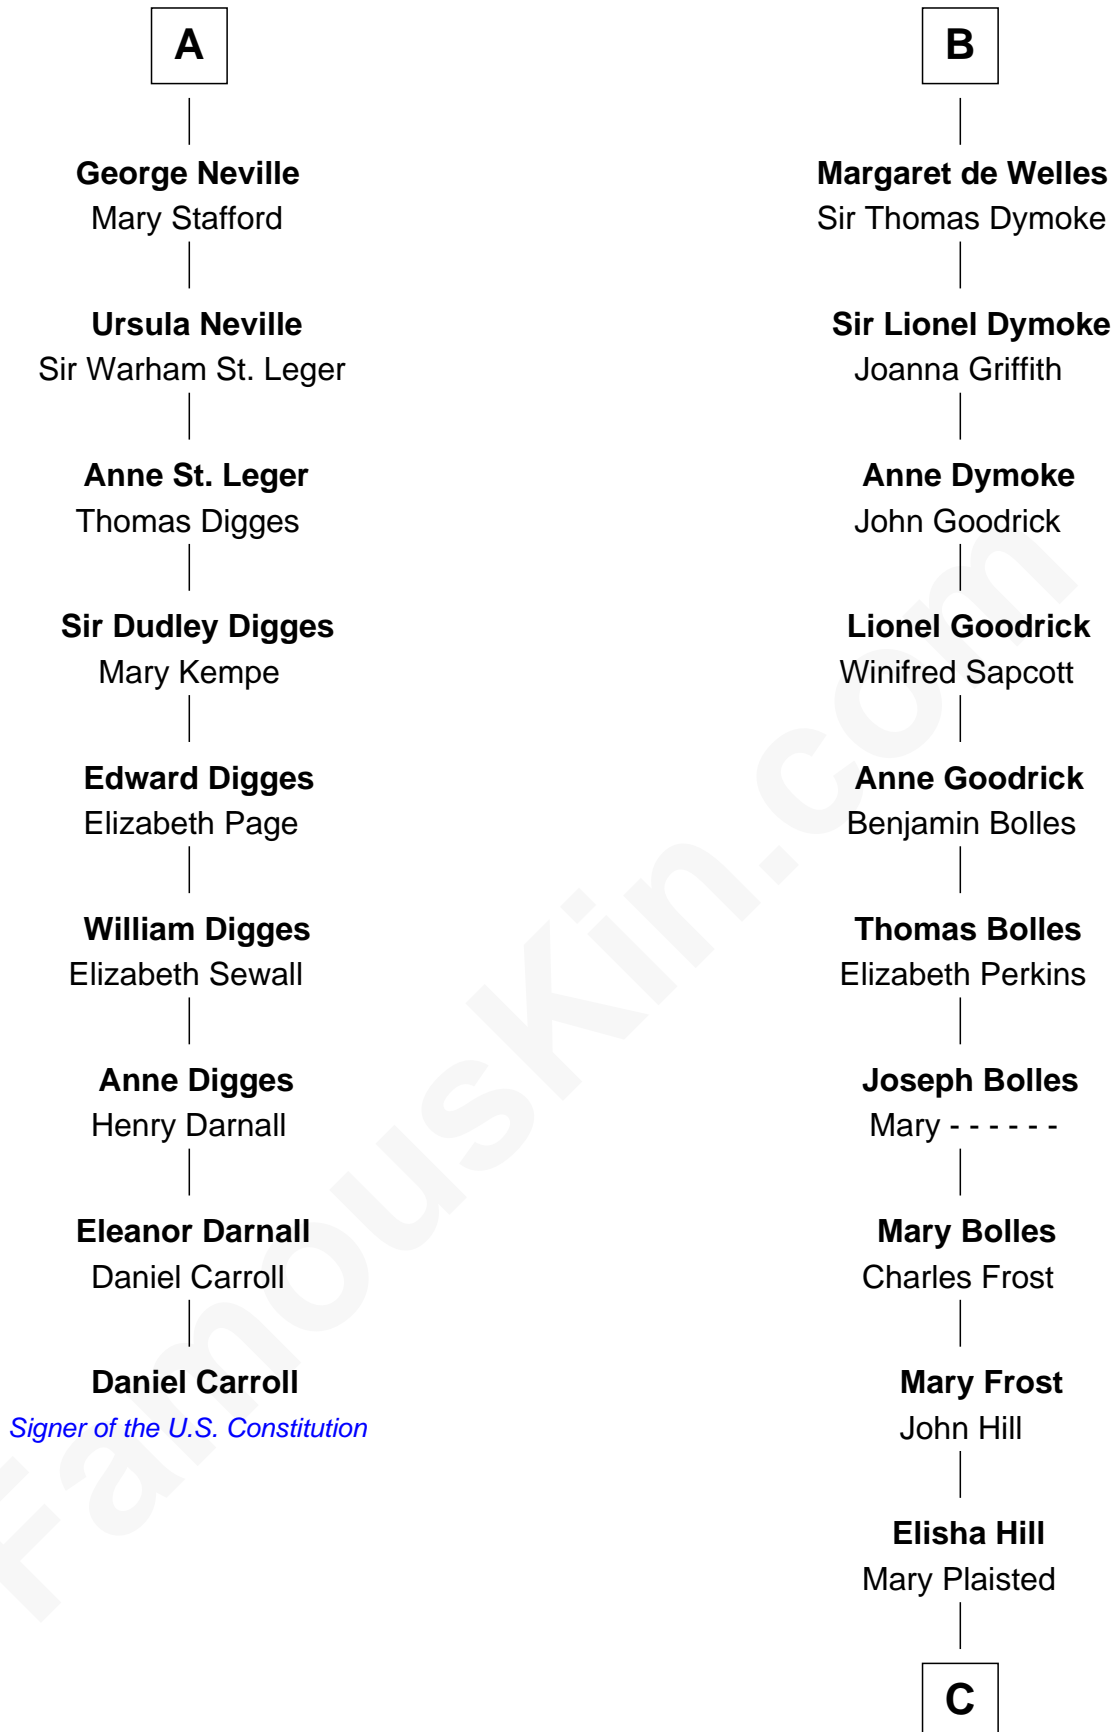

FamousKin.com

Relationship Chart of

Daniel Carroll

Signer of the U.S. Constitution

15th cousin 4 times removed of

Ichabod Goodwin

27th Governor of New Hampshire

C

Hannah Hill

Dominicus Goodwin

Samuel Goodwin

Anna Thompson Gerrish

Ichabod Goodwin

27th Governor of New Hampshire

FamousKin.com