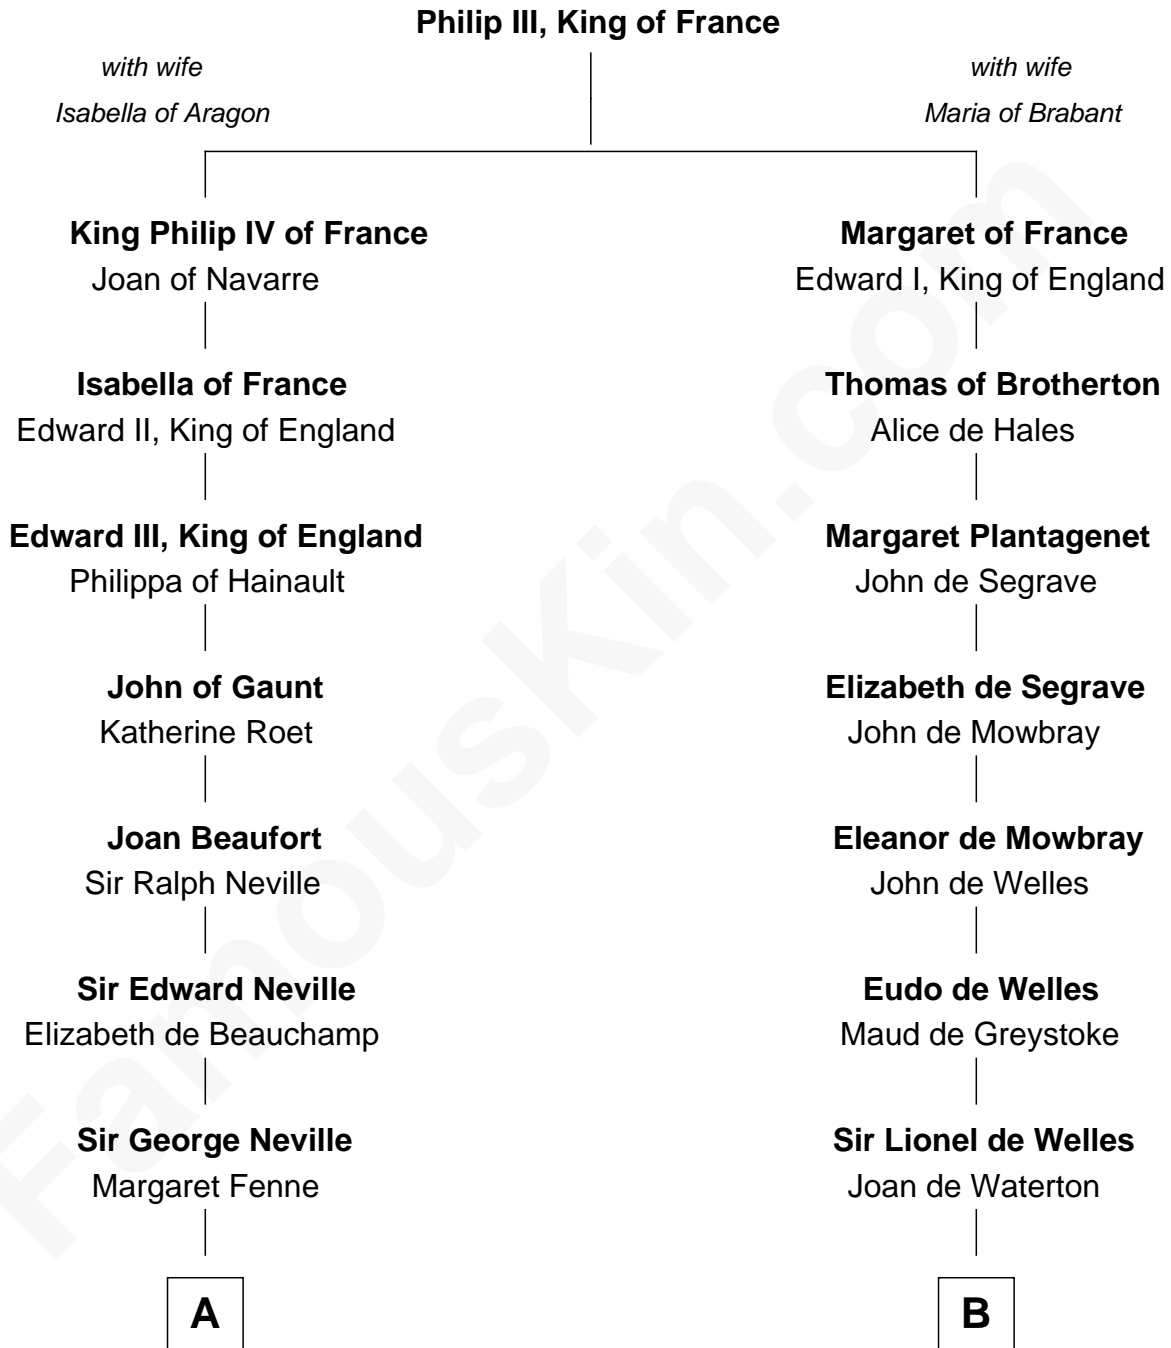

FamousKin.com

Relationship Chart of

Daniel Carroll

Signer of the U.S. Constitution

15th cousin 4 times removed of

Ichabod Goodwin

27th Governor of New Hampshire

C

Hannah Hill

Dominicus Goodwin

Samuel Goodwin

Anna Thompson Gerrish

Ichabod Goodwin

27th Governor of New Hampshire

FamousKin.com