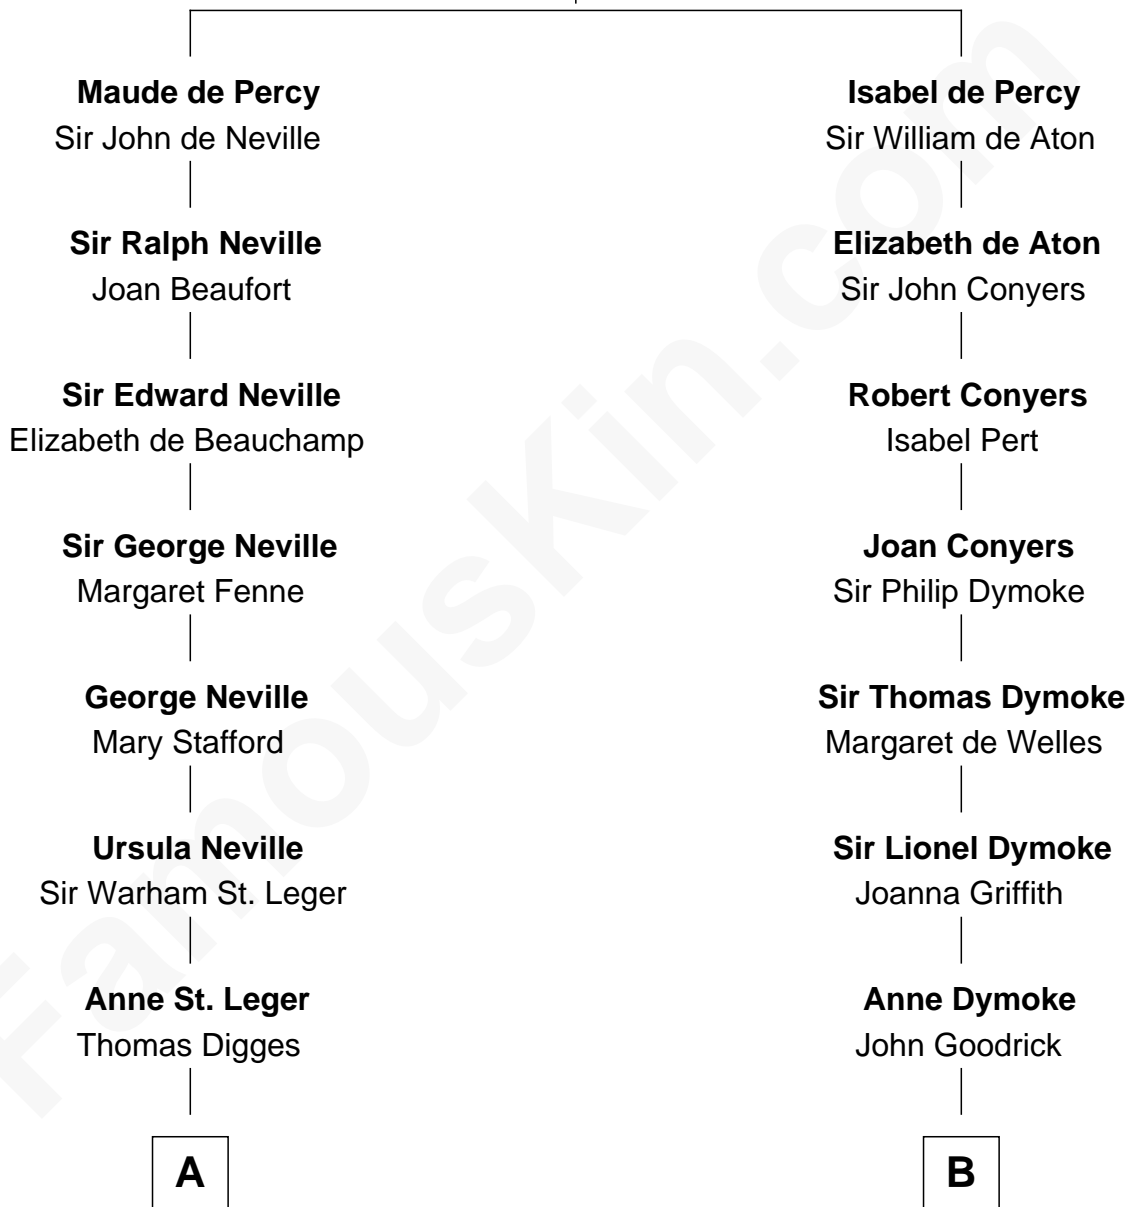

Sir Henry de Percy

Idoine de Clifford