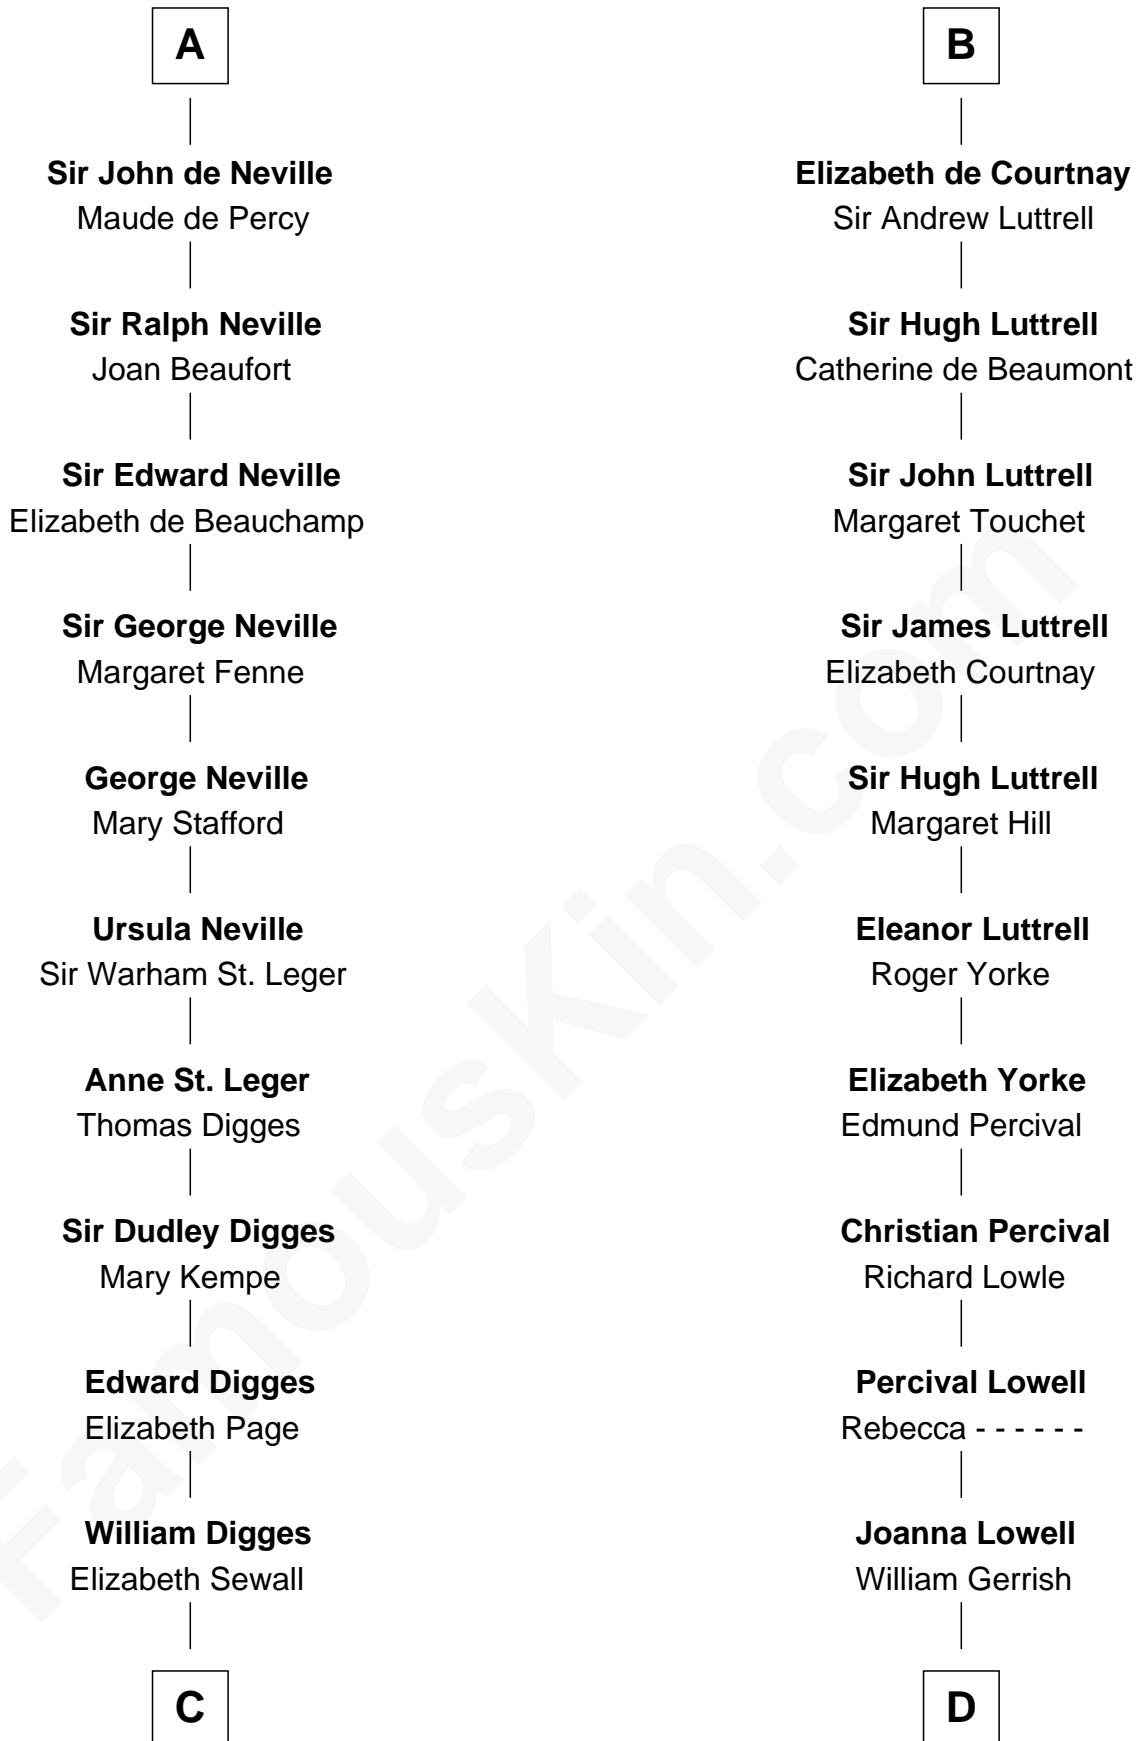

## Relationship Chart of

### Daniel Carroll

*Signer of the U.S. Constitution*

19th cousin 2 times removed of

### Ichabod Goodwin

*27th Governor of New Hampshire*

**C**

**Anne Digges**  
Henry Darnall

**Eleanor Darnall**  
Daniel Carroll

**Daniel Carroll**  
*Signer of the U.S. Constitution*

**D**

**John Gerrish**  
Elizabeth Waldron