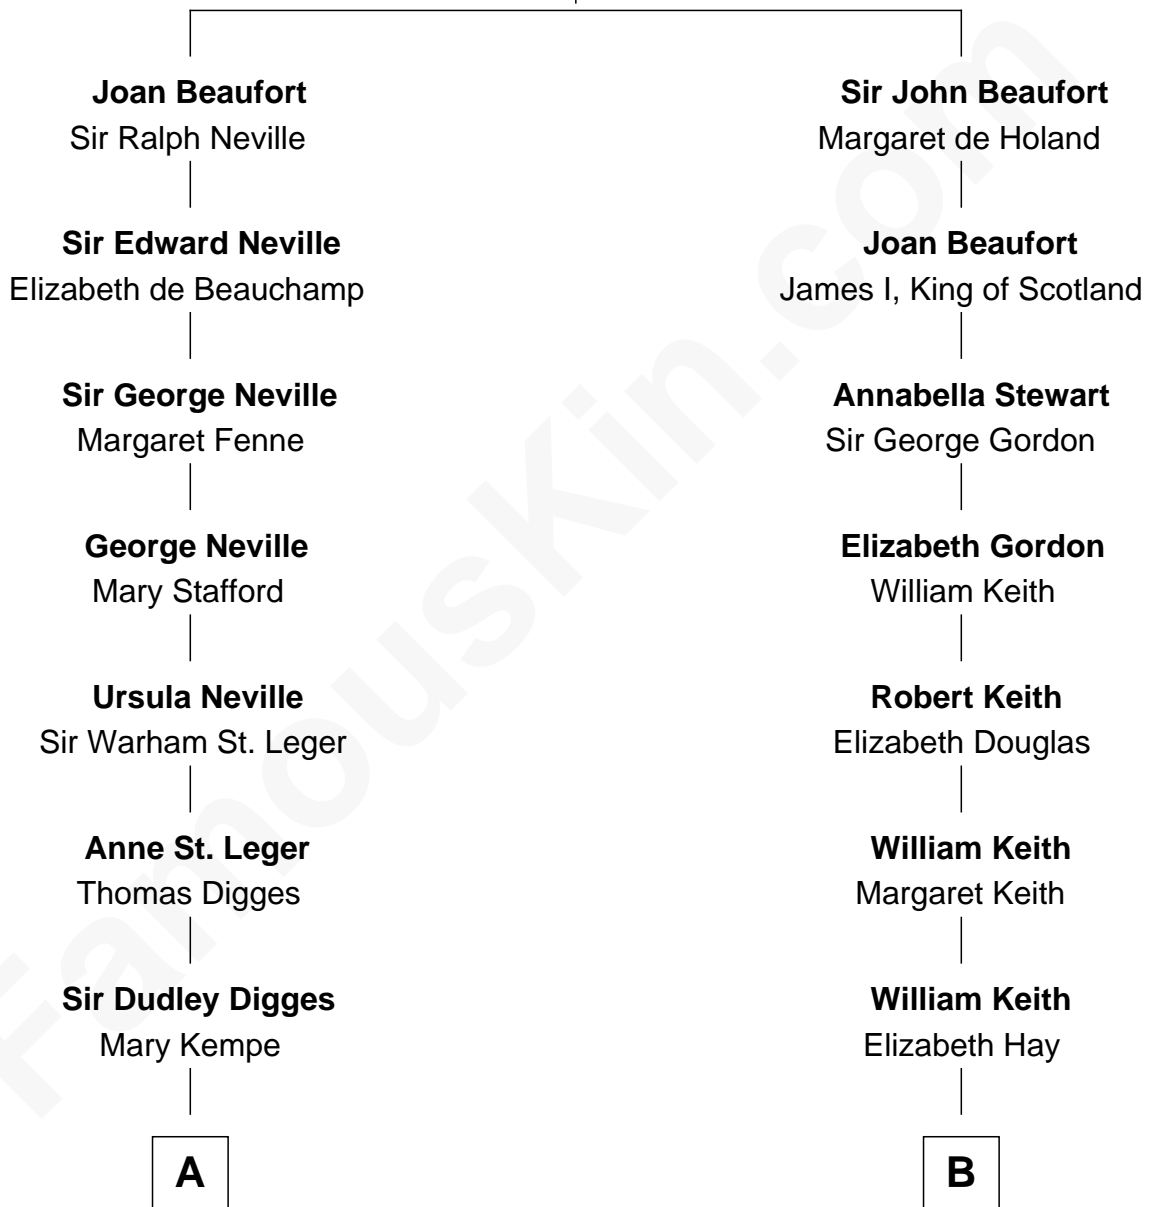

# FamousKin.com Relationship Chart of

**Daniel Carroll**

*Signer of the U.S. Constitution*

11th cousin 8 times removed of

**Wernher von Braun**

*Rocket Scientist*

**John of Gaunt**

Katherine Roet

**C**

Marie Eleonore Dorothea von Below

Wernher von Quistorp

Emmy von Quistorp

Magnus von Braun

Wernher von Braun

*Rocket Scientist*

FamousKin.com