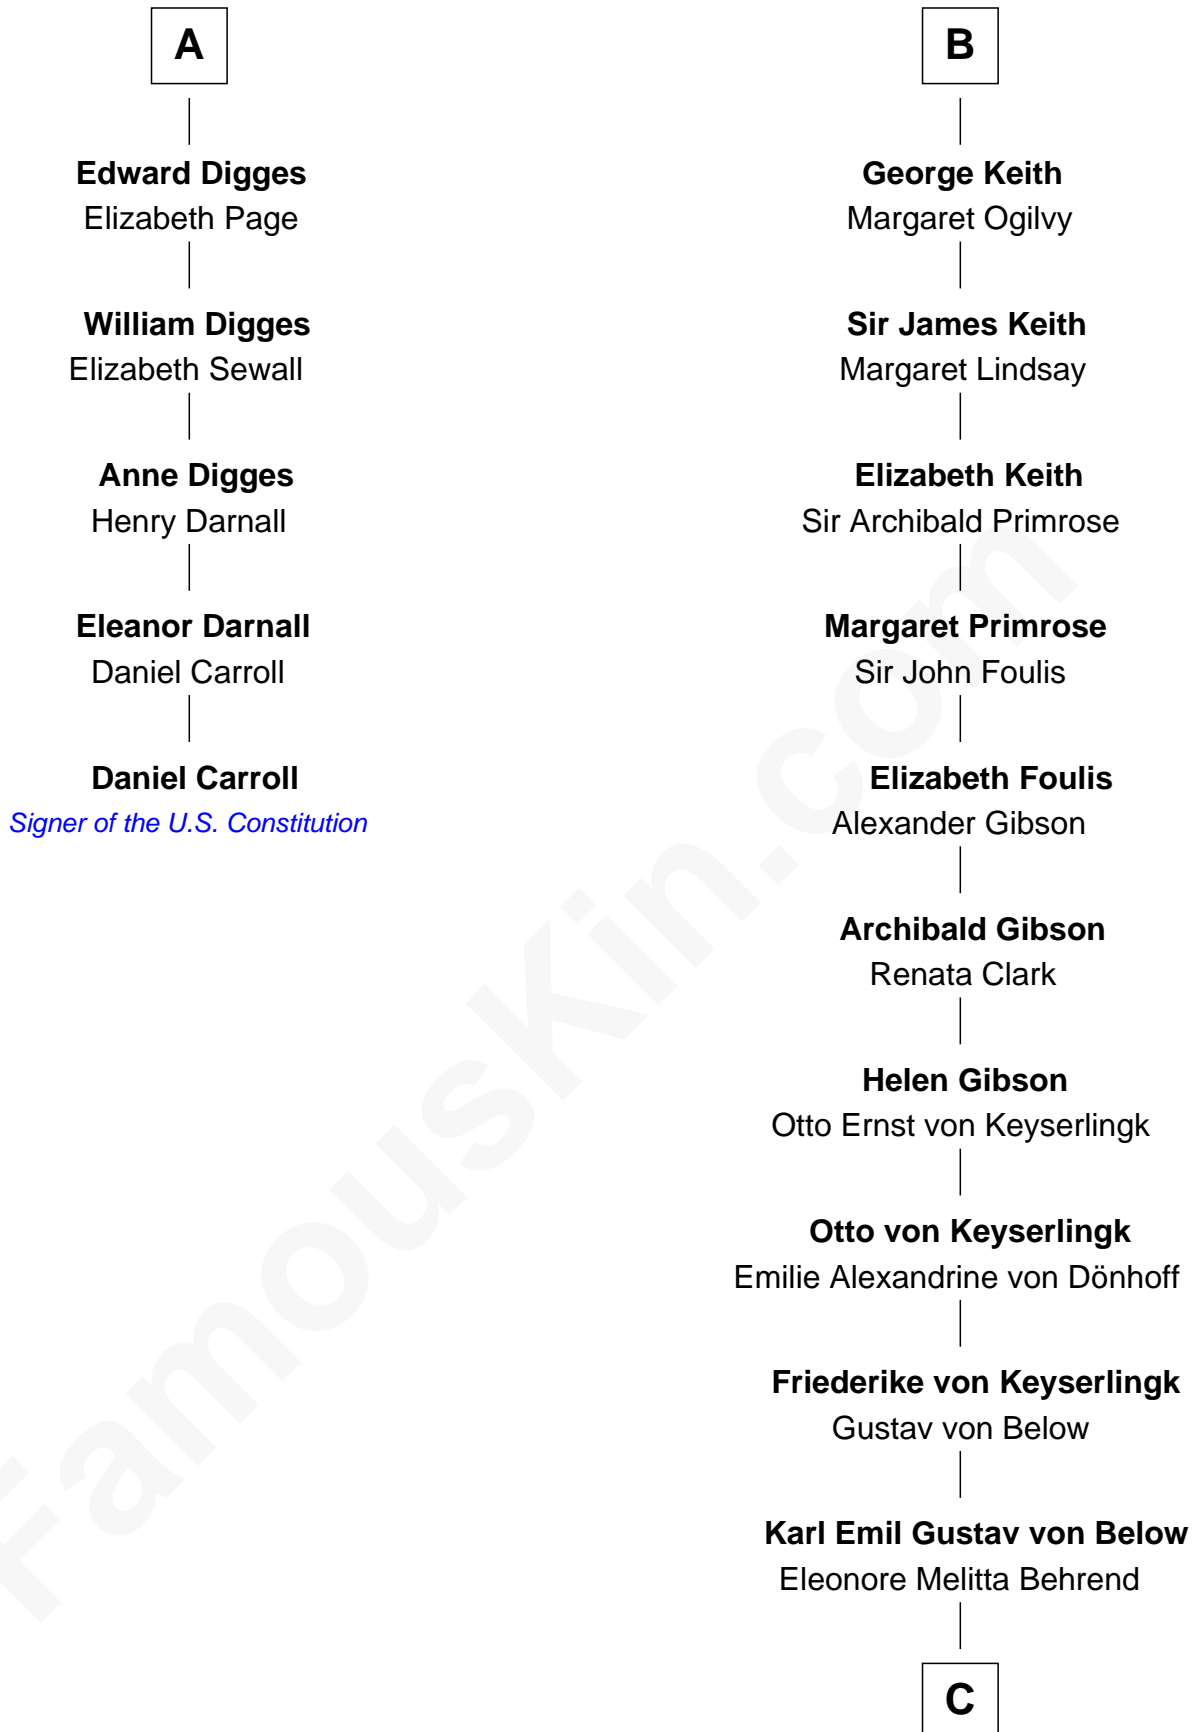

# FamousKin.com Relationship Chart of

**Daniel Carroll**

*Signer of the U.S. Constitution*

11th cousin 8 times removed of

**Wernher von Braun**

*Rocket Scientist*

**John of Gaunt**

Katherine Roet

**C**

Marie Eleonore Dorothea von Below

Wernher von Quistorp

Emmy von Quistorp

Magnus von Braun

Wernher von Braun

*Rocket Scientist*

FamousKin.com