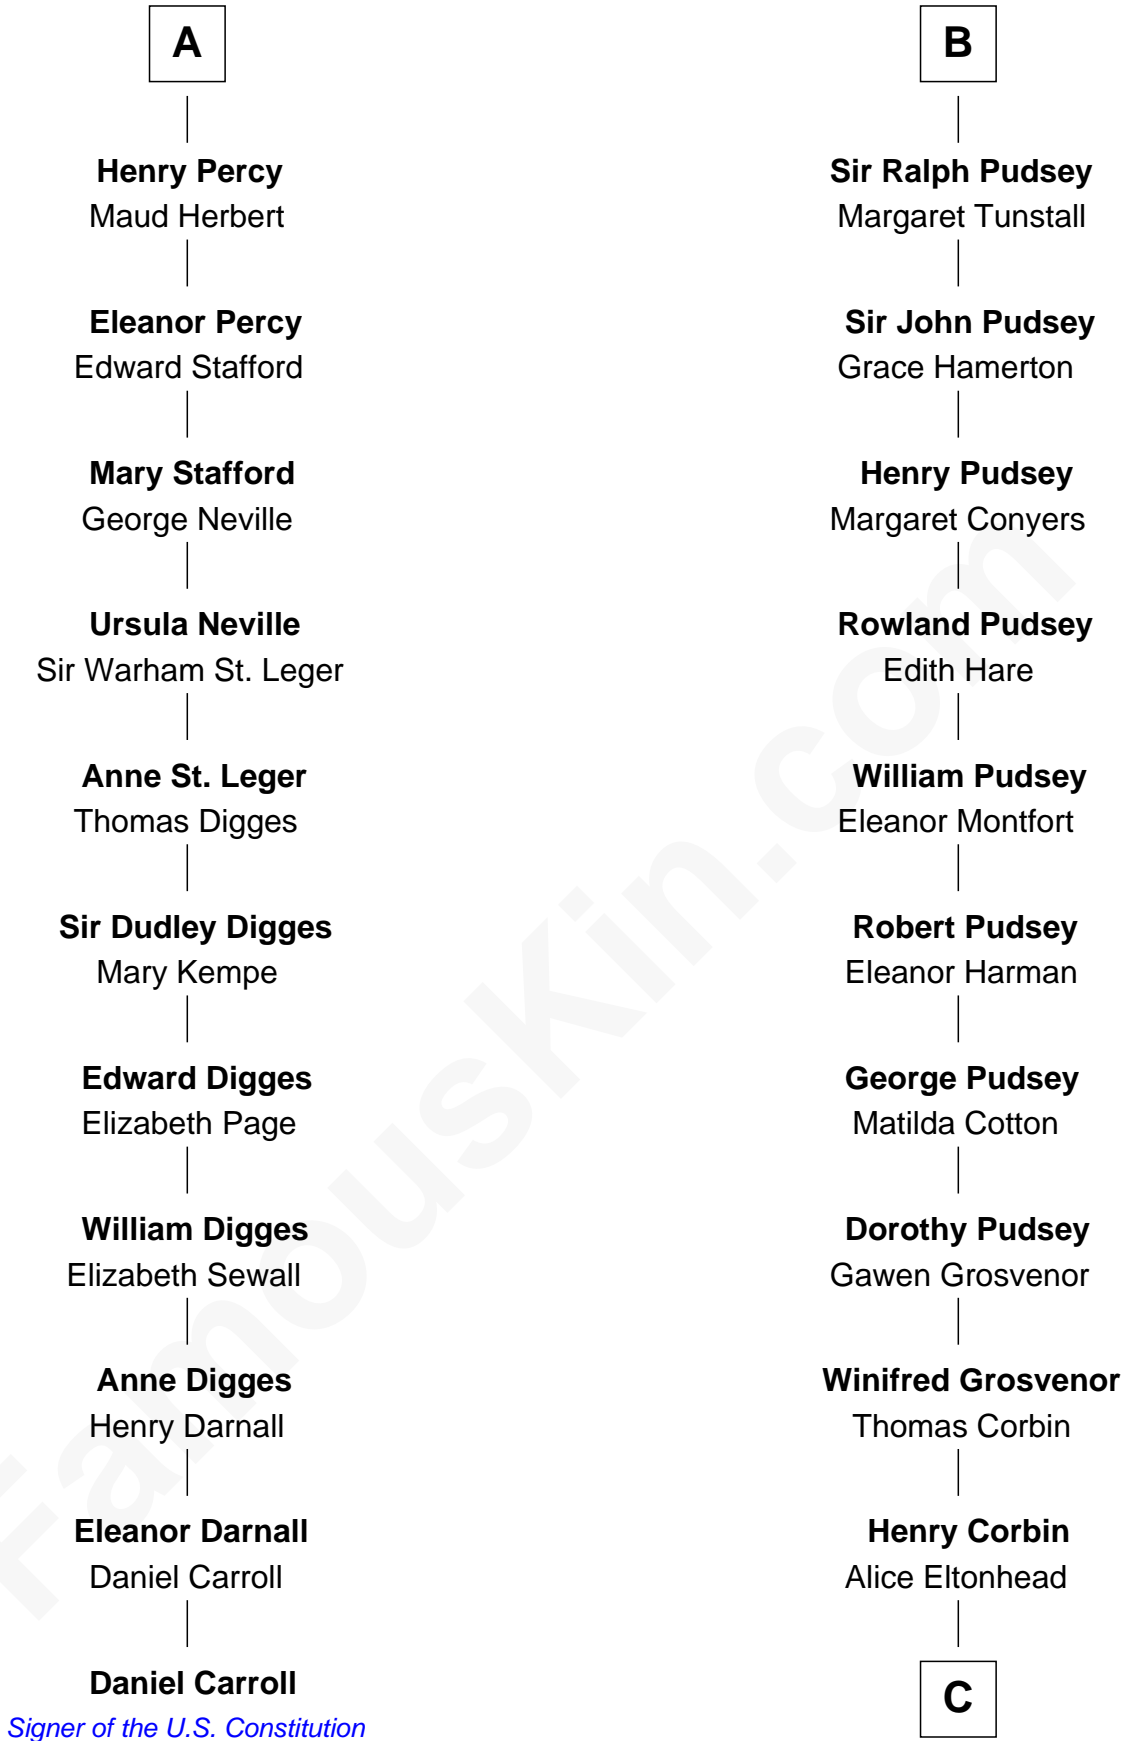

## Relationship Chart of

### Daniel Carroll

*Signer of the U.S. Constitution*

17th cousin 2 times removed of

### Richard Henry Lee

*Signer of the Declaration of Independence*

**C**

**Laetitia Corbin**

Richard Lee

**Gov. Thomas Lee**

Hannah Ludwell

**Richard Henry Lee**