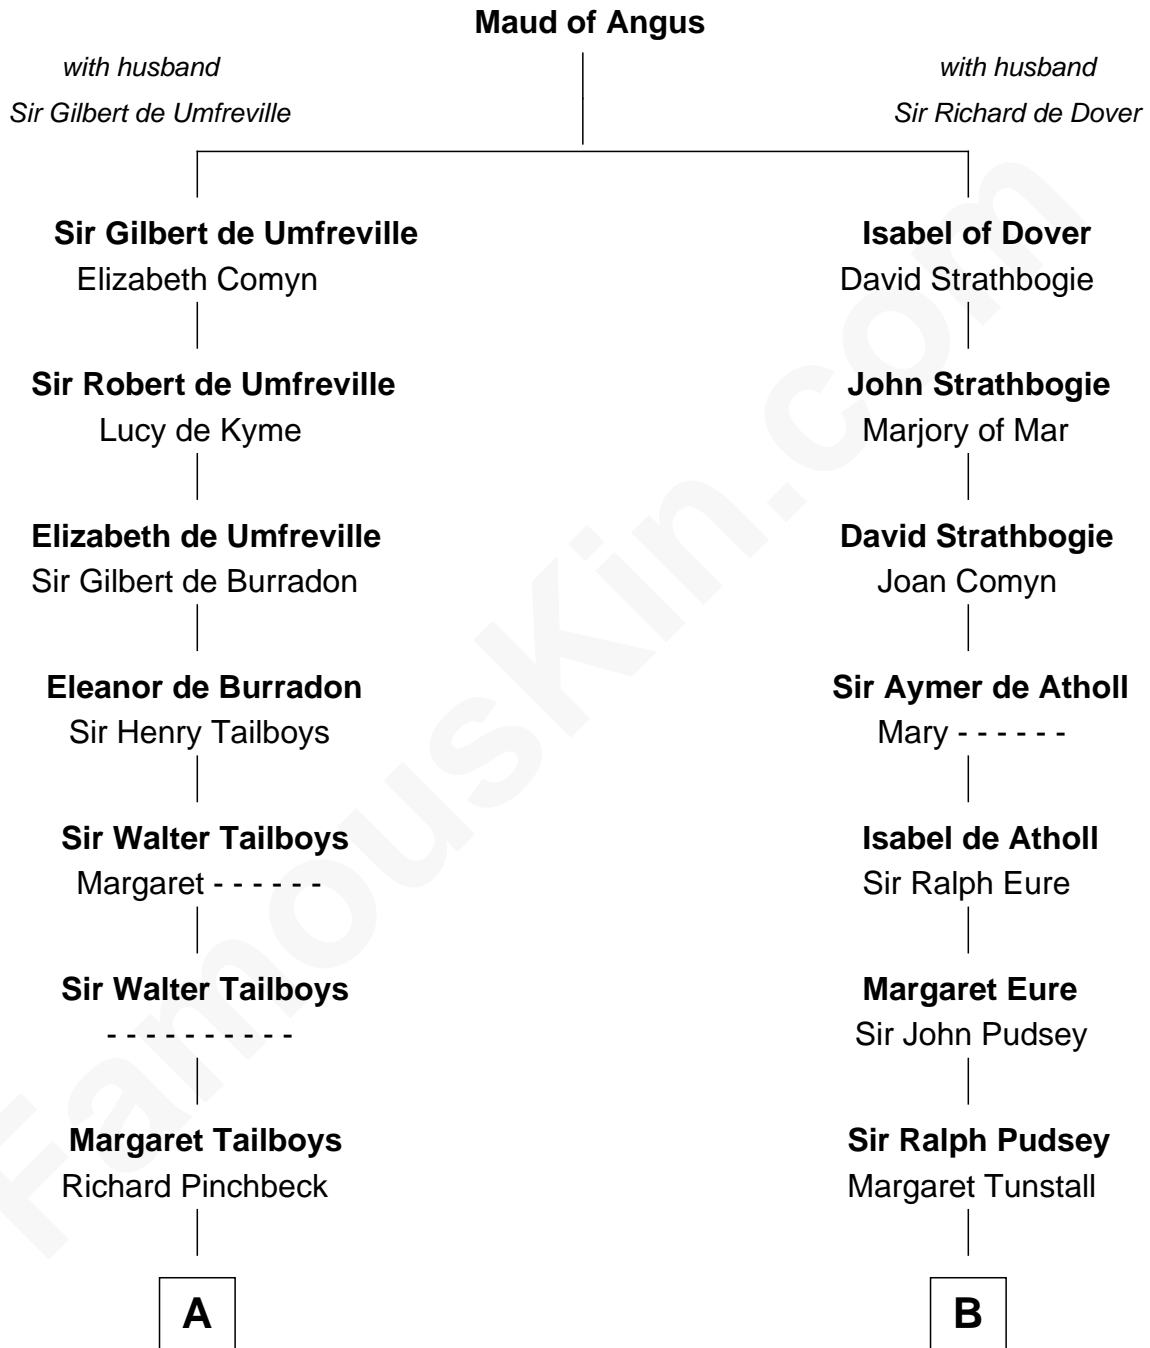

FamousKin.com

Relationship Chart of

Daniel Carroll

Signer of the U.S. Constitution

17th cousin 1 time removed of

Richard Henry Lee

Signer of the Declaration of Independence

C

Gov. Thomas Lee

Hannah Ludwell

Richard Henry Lee

Signer of Declaration of Independence

FamousKin.com