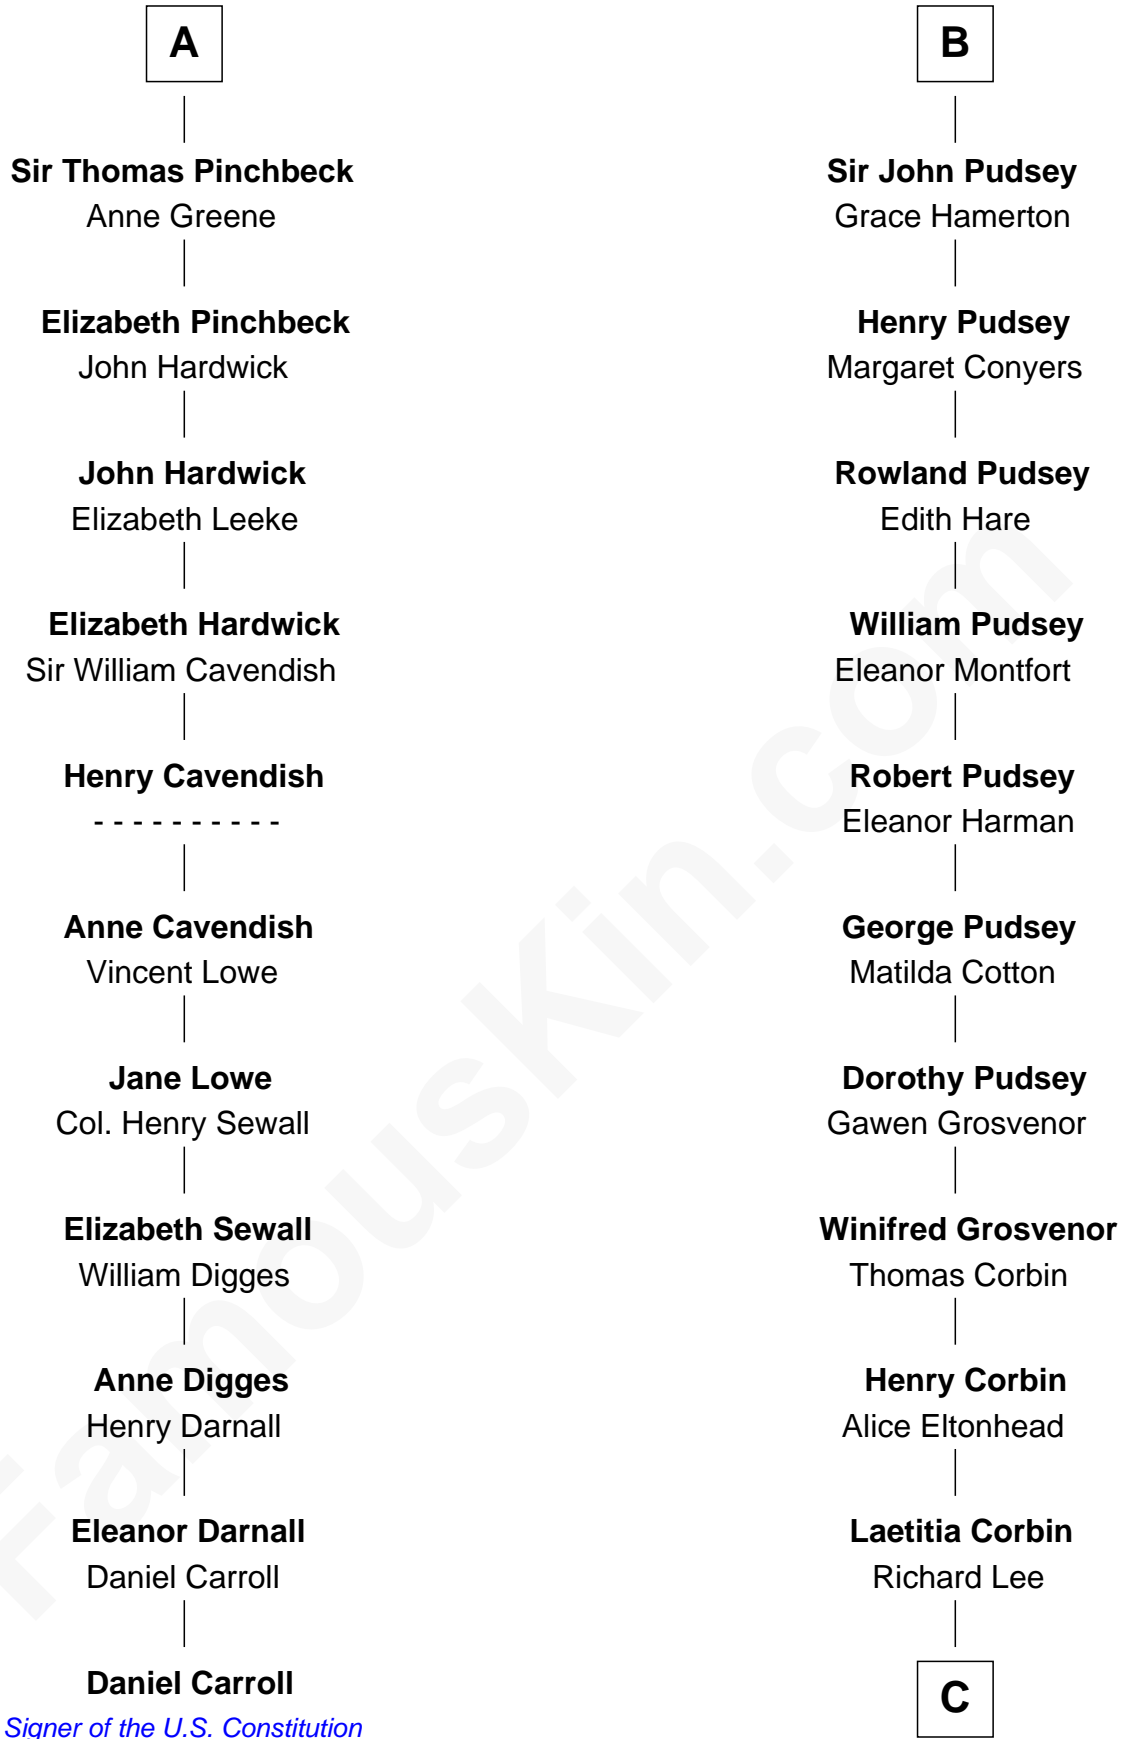

FamousKin.com

Relationship Chart of

Daniel Carroll

Signer of the U.S. Constitution

17th cousin 1 time removed of

Richard Henry Lee

Signer of the Declaration of Independence

C

Gov. Thomas Lee

Hannah Ludwell

Richard Henry Lee

Signer of Declaration of Independence

FamousKin.com