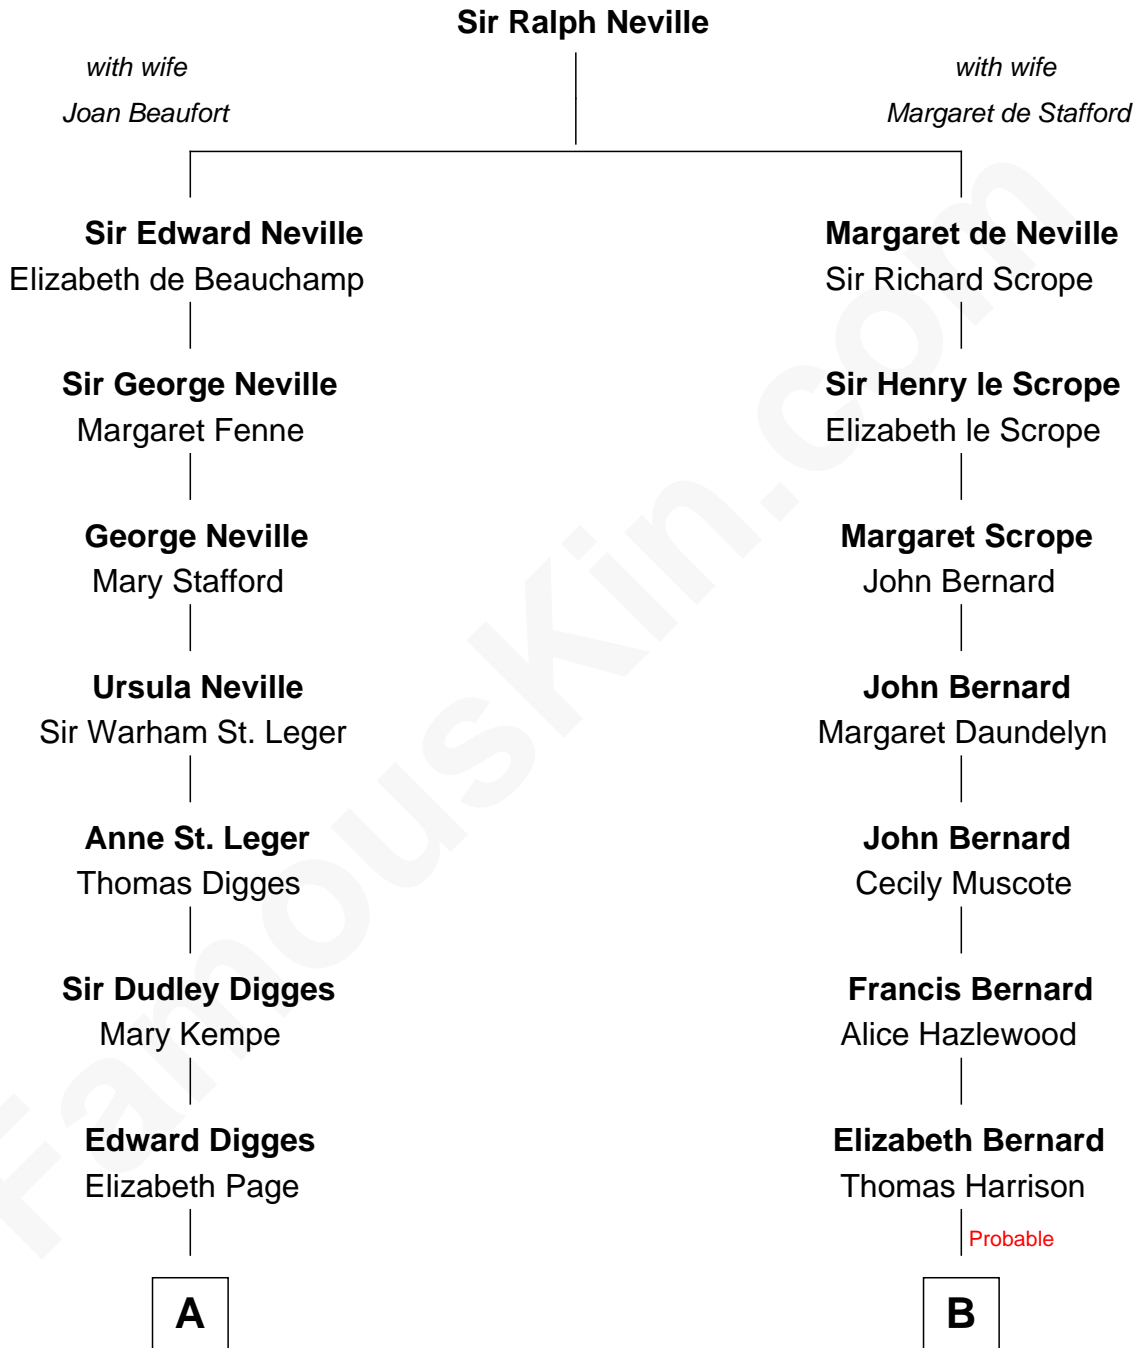

FamousKin.com

Relationship Chart of

Daniel Carroll

Signer of the U.S. Constitution

10th cousin 1 time removed of

Richard Henry Lee

Signer of the Declaration of Independence

A

William Digges
Elizabeth Sewall

Anne Digges
Henry Darnall

Eleanor Darnall
Daniel Carroll

Daniel Carroll
Signer of the U.S. Constitution

B

Benjamin Harrison
Mary - - - - -

Benjamin Harrison
Hannah Churchill

Hannah Harrison
Philip Ludwell