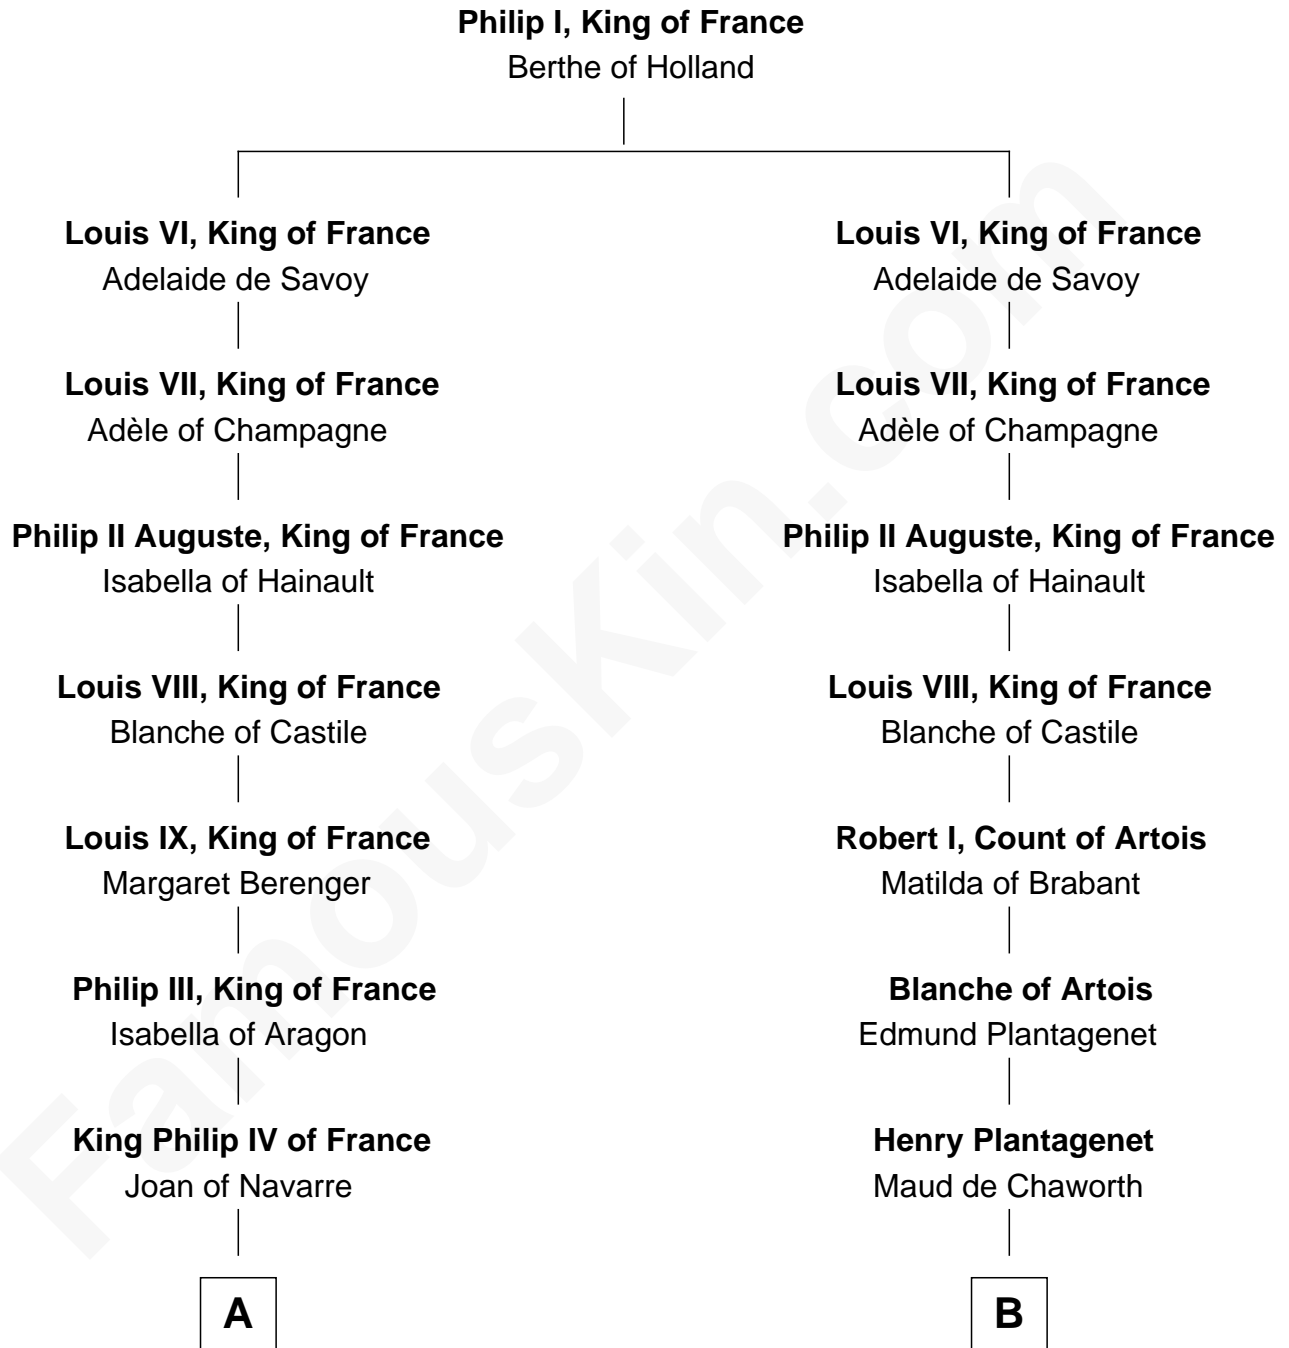

FamousKin.com

Relationship Chart of

Daniel Carroll

Signer of the U.S. Constitution

20th cousin 1 time removed of

Richard Henry Lee

Signer of the Declaration of Independence