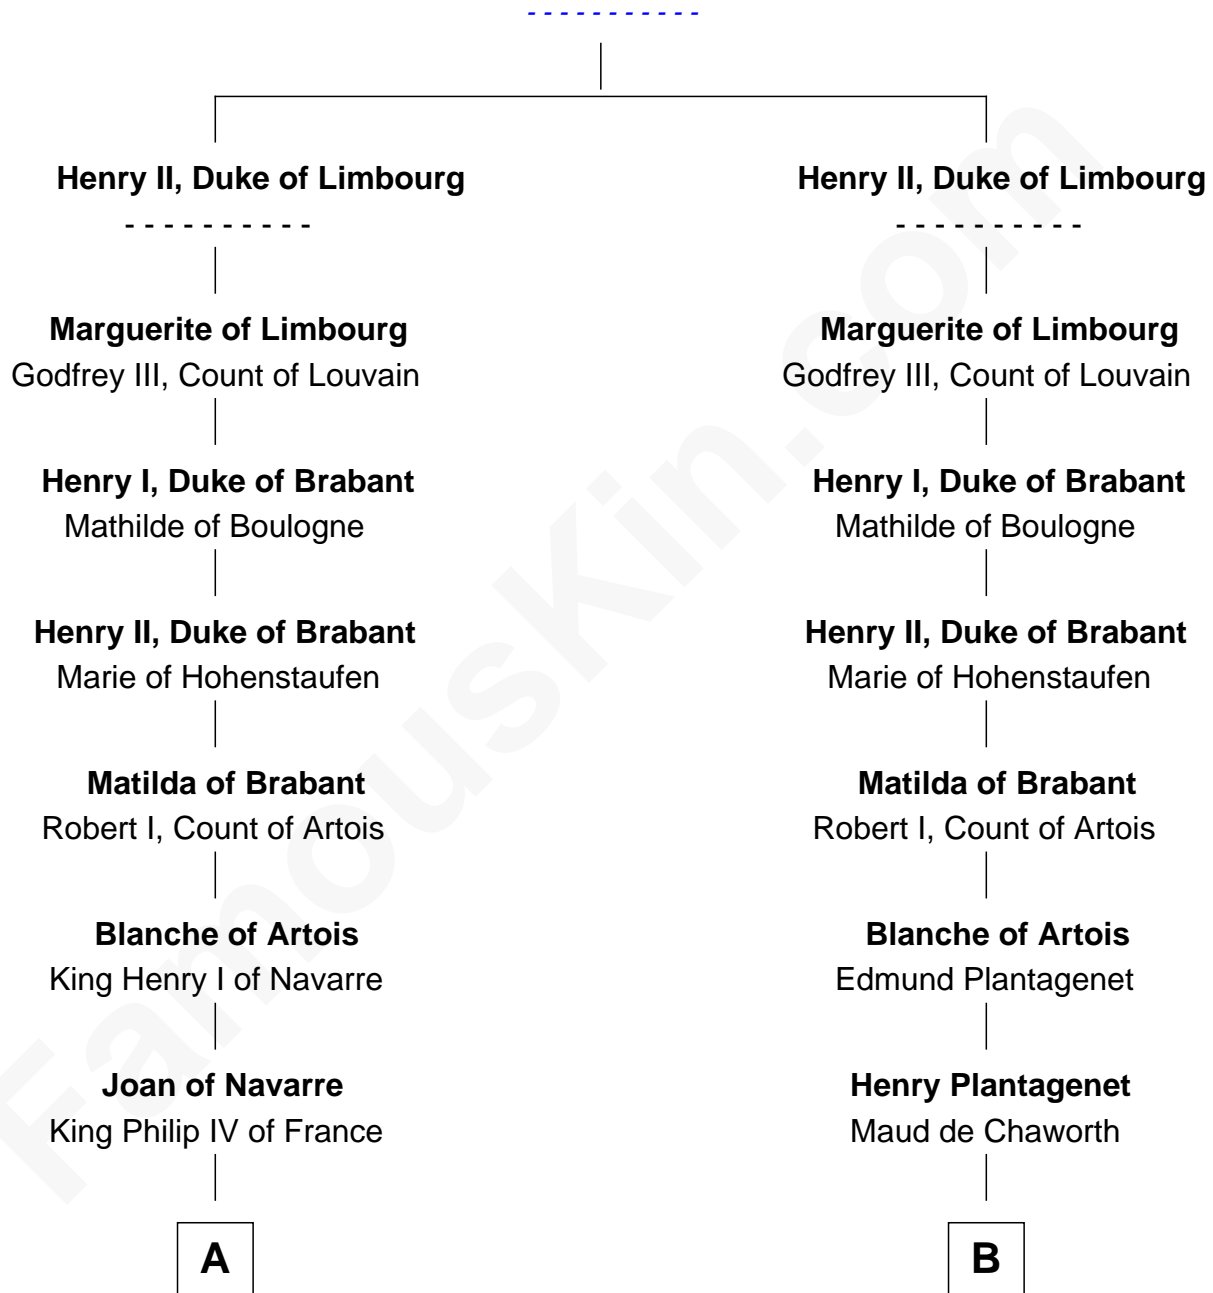

## Relationship Chart of

### Daniel Carroll

*Signer of the U.S. Constitution*

20th cousin 1 time removed of

### Richard Henry Lee

*Signer of the Declaration of Independence*

Waleran, Duke of Lower Lorraine

**C**

**Edward Digges**  
Elizabeth Page

**William Digges**  
Elizabeth Sewall

**Anne Digges**  
Henry Darnall