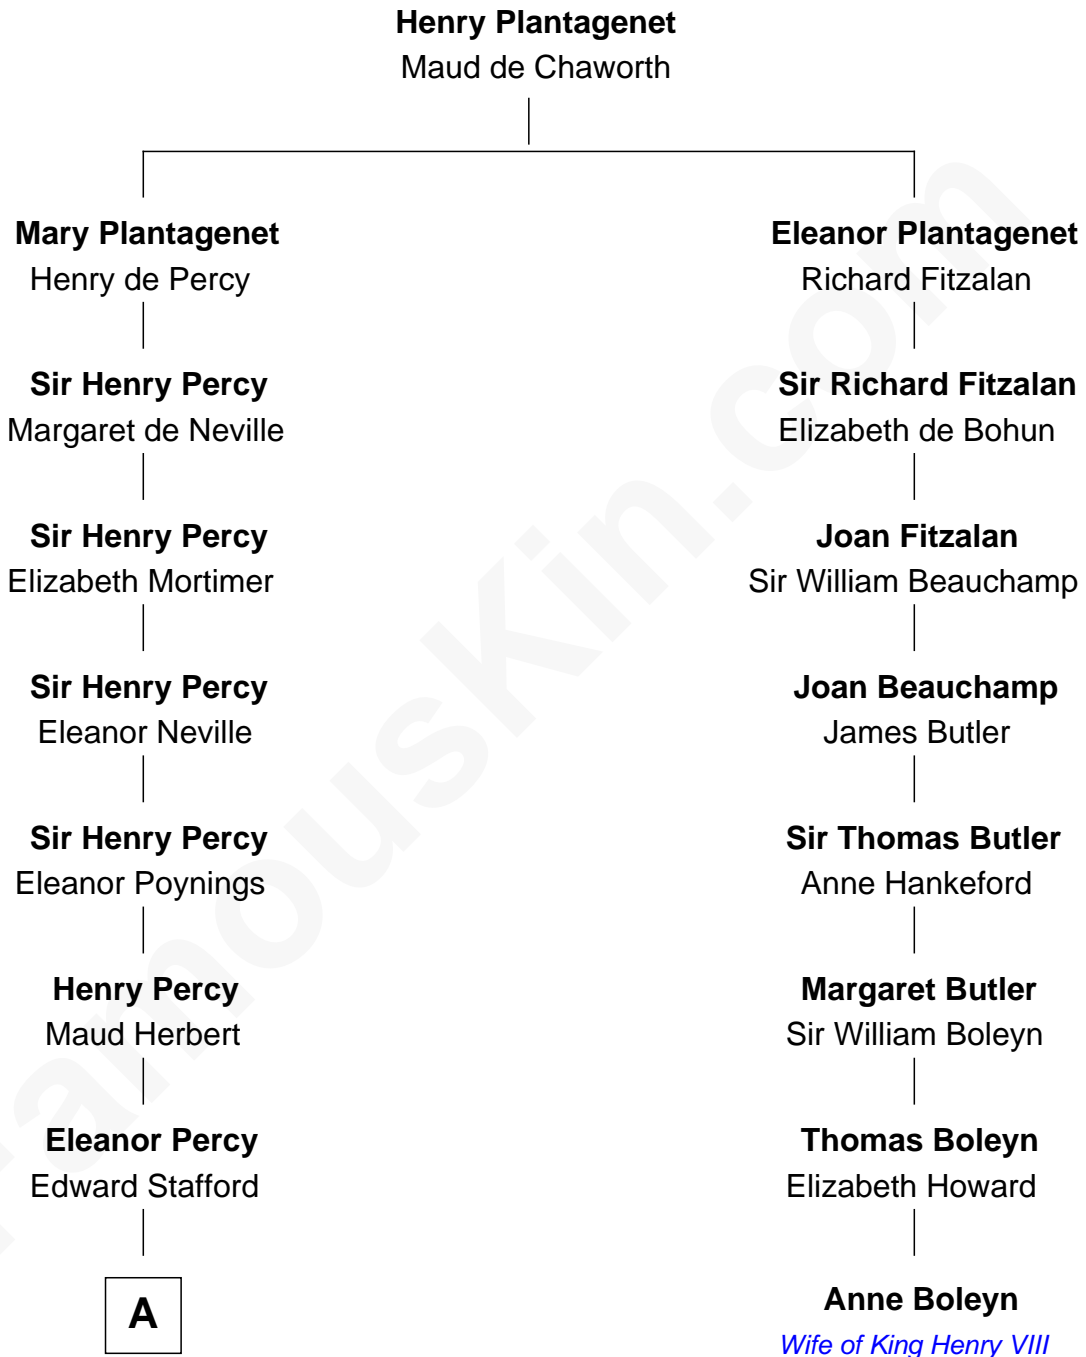

## Relationship Chart of

### Daniel Carroll

*Signer of the U.S. Constitution*

7th cousin 8 times removed of

### Anne Boleyn

*2nd Wife of King Henry VIII*

**A**

—  
**Mary Stafford**  
George Neville

—  
**Ursula Neville**  
Sir Warham St. Leger

—  
**Anne St. Leger**  
Thomas Digges

—  
**Sir Dudley Digges**  
Mary Kempe