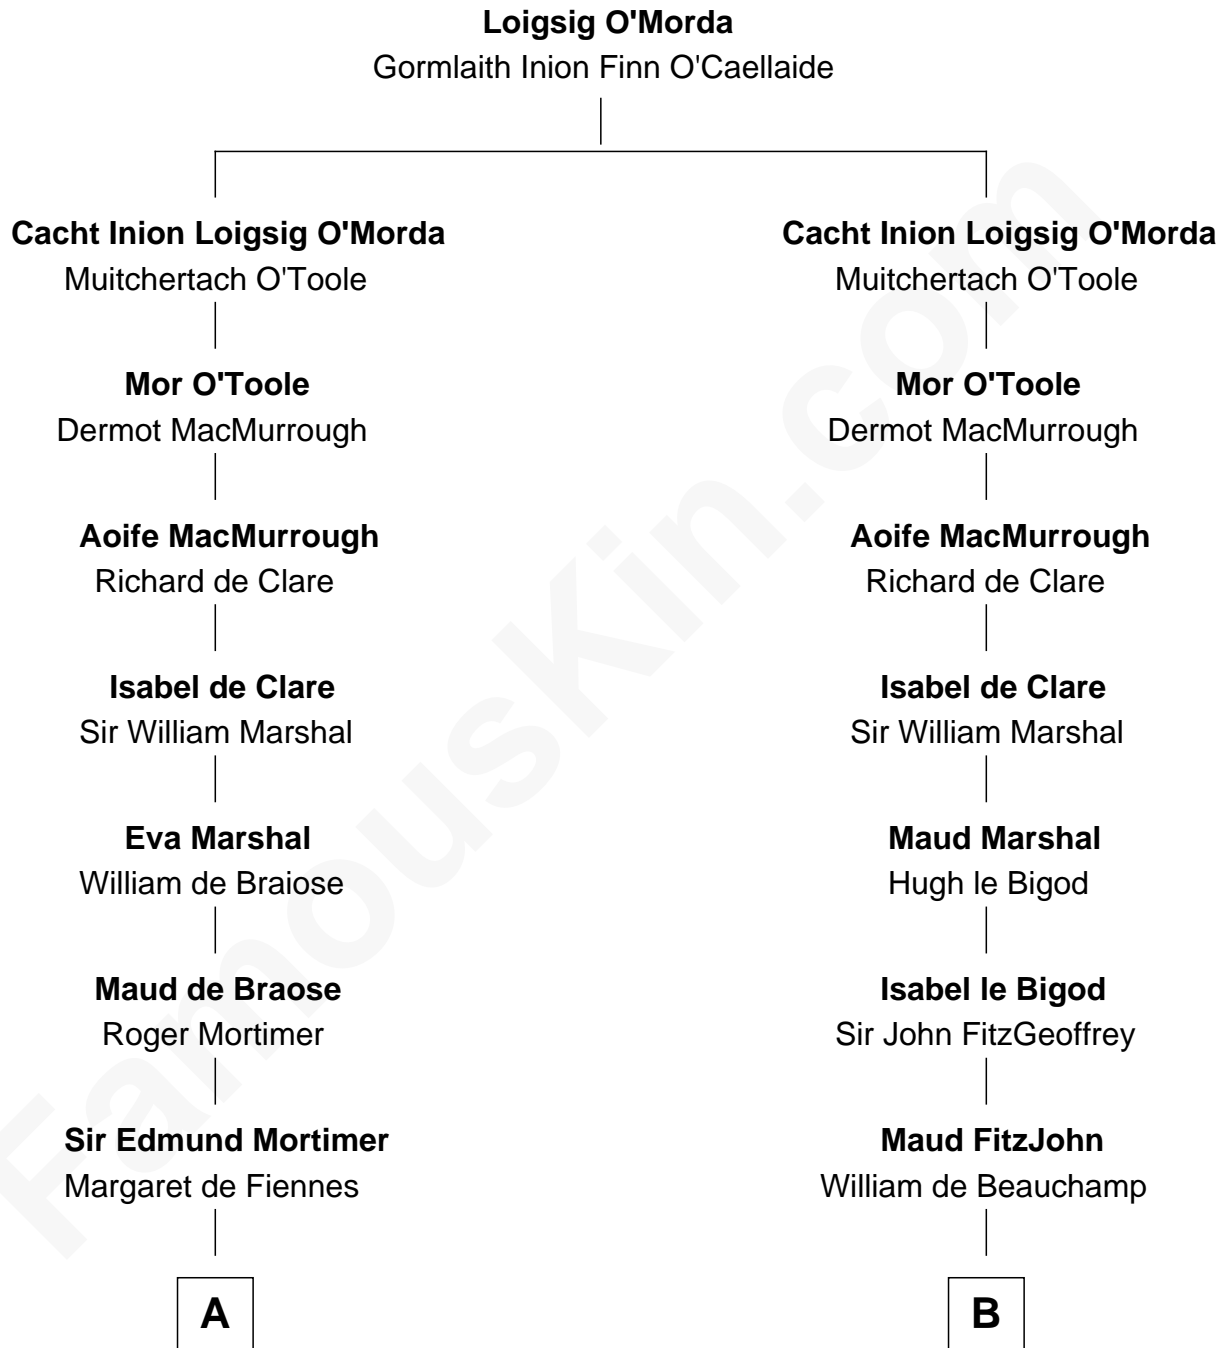

FamousKin.com

Relationship Chart of

Daniel Carroll

Signer of the U.S. Constitution

14th cousin 7 times removed of

Anne Boleyn

2nd Wife of King Henry VIII

C

—
Edward Digges

Elizabeth Page

—
William Digges

Elizabeth Sewall

—
Anne Digges

Henry Darnall

—
Eleanor Darnall

Daniel Carroll