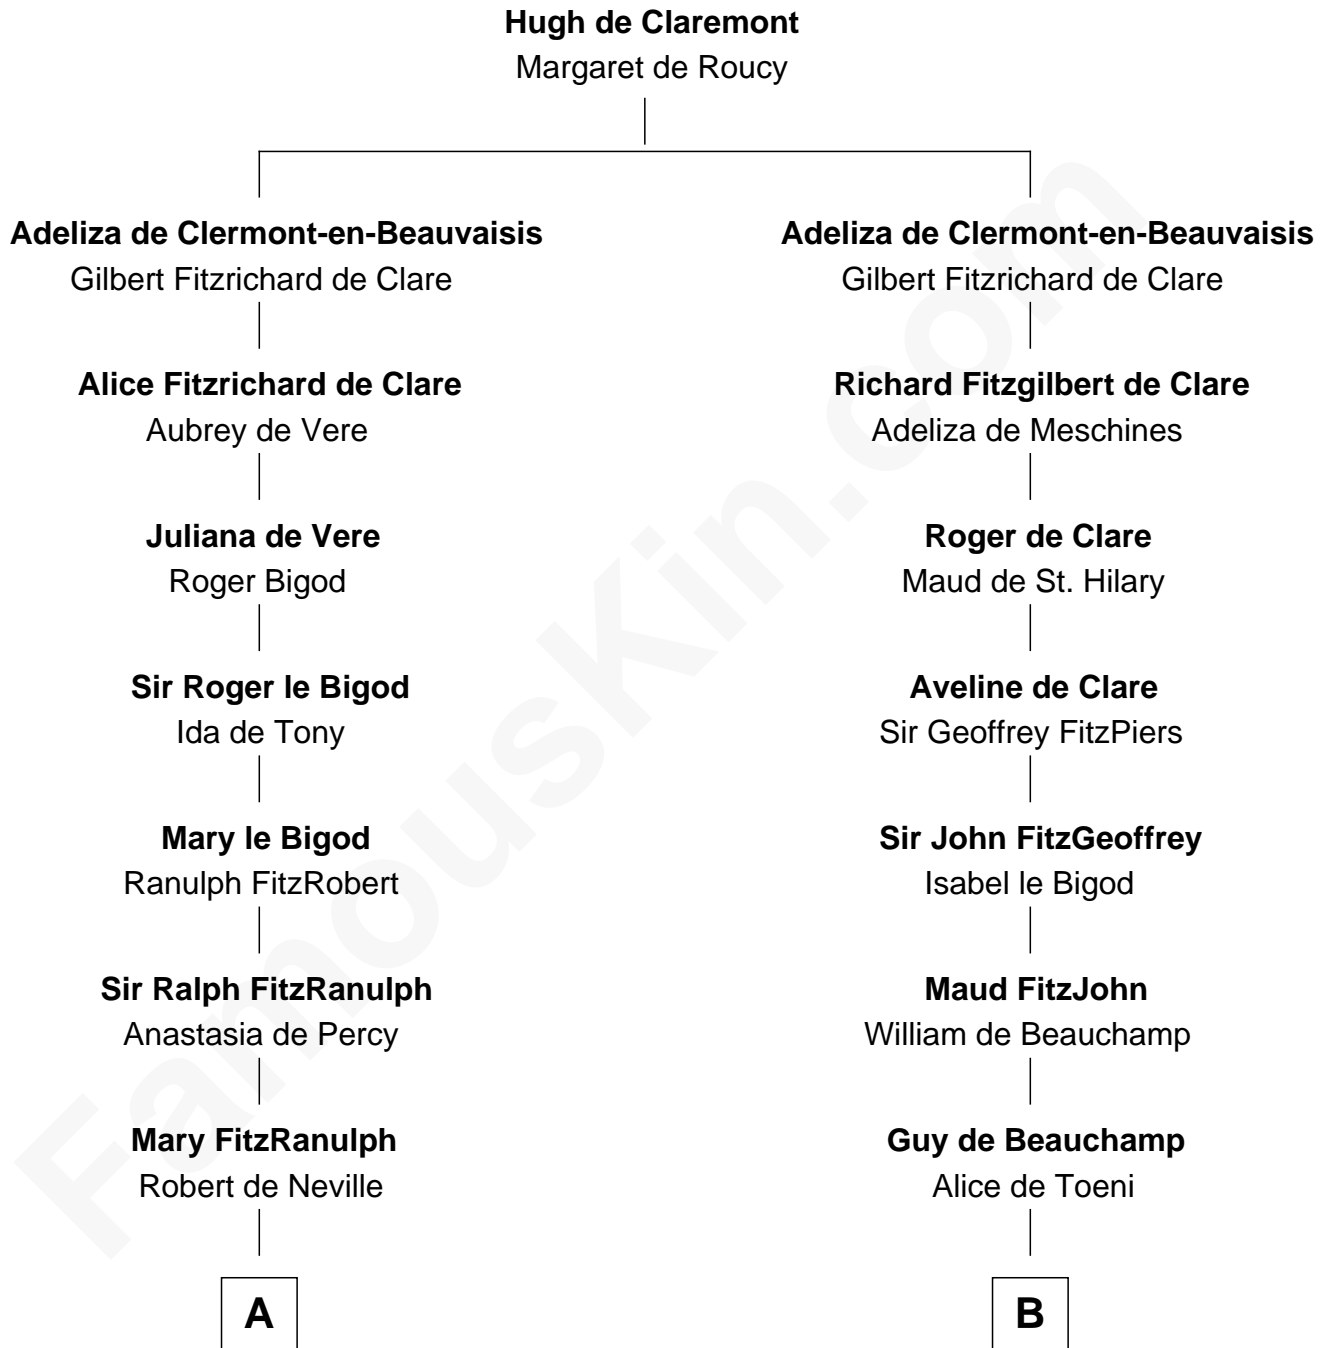

FamousKin.com

Relationship Chart of

Daniel Carroll

Signer of the U.S. Constitution

13th cousin 8 times removed of

Anne Boleyn

2nd Wife of King Henry VIII

C

—
Edward Digges

Elizabeth Page

—
William Digges

Elizabeth Sewall

—
Anne Digges

Henry Darnall

—
Eleanor Darnall

Daniel Carroll