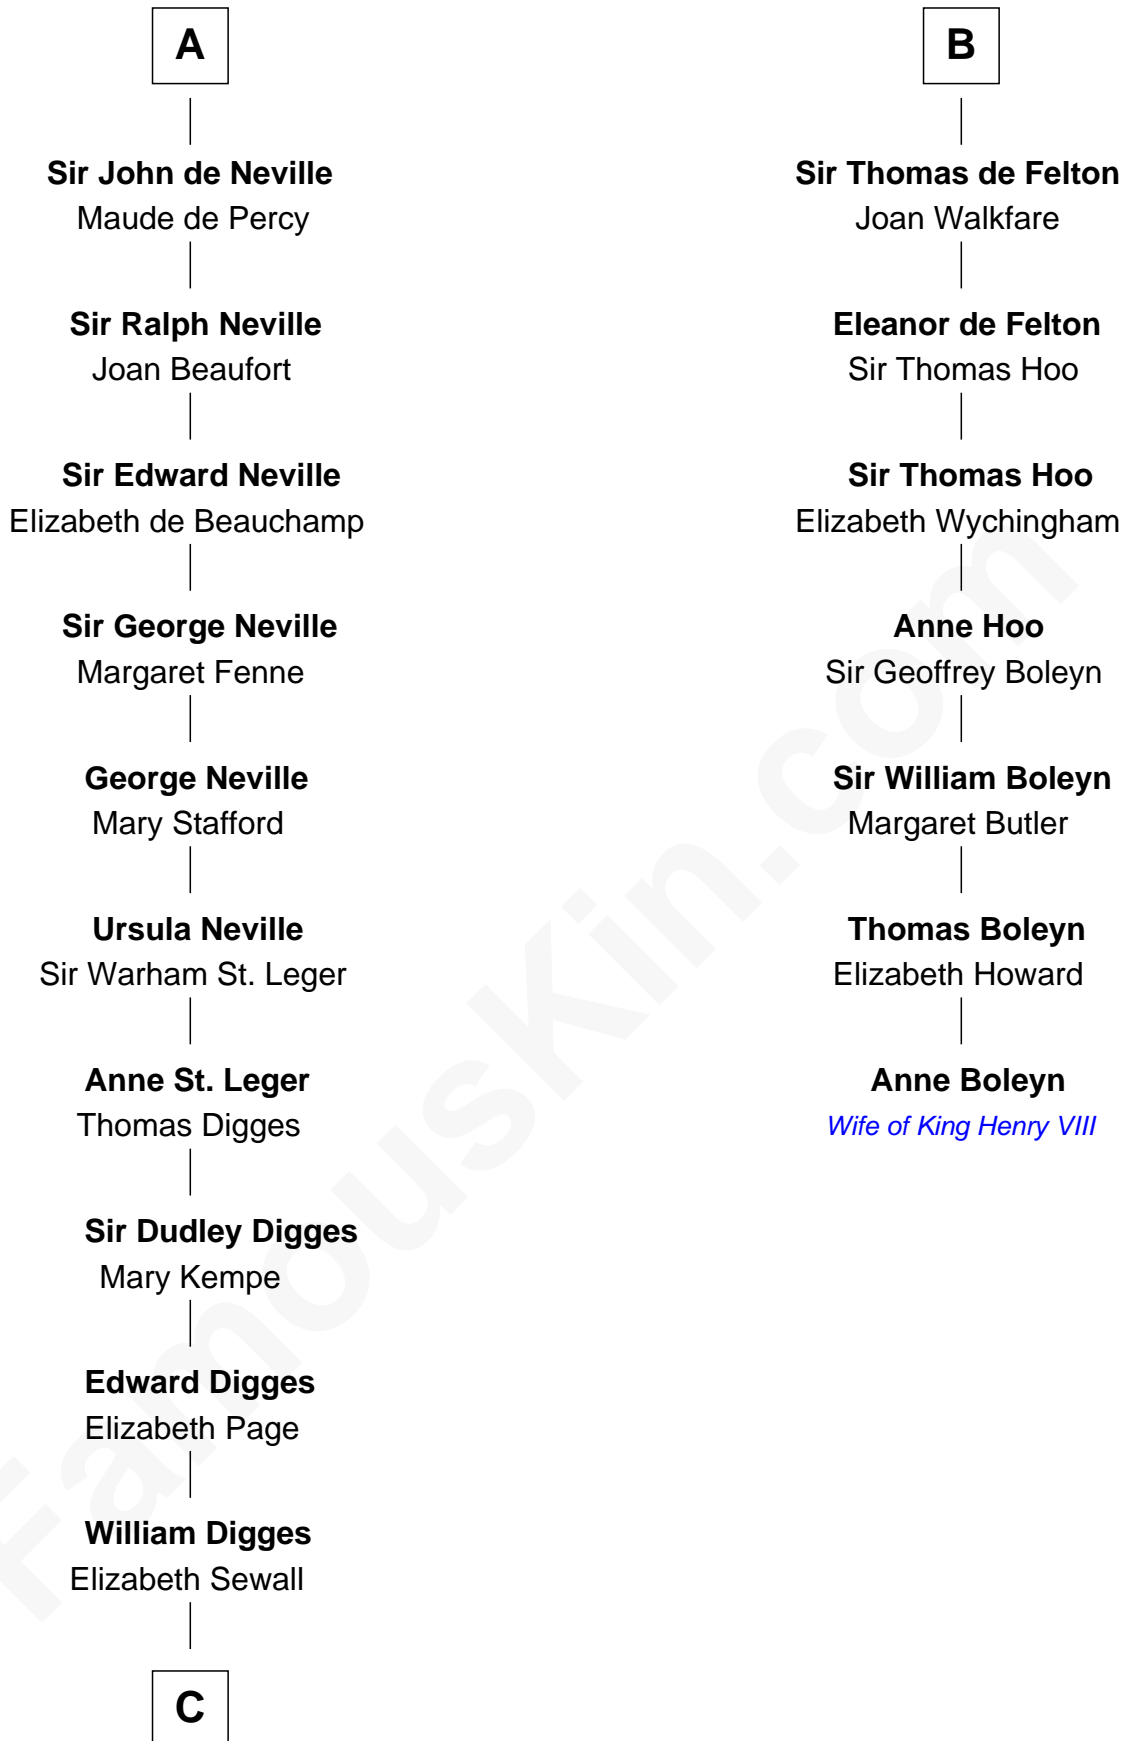

FamousKin.com

Relationship Chart of

Daniel Carroll

Signer of the U.S. Constitution

13th cousin 6 times removed of

Anne Boleyn

2nd Wife of King Henry VIII

C

—
Anne Digges
Henry Darnall

—
Eleanor Darnall
Daniel Carroll

—
Daniel Carroll
Signer of the U.S. Constitution

FamousKin.com