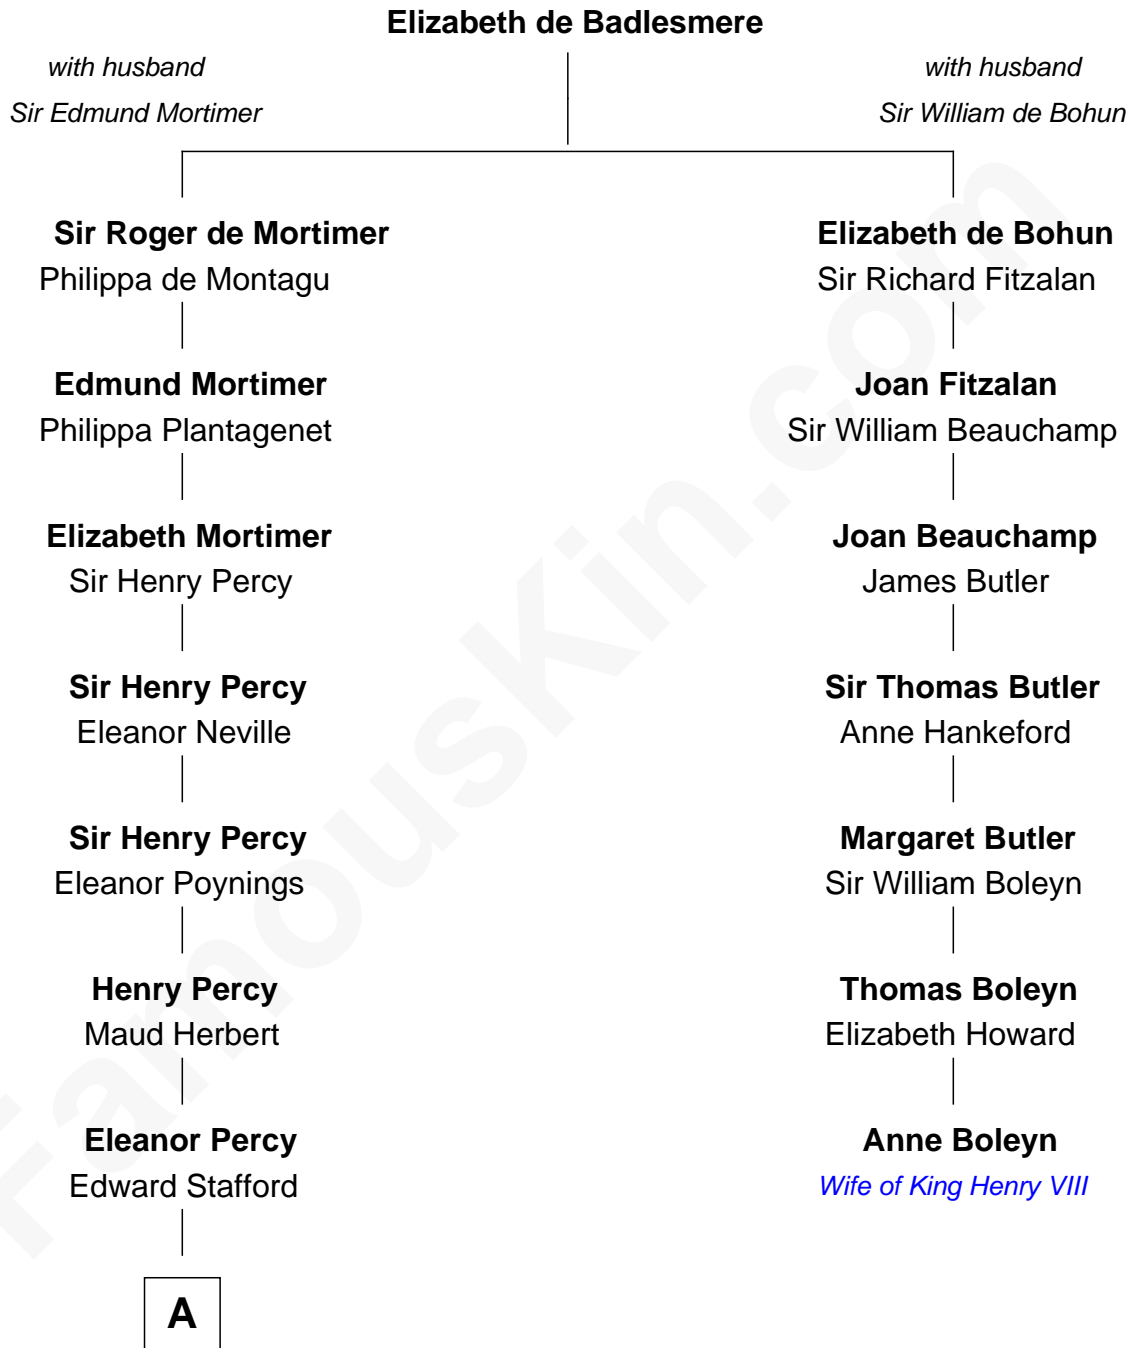

FamousKin.com

Relationship Chart of

Daniel Carroll

Signer of the U.S. Constitution

6th cousin 9 times removed of

Anne Boleyn

2nd Wife of King Henry VIII