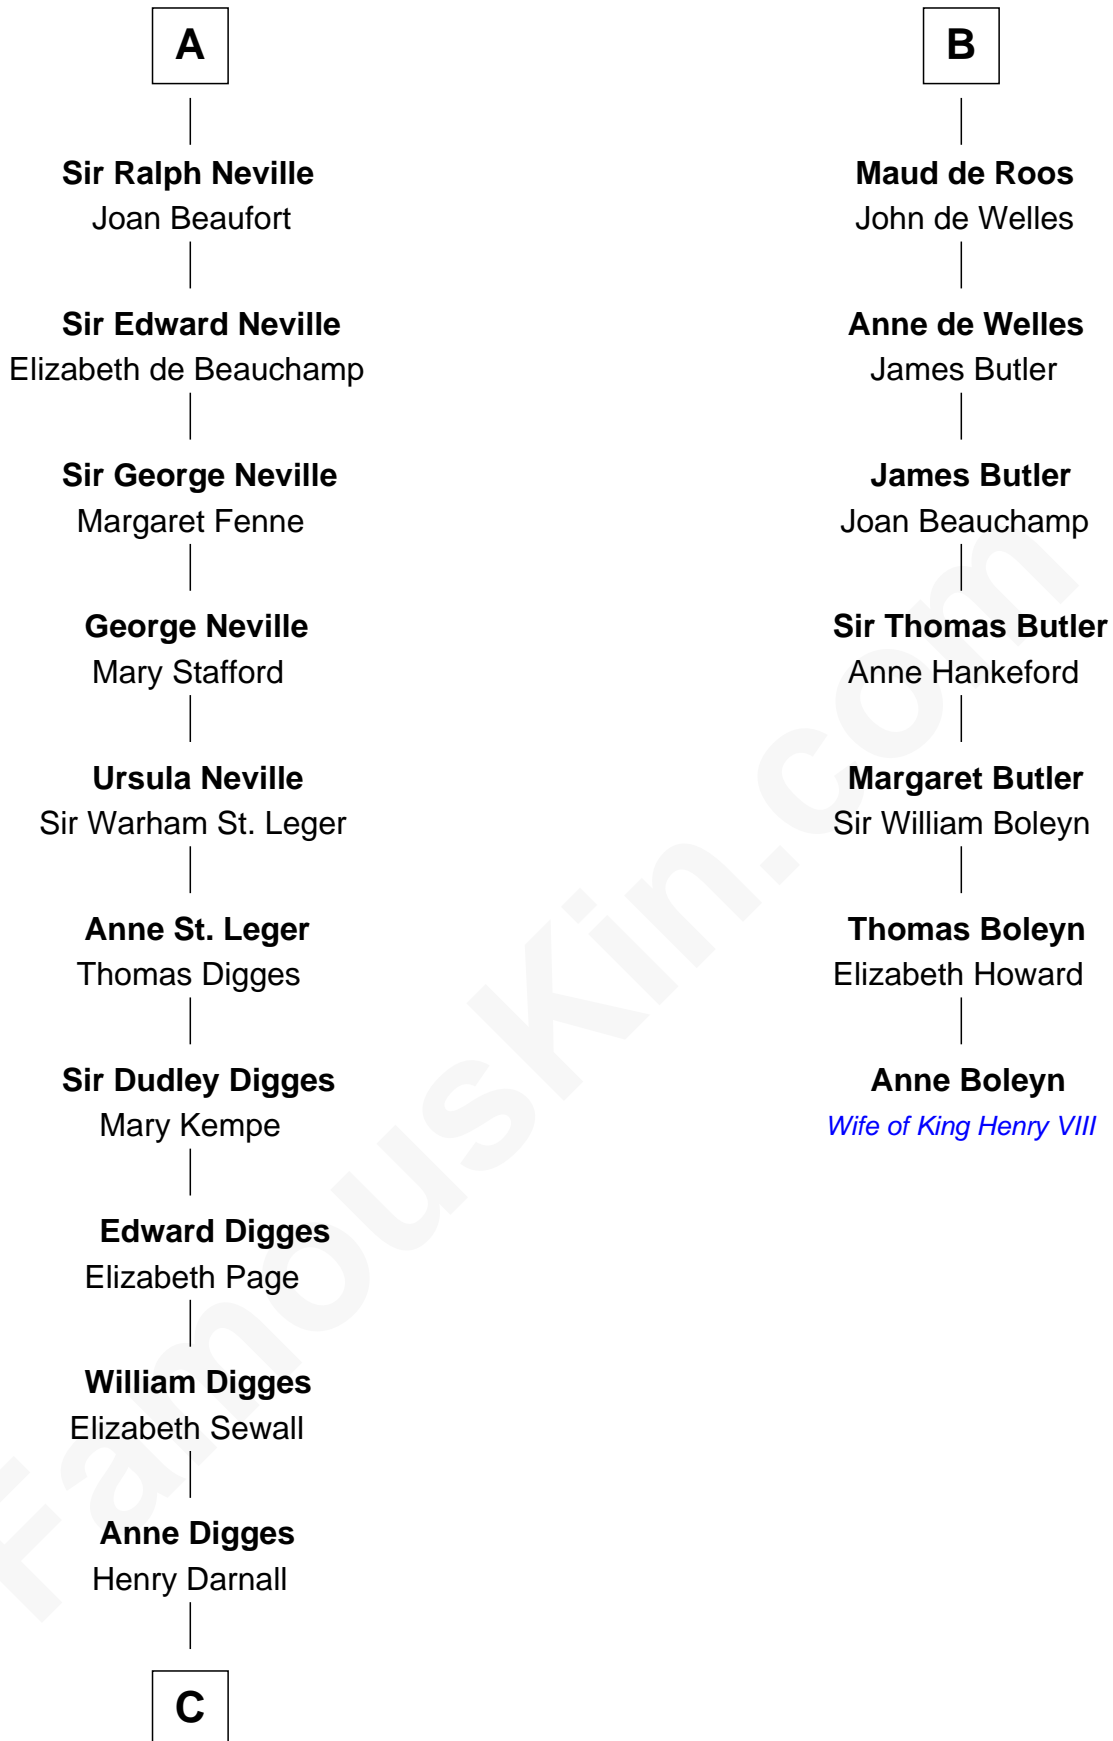

## Relationship Chart of

### Daniel Carroll

*Signer of the U.S. Constitution*

13th cousin 5 times removed of

### Anne Boleyn

*2nd Wife of King Henry VIII*

**C**

—  
**Eleanor Darnall**

Daniel Carroll

—  
**Daniel Carroll**

*Signer of the U.S. Constitution*

FamousKin.com