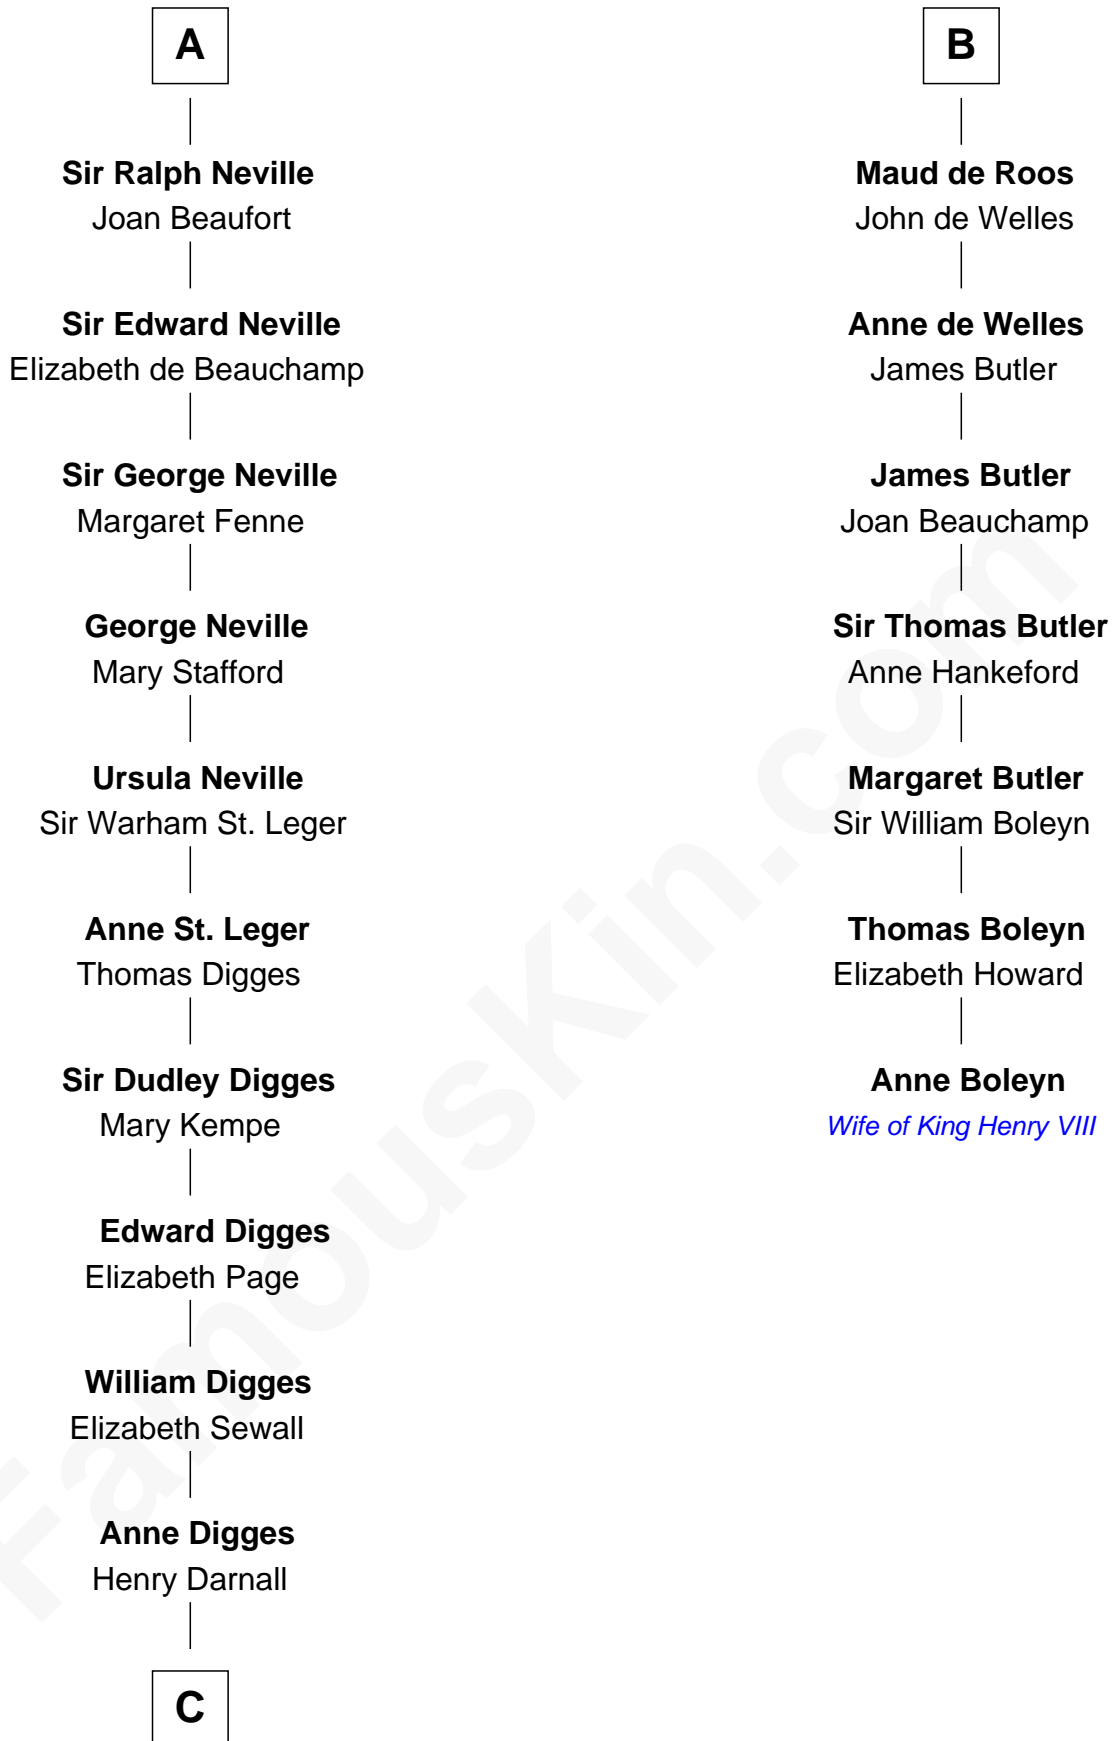

FamousKin.com

Relationship Chart of

Daniel Carroll

Signer of the U.S. Constitution

13th cousin 5 times removed of

Anne Boleyn

2nd Wife of King Henry VIII

Robert de Quincy
Orabel FitzNess

Sir Saher IV de Quincy
Margaret de Beaumont

Sir Roger de Quincy
Helen of Galloway

Ellen de Quincy
Alan la Zouche

Margery la Zouche
Robert FitzRoger

Euphemia de Clavinging
Sir Ranulph de Neville

Sir Ralph de Neville
Alice de Audley

Sir John de Neville
Maude de Percy

A

Sir Saher IV de Quincy
Margaret de Beaumont

Sir Robert II de Quincy
Hawise of Chester

Margaret de Quincy
John de Lacy

Maud de Lacy
Sir Richard de Clare

Thomas de Clare
Juliana FitzMaurice

Margaret de Clare
Bartholomew de Badlesmere

Margery de Badlesmere
Sir William de Ros

B

C

—
Eleanor Darnall

Daniel Carroll

—
Daniel Carroll

Signer of the U.S. Constitution