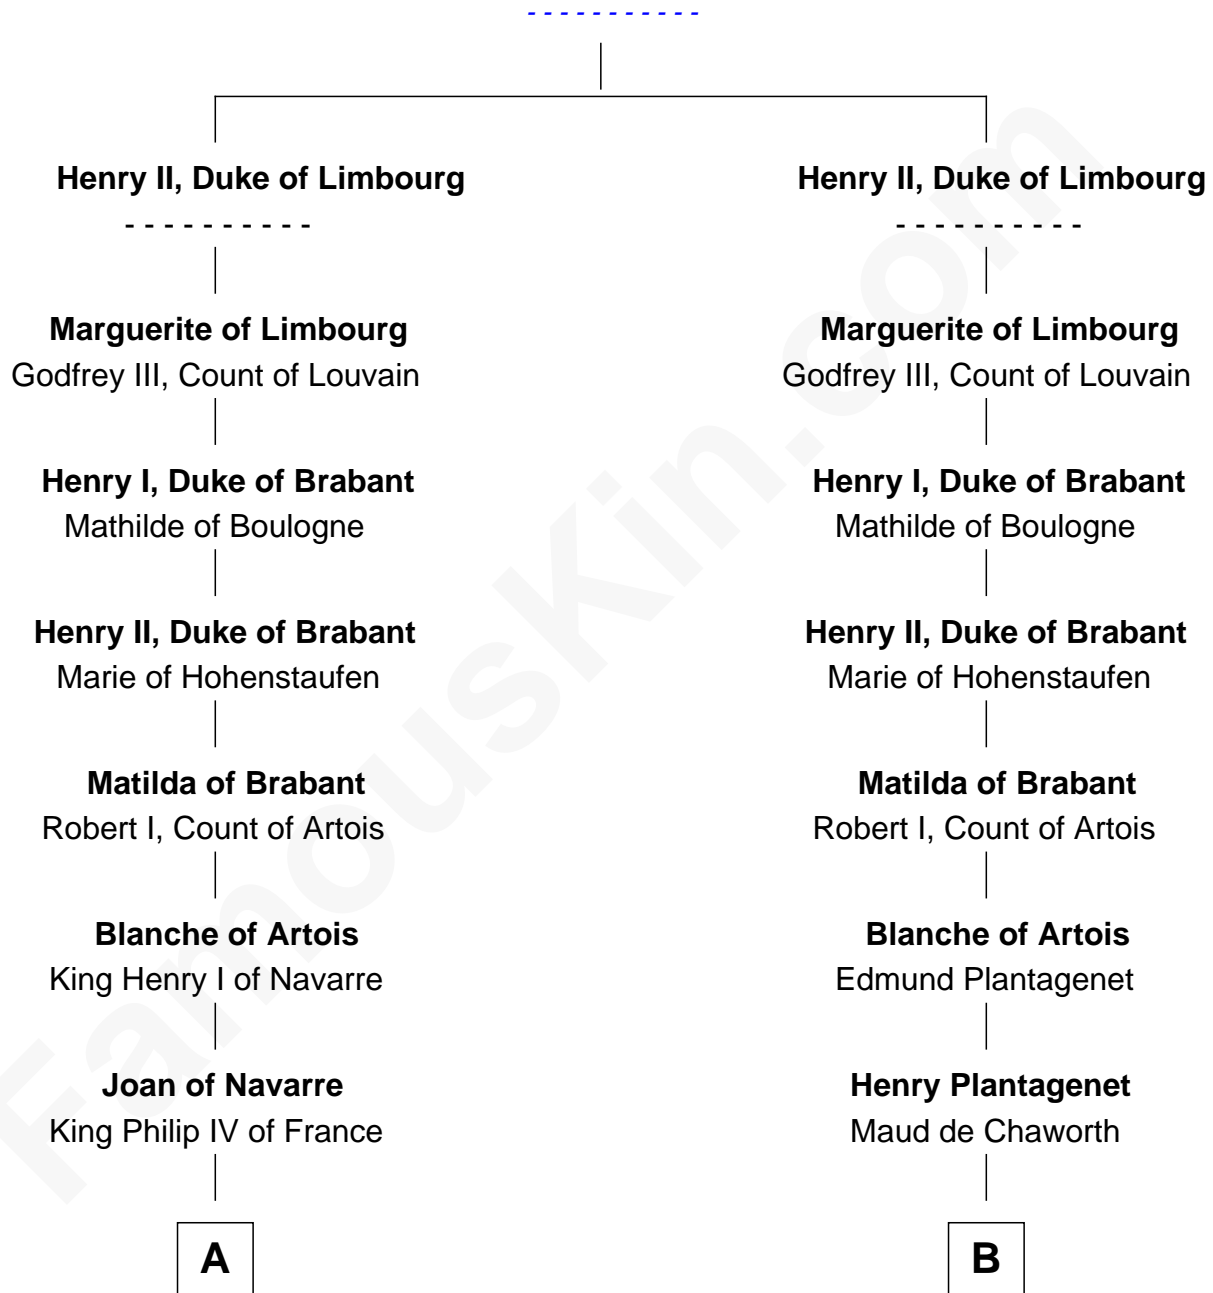

FamousKin.com

Relationship Chart of

Daniel Carroll

Signer of the U.S. Constitution

14th cousin 7 times removed of

Anne Boleyn

2nd Wife of King Henry VIII

Waleran, Duke of Lower Lorraine

C

—
Edward Digges

Elizabeth Page

—
William Digges

Elizabeth Sewall

—
Anne Digges

Henry Darnall

—
Eleanor Darnall

Daniel Carroll

—
Daniel Carroll

Signer of the U.S. Constitution