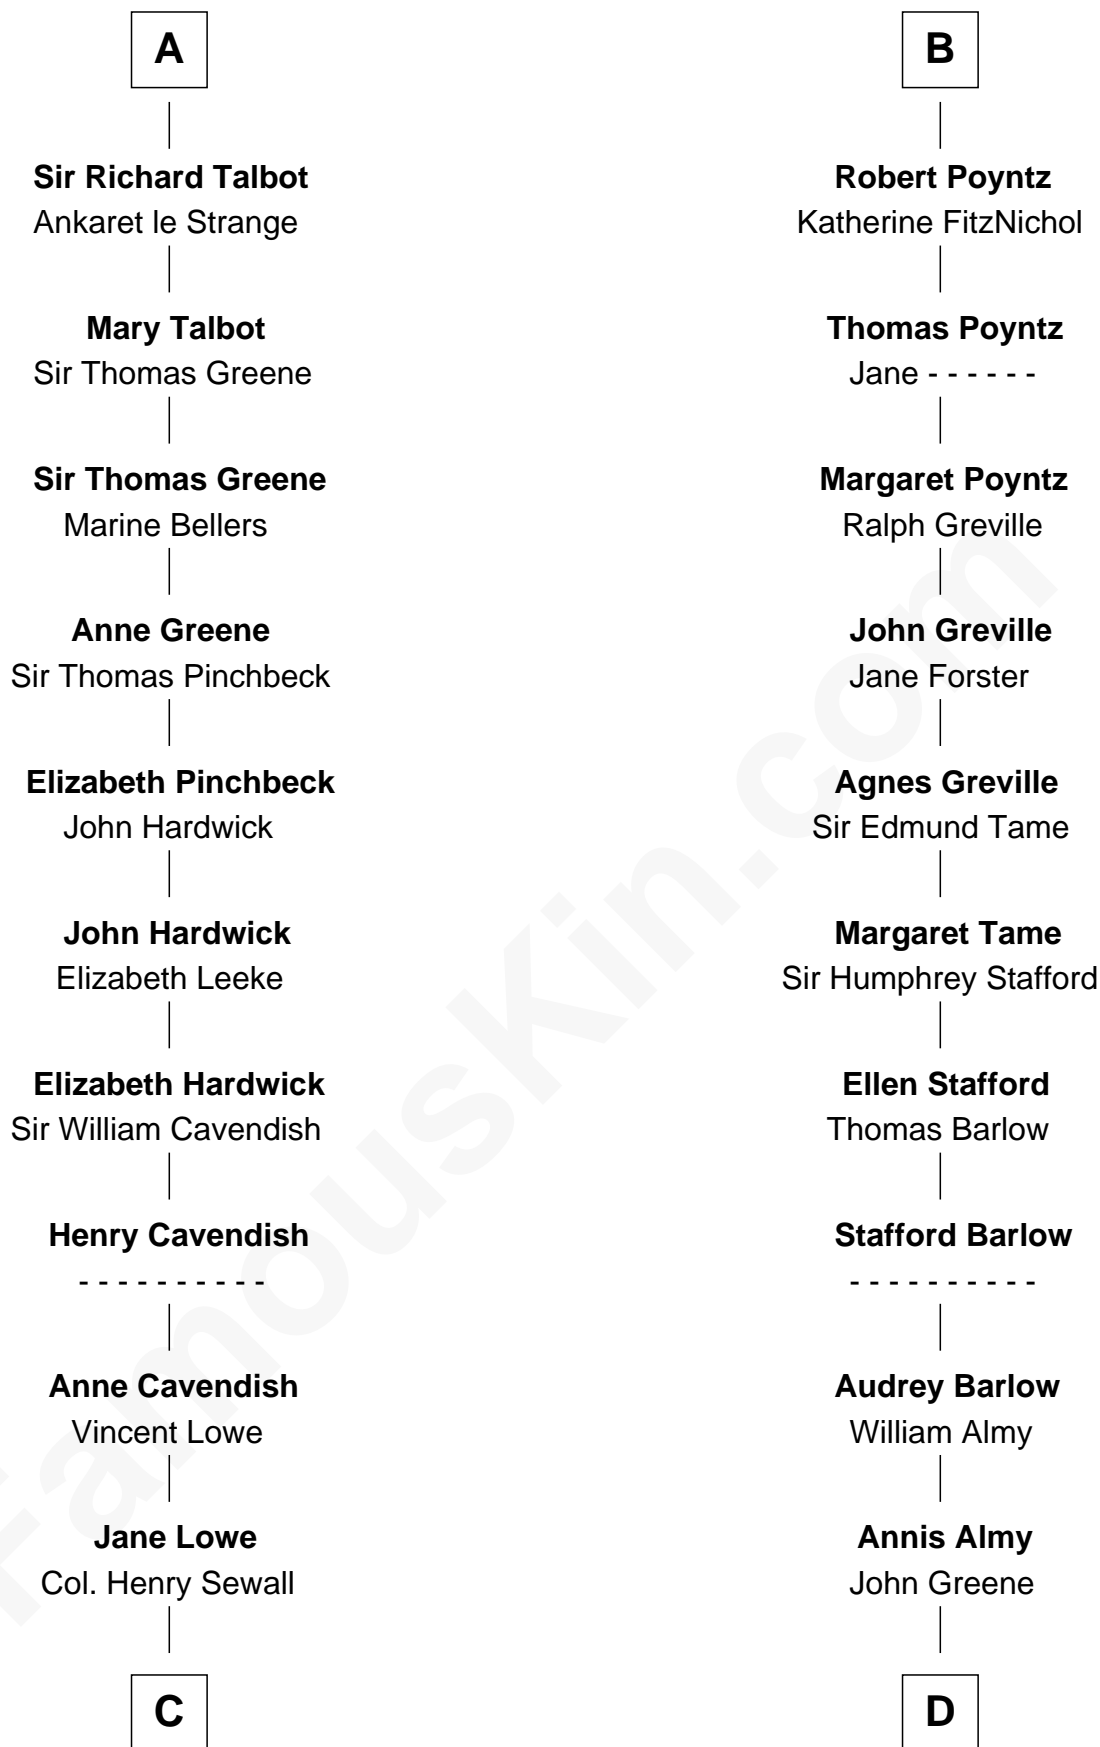

## Relationship Chart of

### Daniel Carroll

*Signer of the U.S. Constitution*

20th cousin 1 time removed of

### Samuel Ward King

*15th Governor of Rhode Island*

**C**

**Elizabeth Sewall**

William Digges

**Anne Digges**

Henry Darnall

**Eleanor Darnall**