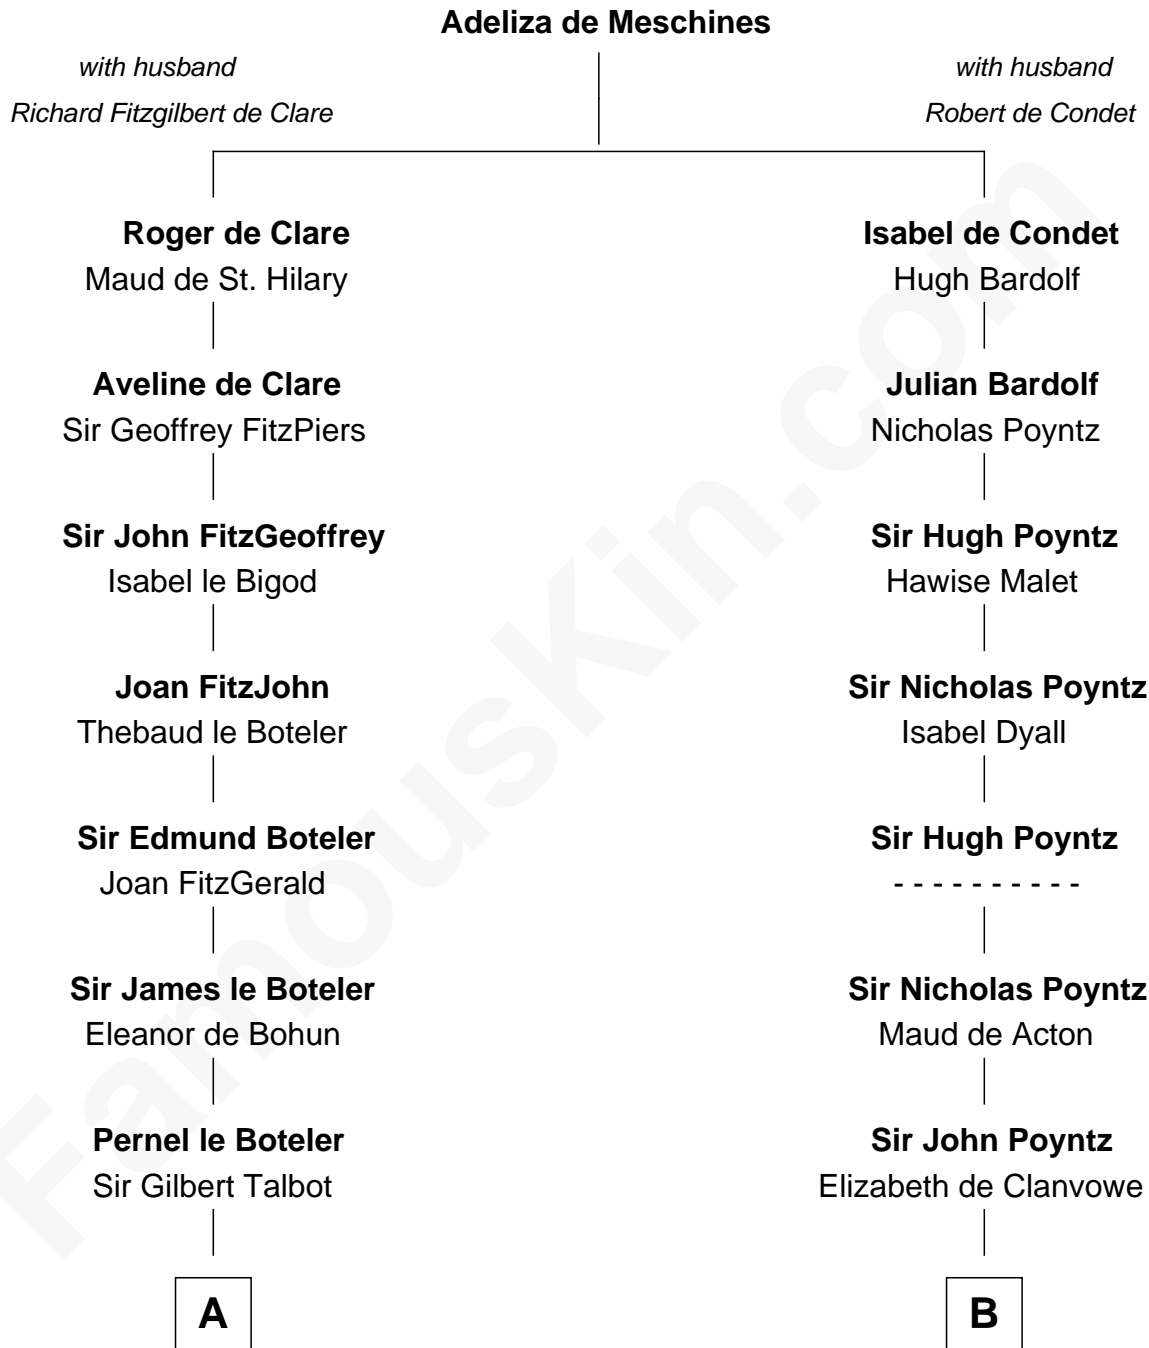

## Relationship Chart of

### Daniel Carroll

*Signer of the U.S. Constitution*

20th cousin 1 time removed of

### Samuel Ward King

*15th Governor of Rhode Island*

**C**

**Elizabeth Sewall**

William Digges

**Anne Digges**

Henry Darnall

**Eleanor Darnall**