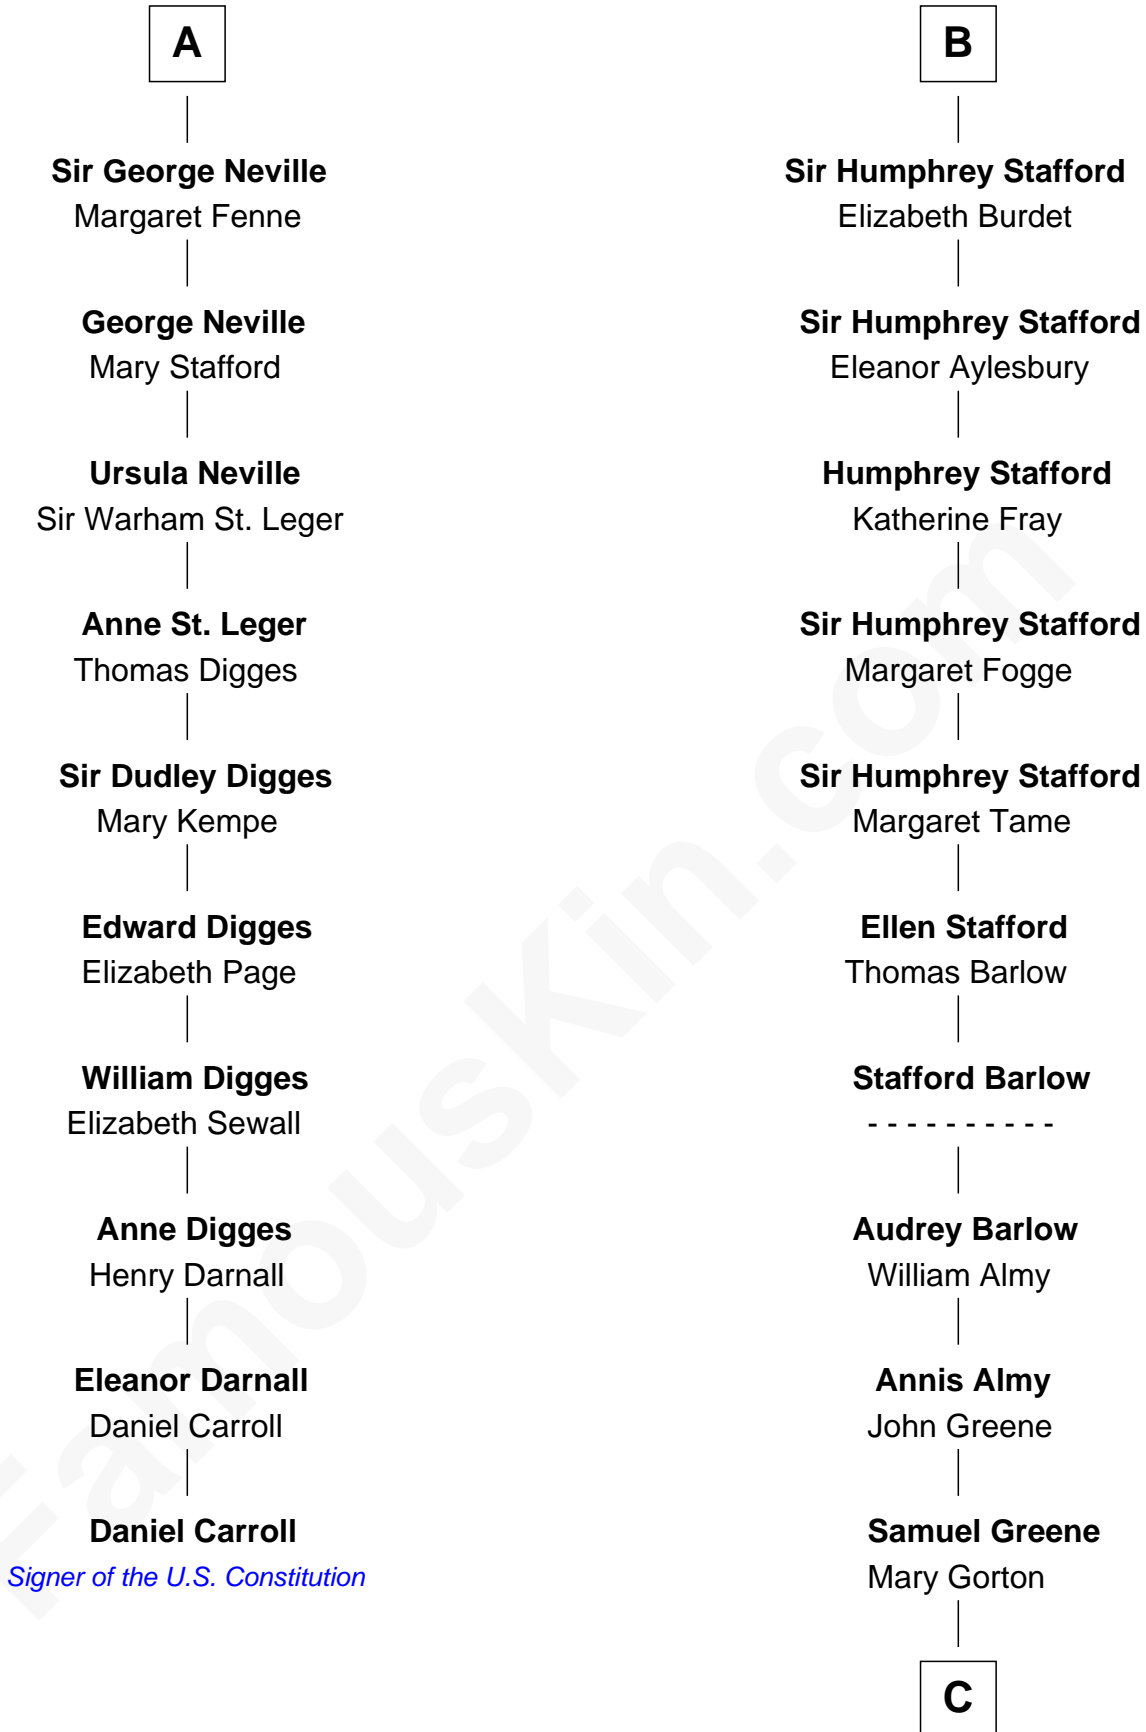

FamousKin.com

Relationship Chart of

Daniel Carroll

Signer of the U.S. Constitution

16th cousin 4 times removed of

Samuel Ward King

15th Governor of Rhode Island

Sir William Longespee

Ela of Salisbury

C

—
Samuel Greene
Sarah Coggeshall

—
Mercy Green
John Walton

—
Welthian Walton
William Borden King

—
Samuel Ward King
15th Governor of Rhode Island

FamousKin.com