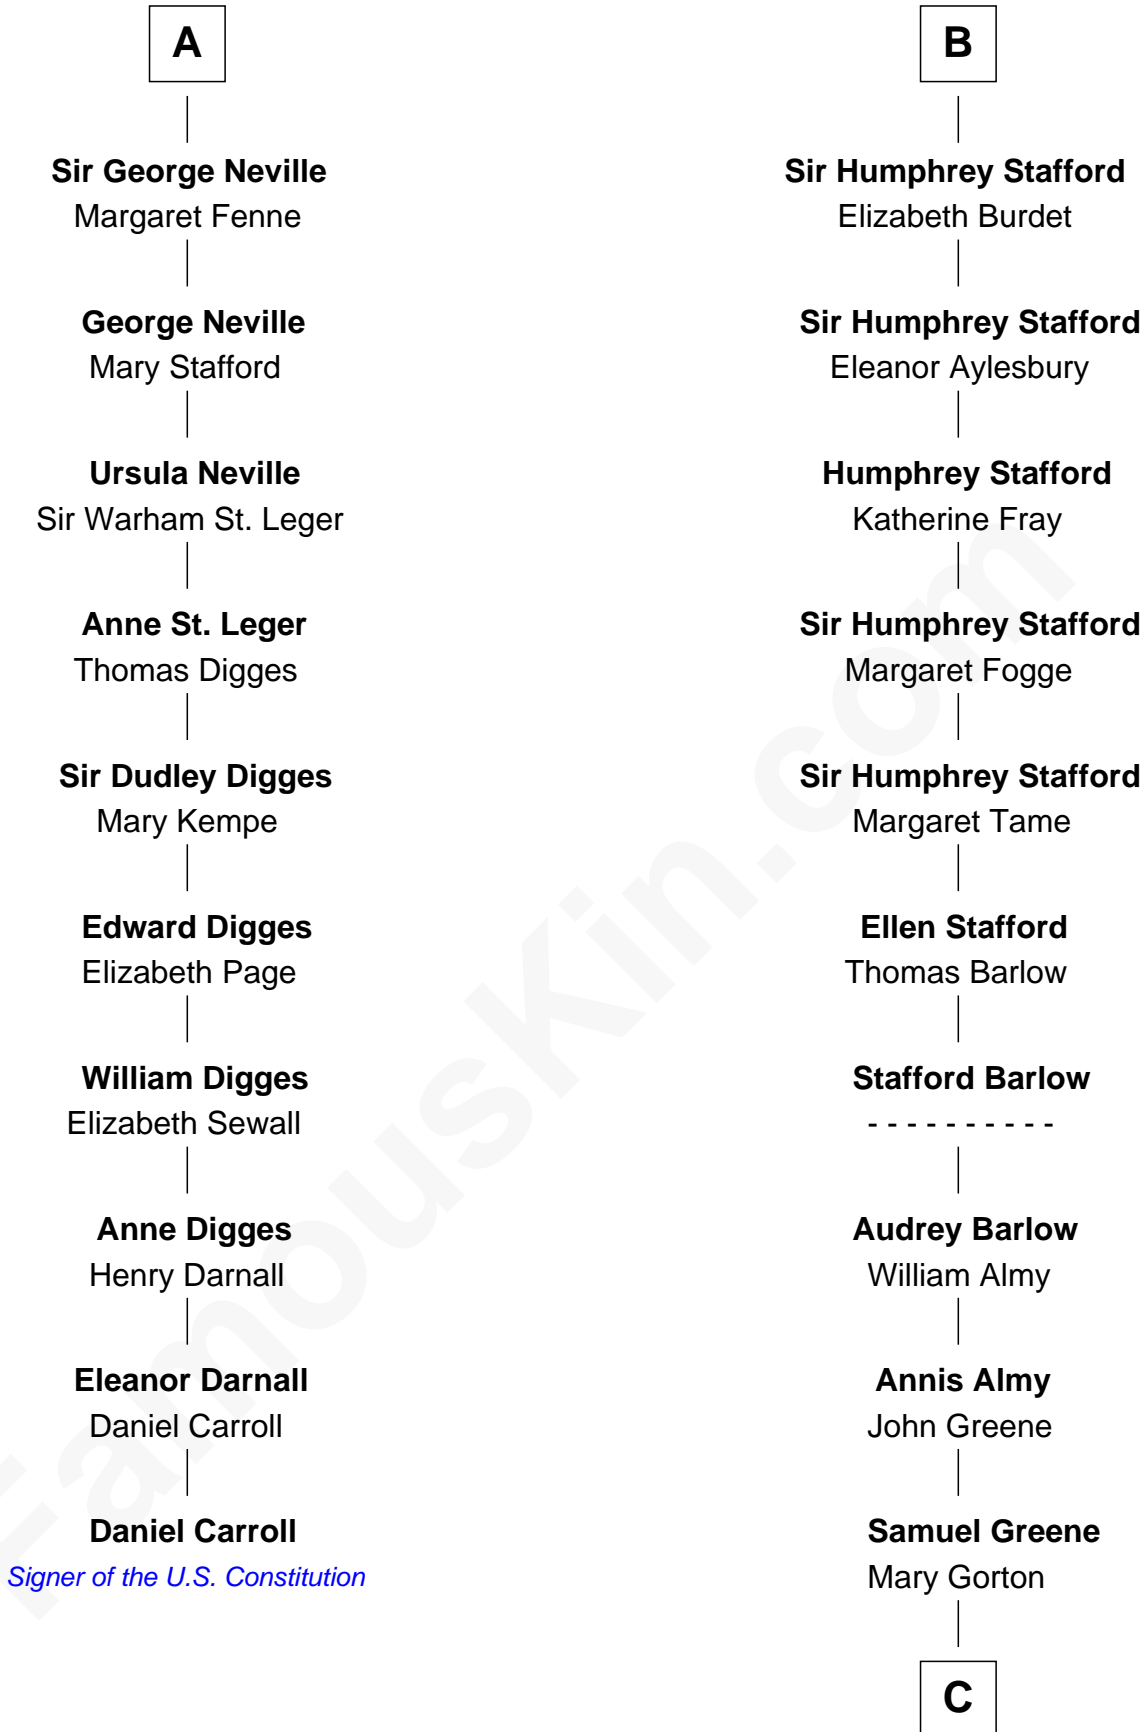

FamousKin.com

Relationship Chart of

Daniel Carroll

Signer of the U.S. Constitution

16th cousin 4 times removed of

Samuel Ward King

15th Governor of Rhode Island

C

—
Samuel Greene
Sarah Coggeshall

—
Mercy Green
John Walton

—
Welthian Walton
William Borden King

—
Samuel Ward King
15th Governor of Rhode Island

FamousKin.com