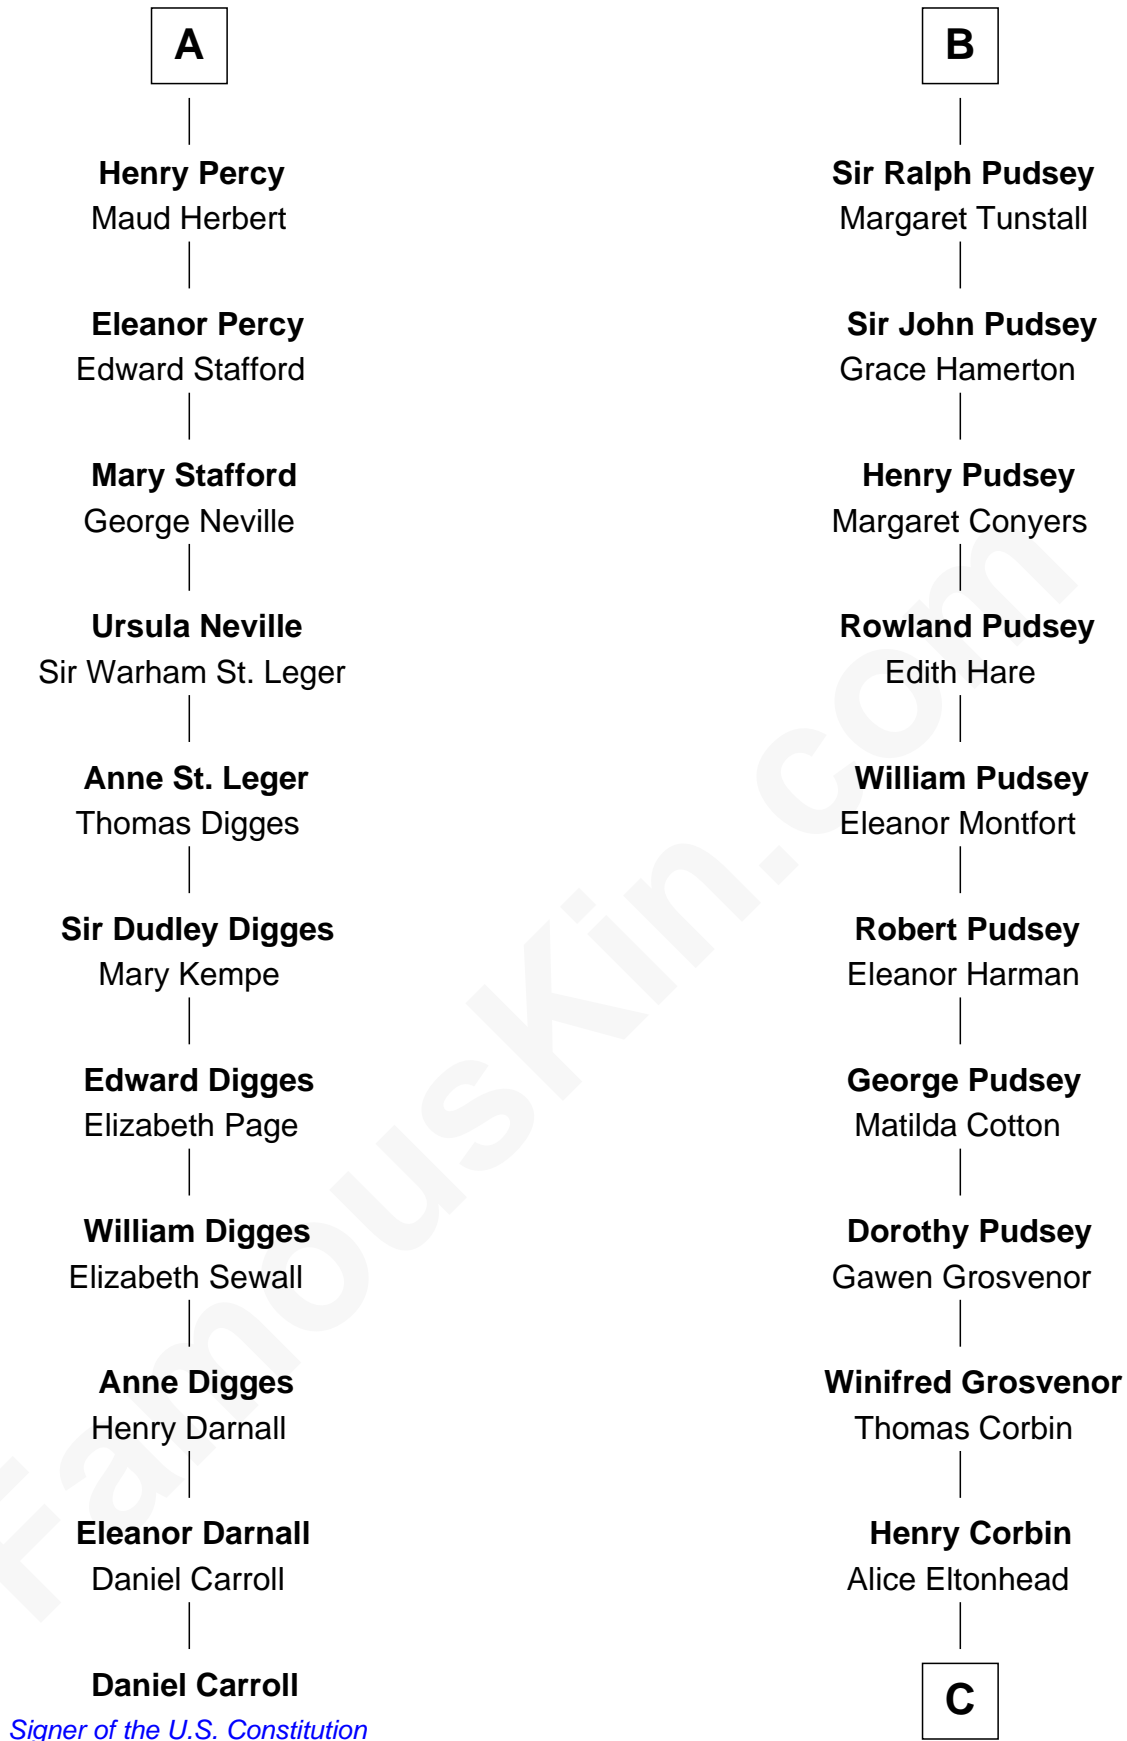

FamousKin.com

Relationship Chart of

Daniel Carroll

Signer of the U.S. Constitution

17th cousin 2 times removed of

Francis Lightfoot Lee

Signer of the Declaration of Independence

C

Laetitia Corbin

Richard Lee

Gov. Thomas Lee

Hannah Ludwell

Francis Lightfoot Lee

Signer of Declaration of Independence

FamousKin.com