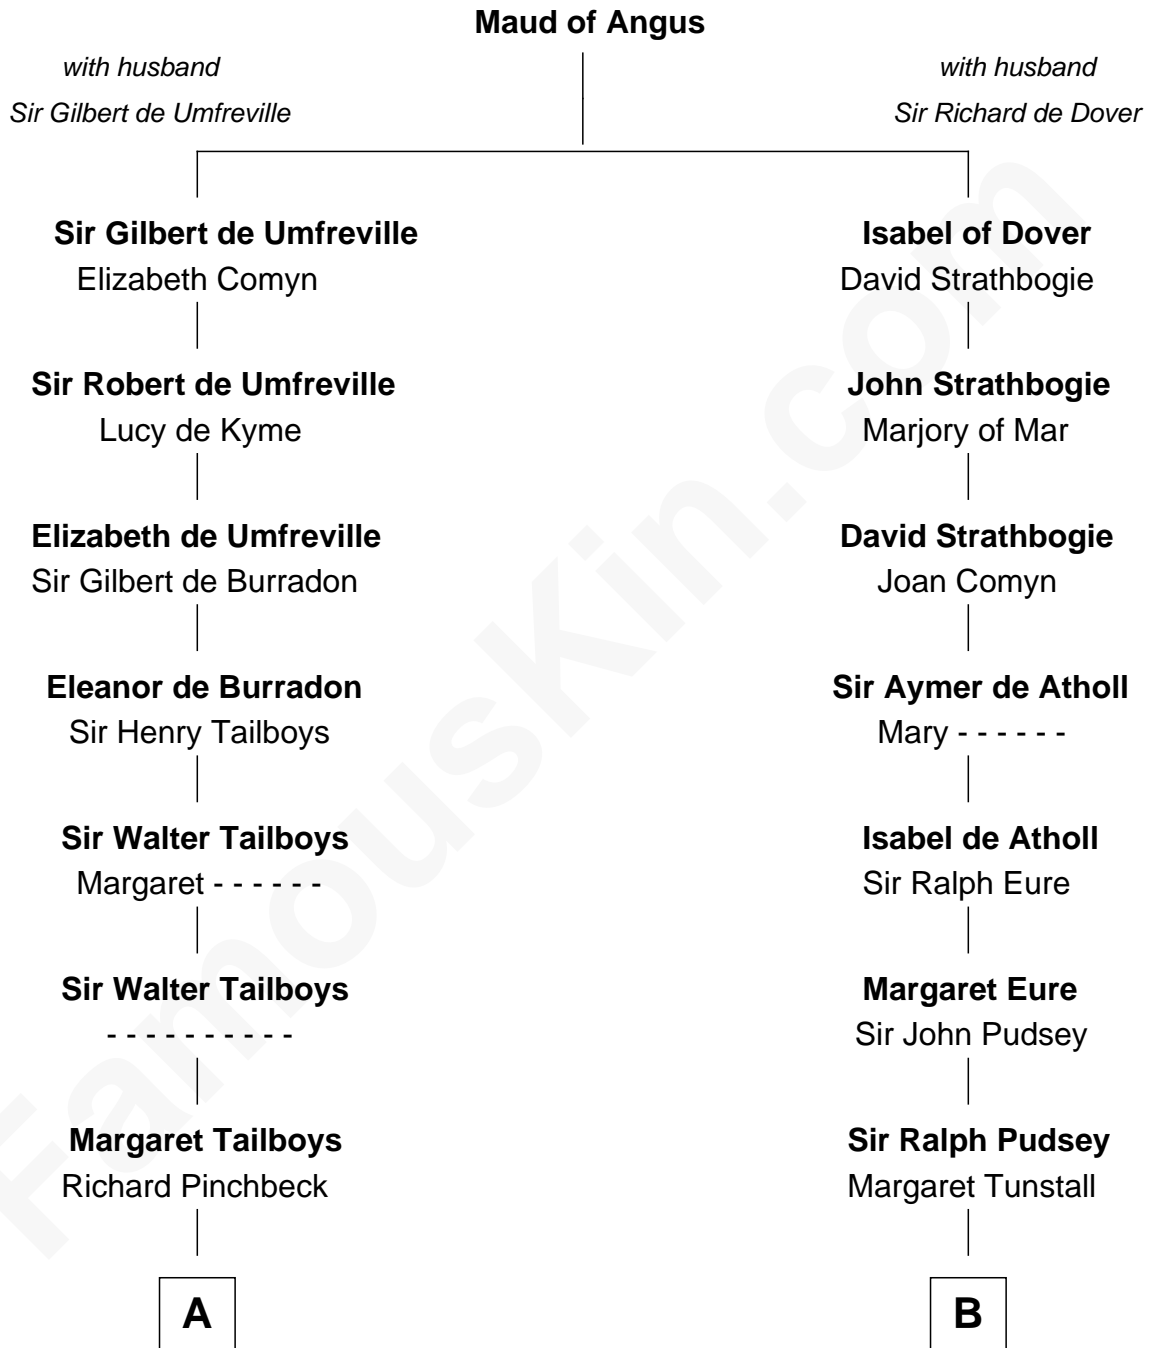

Francis Lightfoot Lee

Signer of the Declaration of Independence