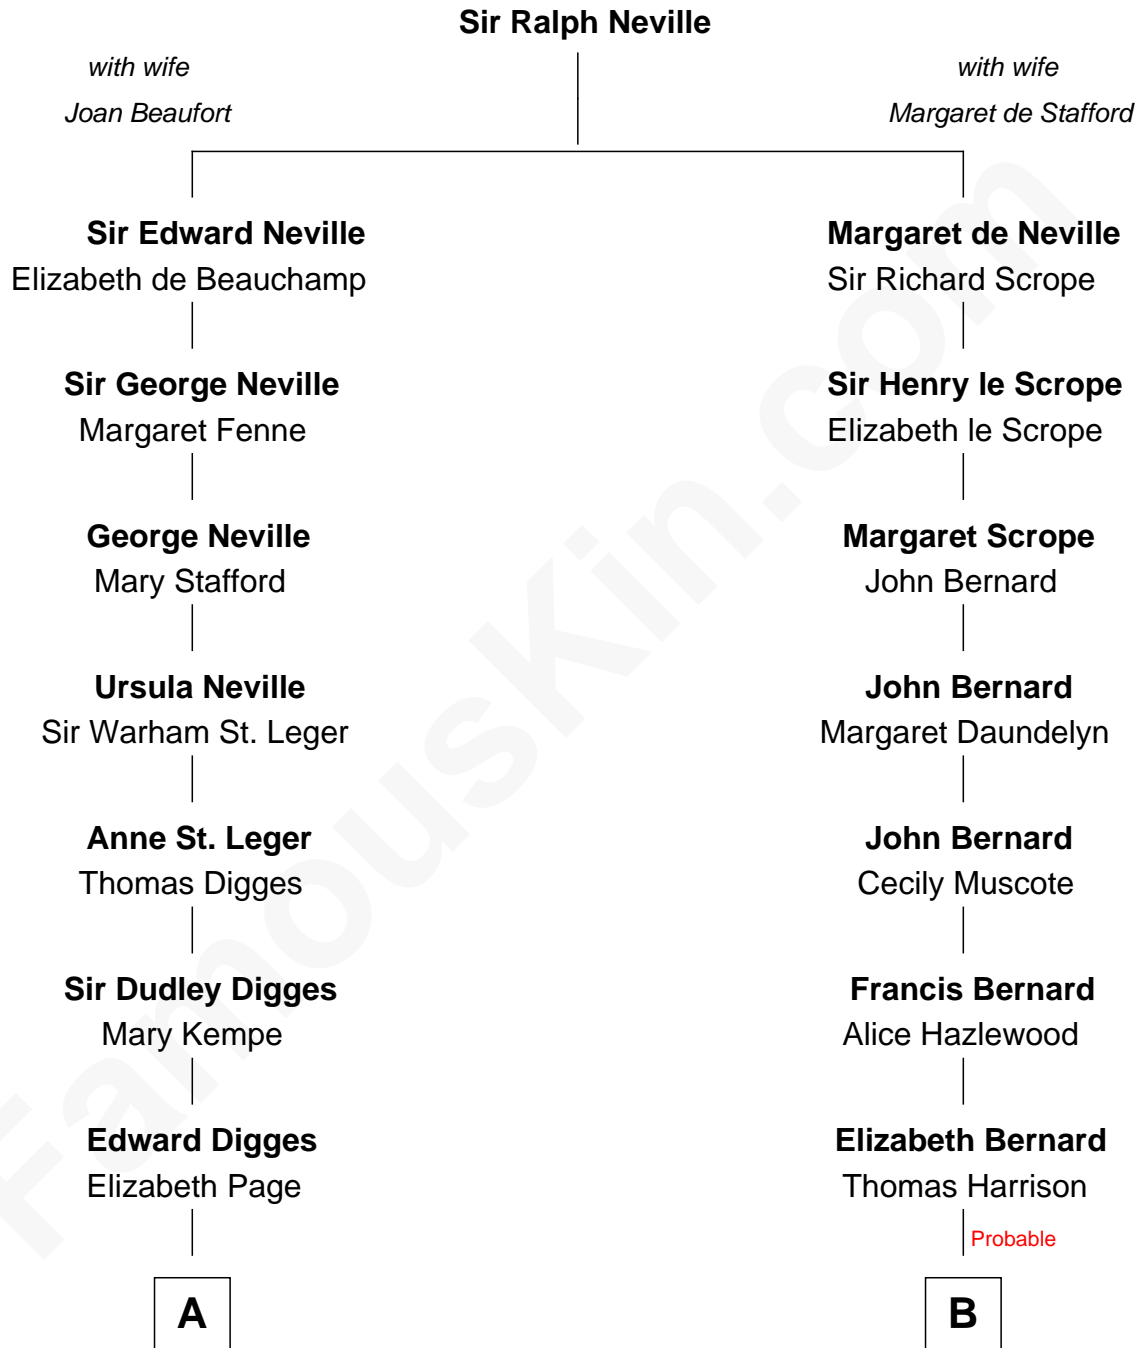

FamousKin.com

Relationship Chart of

Daniel Carroll

Signer of the U.S. Constitution

10th cousin 1 time removed of

Francis Lightfoot Lee

Signer of the Declaration of Independence

A

William Digges
Elizabeth Sewall

Anne Digges
Henry Darnall

Eleanor Darnall
Daniel Carroll

Daniel Carroll
Signer of the U.S. Constitution

B

Benjamin Harrison
Mary - - - - -

Benjamin Harrison
Hannah Churchill

Hannah Harrison
Philip Ludwell

Hannah Ludwell
Gov. Thomas Lee

Francis Lightfoot Lee
Signer of Declaration of Independence

FamousKin.com