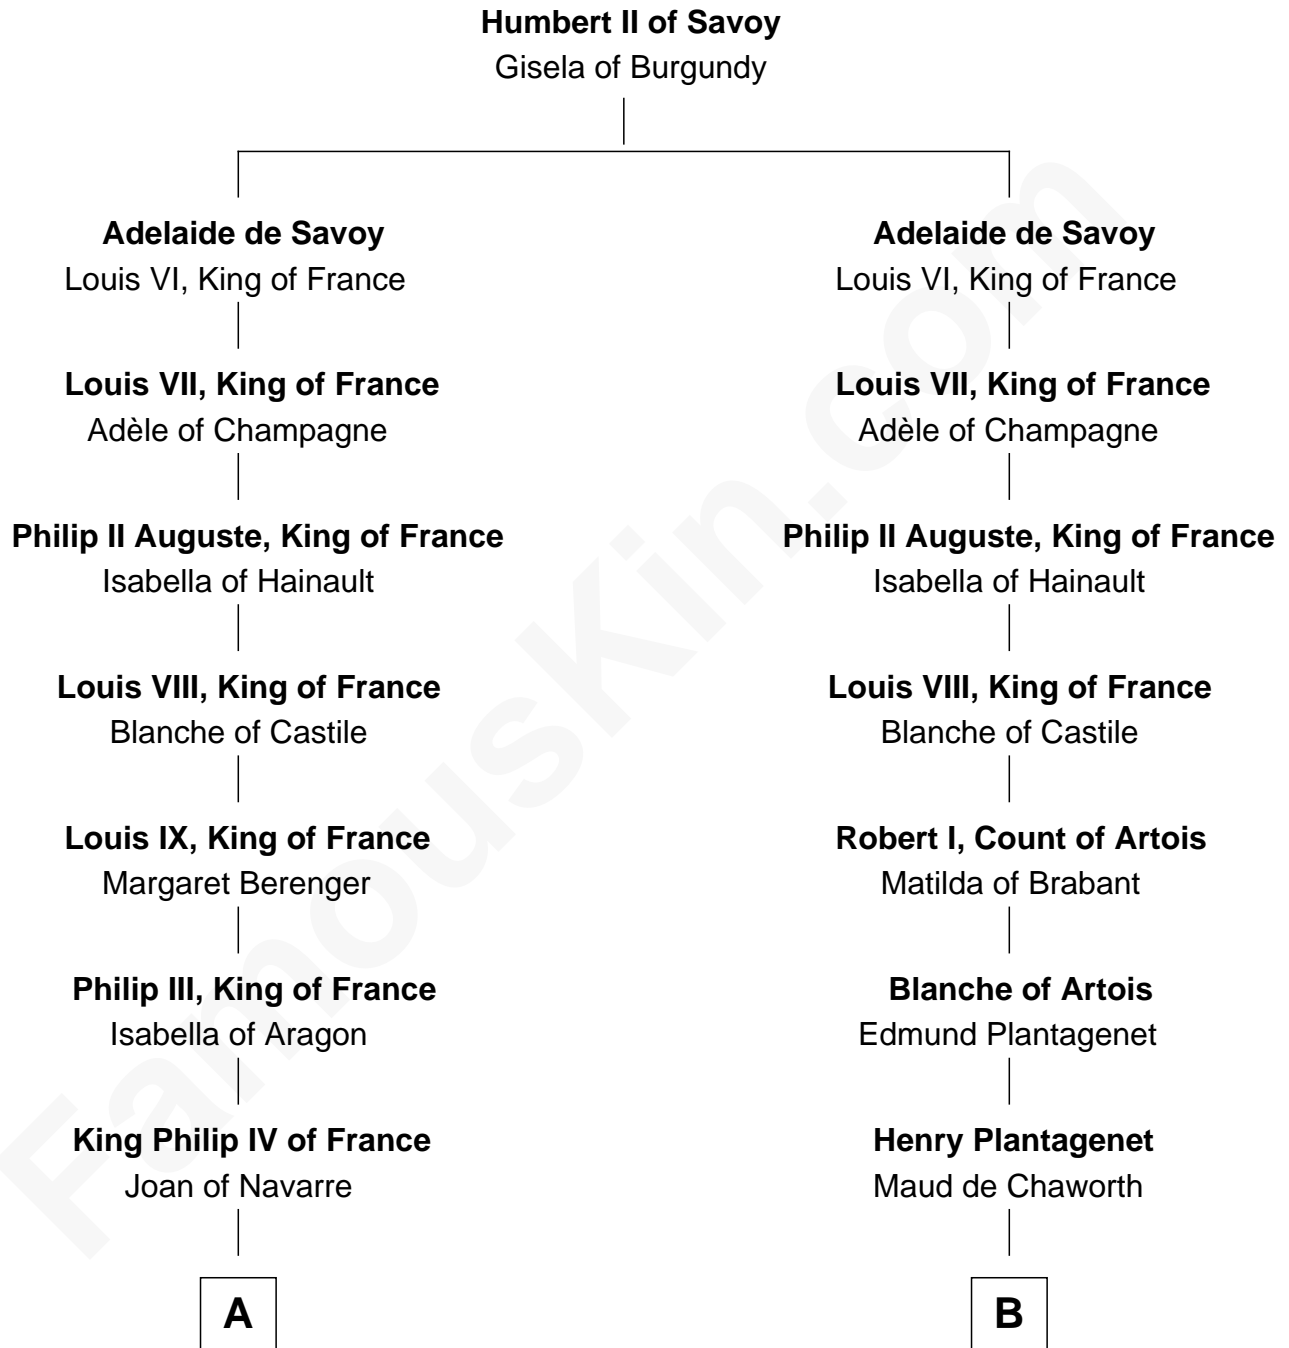

Francis Lightfoot Lee

Signer of the Declaration of Independence