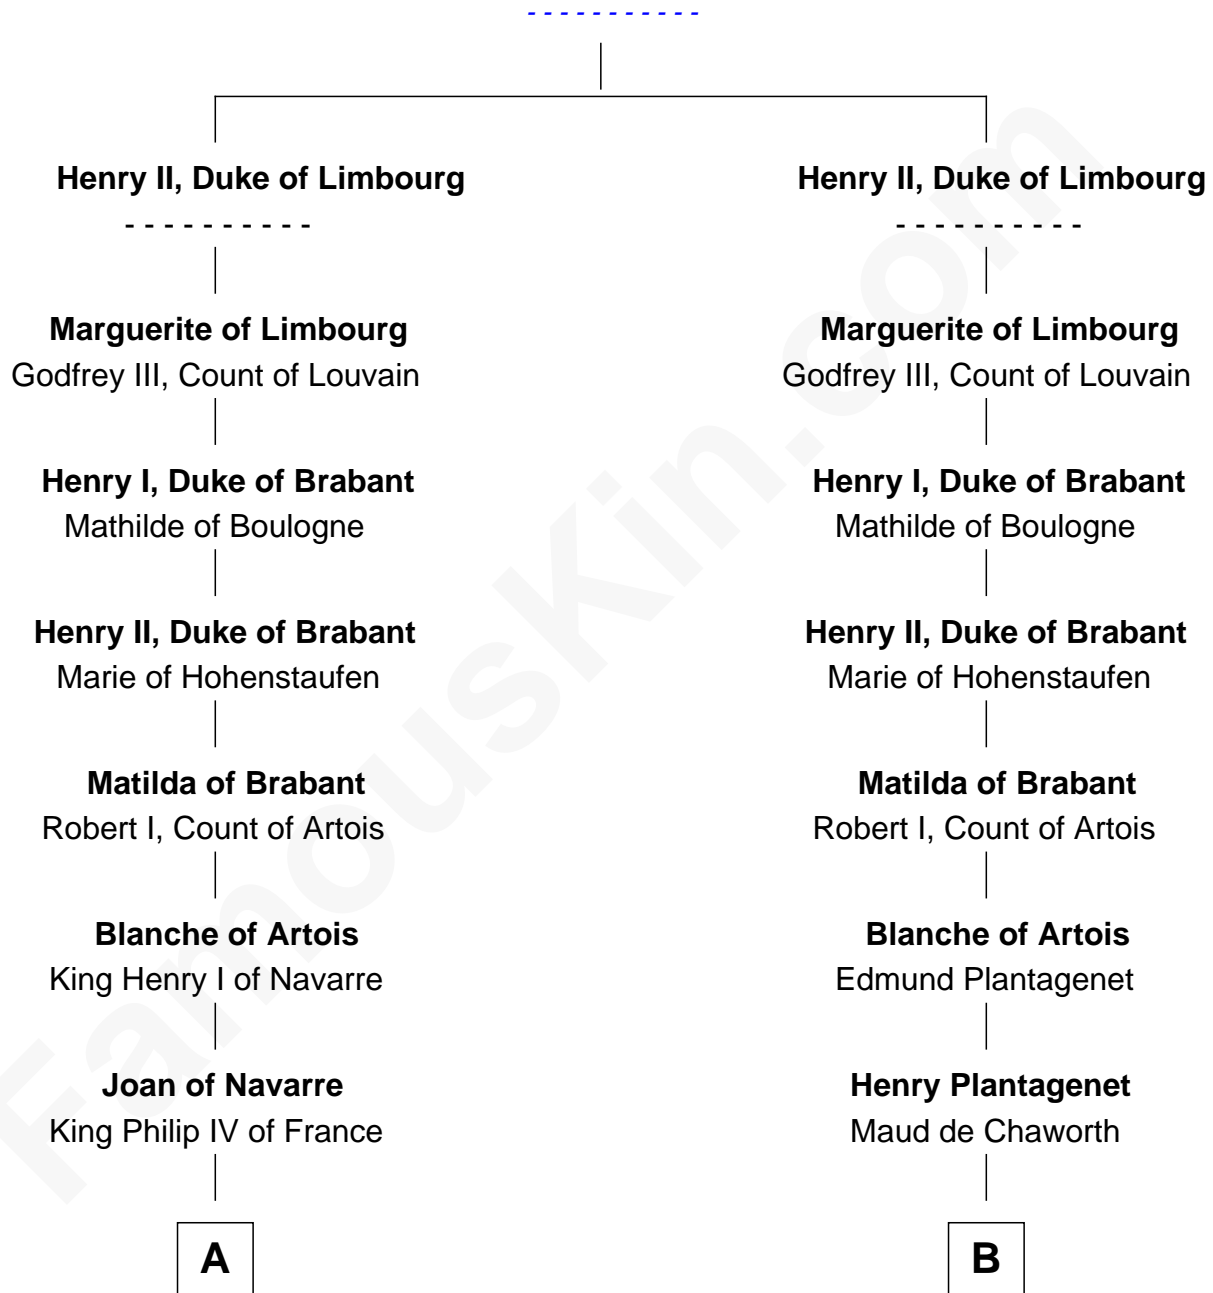

FamousKin.com

Relationship Chart of Daniel Carroll

Signer of the U.S. Constitution

20th cousin 1 time removed of

Francis Lightfoot Lee

Signer of the Declaration of Independence

Waleran, Duke of Lower Lorraine

C

Edward Digges
Elizabeth Page

William Digges
Elizabeth Sewall

Anne Digges
Henry Darnall

Eleanor Darnall
Daniel Carroll

Daniel Carroll
Signer of the U.S. Constitution

D

Alice Eltonhead
Henry Corbin

Laetitia Corbin
Richard Lee

Gov. Thomas Lee
Hannah Ludwell

Francis Lightfoot Lee
Signer of Declaration of Independence

FamousKin.com