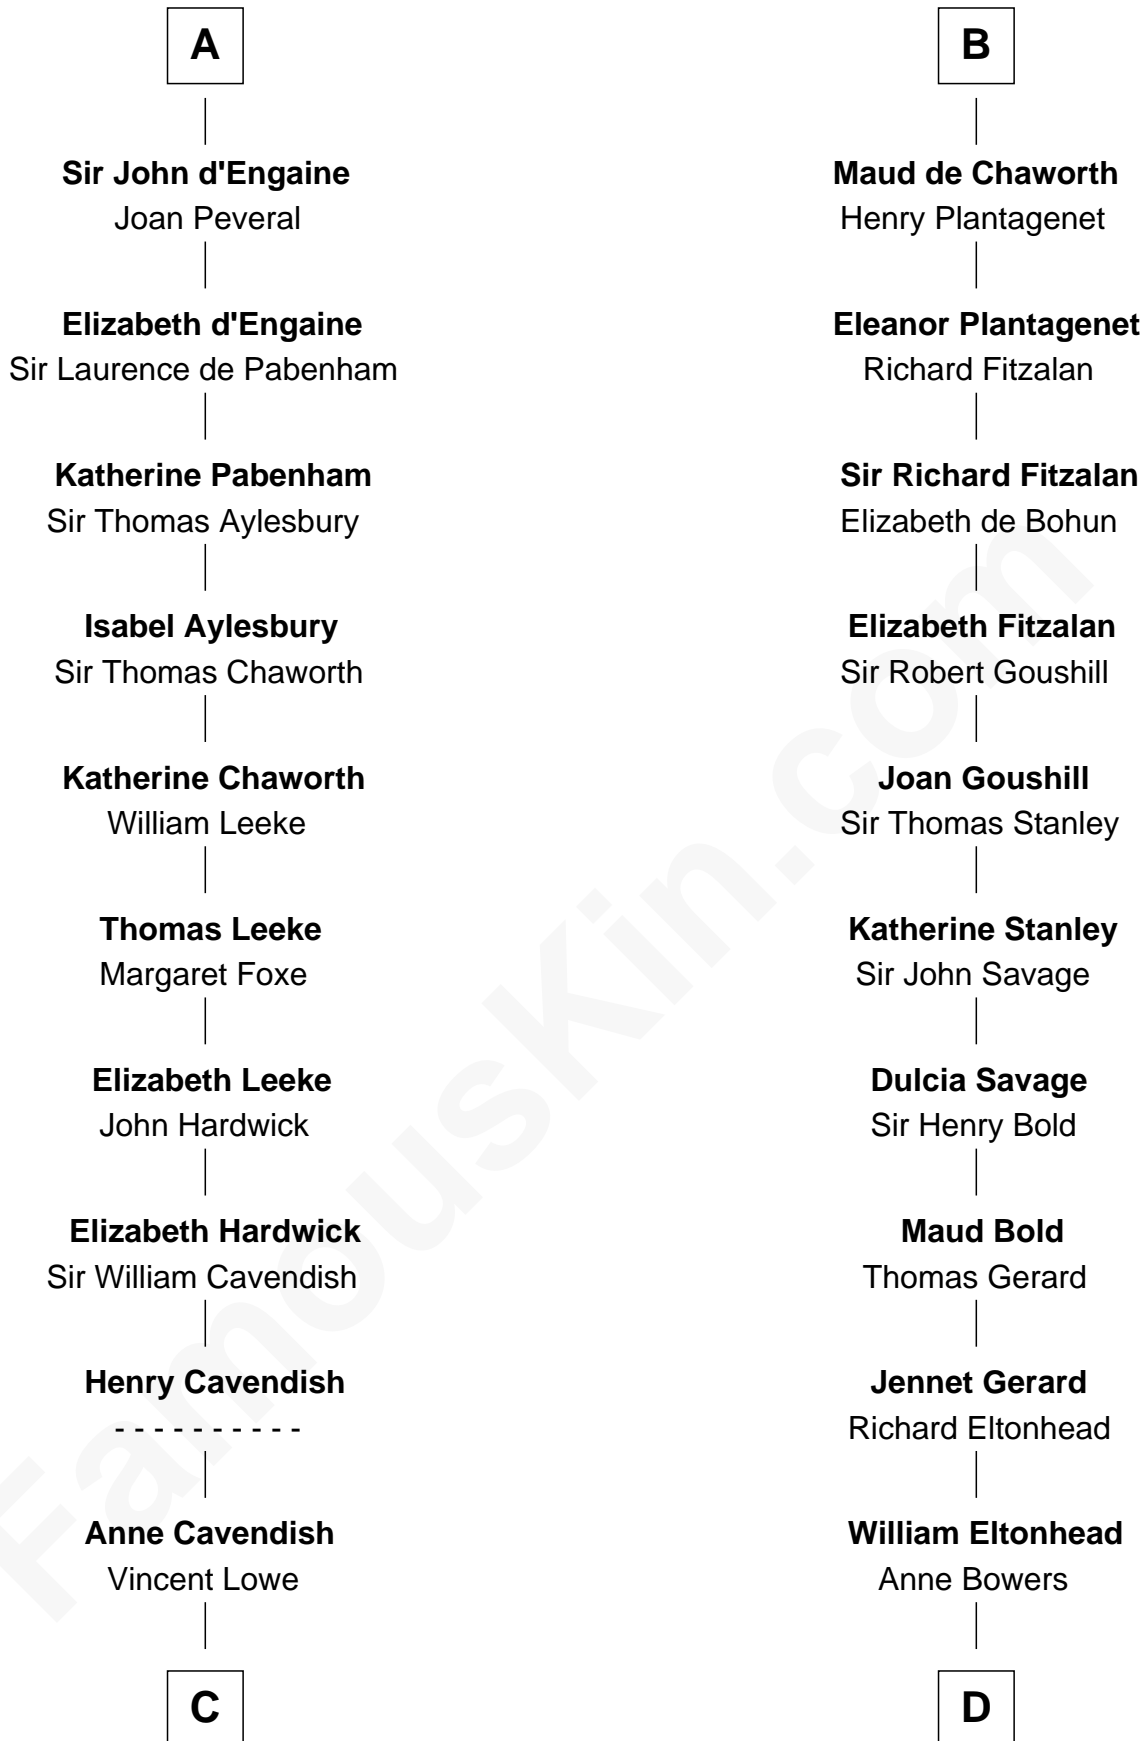

FamousKin.com Relationship Chart of

Daniel Carroll

Signer of the U.S. Constitution

21st cousin of

Francis Lightfoot Lee

Signer of the Declaration of Independence

C

Jane Lowe
Col. Henry Sewall

Elizabeth Sewall
William Digges

Anne Digges
Henry Darnall

Eleanor Darnall
Daniel Carroll

Daniel Carroll
Signer of the U.S. Constitution

D

Richard Eltonhead
Anne Sutton

Alice Eltonhead
Henry Corbin

Laetitia Corbin
Richard Lee

Gov. Thomas Lee
Hannah Ludwell

Francis Lightfoot Lee
Signer of Declaration of Independence