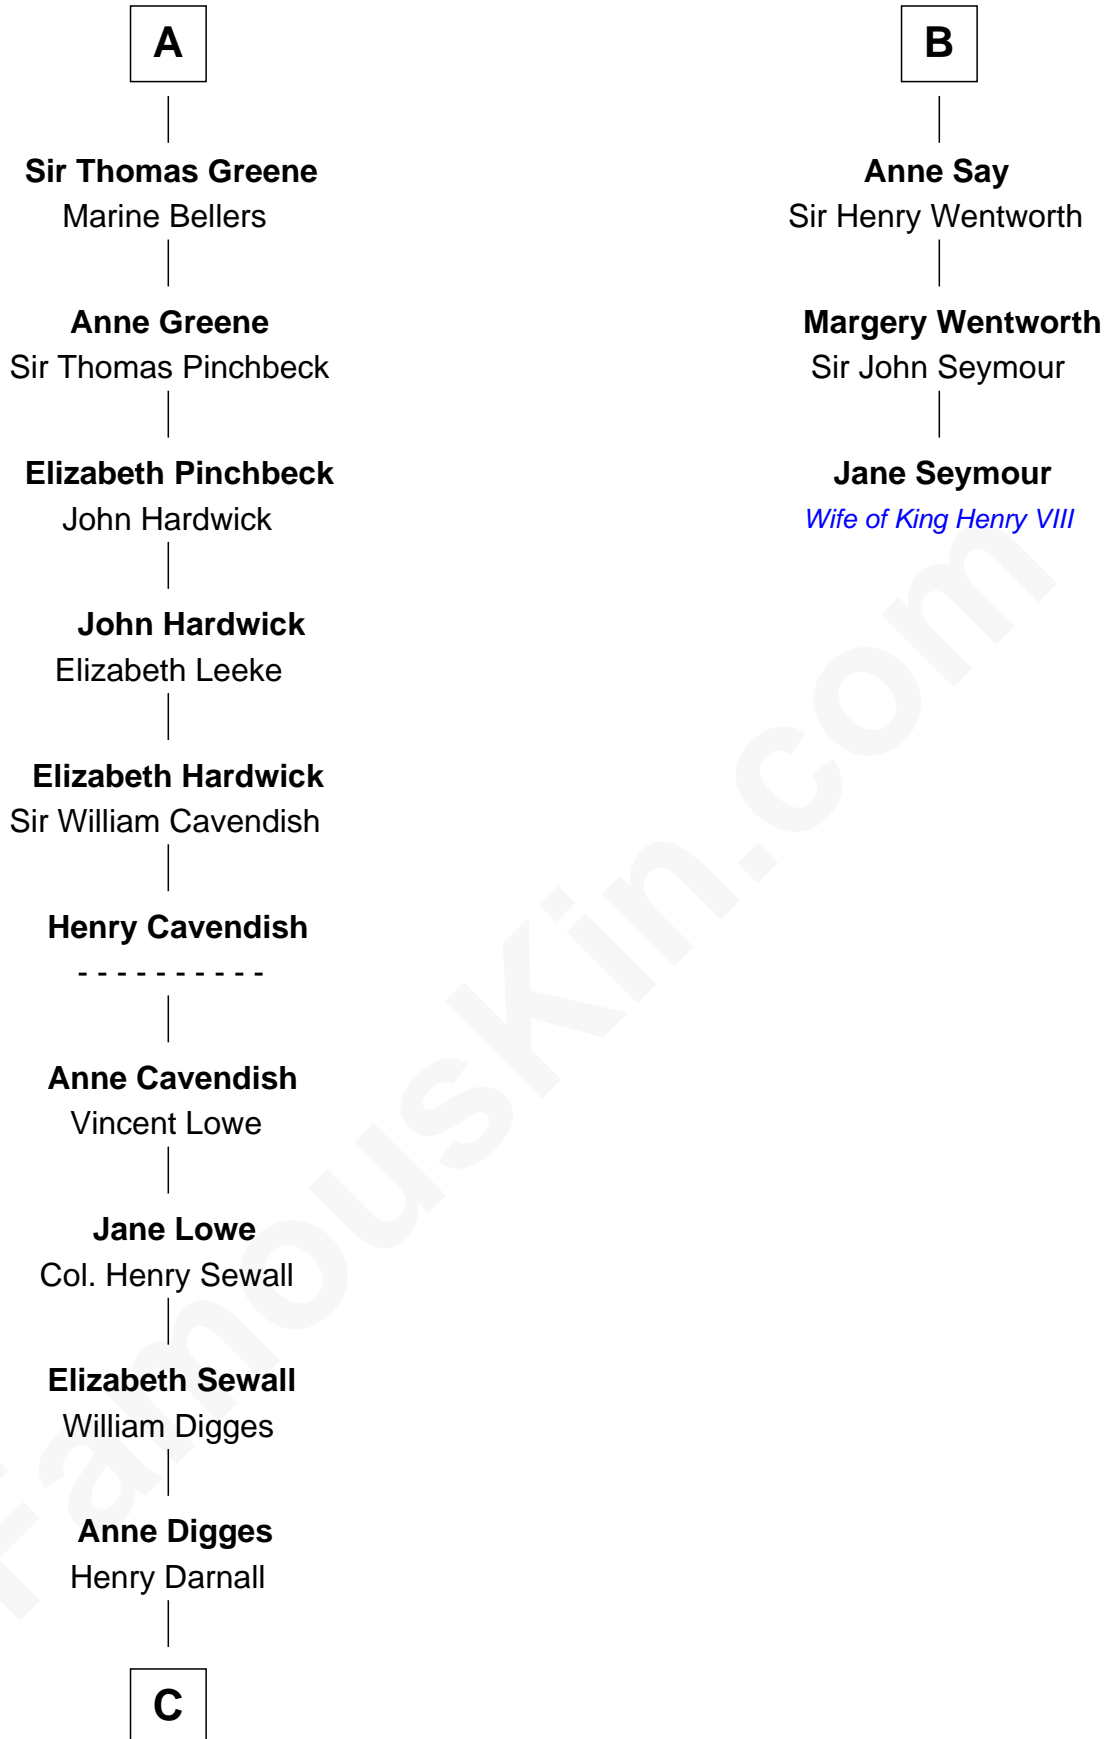

# FamousKin.com Relationship Chart of

**Daniel Carroll**

*Signer of the U.S. Constitution*

9th cousin 9 times removed of

**Jane Seymour**

*3rd Wife of King Henry VIII*

**Sir Humphrey de Bohun**

Maud of Eu

**Pernel le Boteler**

Sir Gilbert Talbot

**Sir Richard Talbot**

Ankaret le Strange

**Mary Talbot**

Sir Thomas Greene

**A**

**Eleanor de Bohun**

Sir John de Verdun

**Maud de Verdun**

Sir John de Grey

**Sir Roger de Grey**

Elizabeth de Hastings

**Sir Reynold de Grey**

Eleanor le Strange

**Ida Grey**

John Cokayne

**Elizabeth Cokayne**

Sir Laurence Cheney

**Elizabeth Cheney**

Sir John Say

**B**

**C**

—  
**Eleanor Darnall**